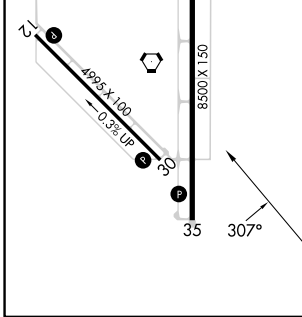

VORTAC TRM 116.2 Chan 109	APP CRS 307°	Rwy Idg TDZE Apt Elev	N/A N/A -115
---	------------------------	-----------------------------	---

VOR-A

JACQUELINE COCHRAN RGNL (TRM)

MISSED APPROACH: Climb to 2000 on TRM VORTAC R-304 then climbing right turn to 5400 direct TRM VORTAC and hold, continue climb-in-hold to 5400.

CATEGORY	A	B	C	D
C CIRCLING	1400-1¼ 1515 (1600-1¼)	1400-1½ 1515 (1600-1½)	1400-3	1515 (1600-3)

SW-3, 20 FEB 2025 to 20 MAR 2025

SW-3, 20 FEB 2025 to 20 MAR 2025