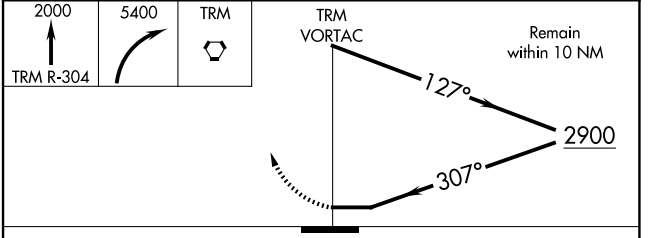

VORTAC TRM 116.2 Chan 109	APP CRS 307°	Rwy Idg TDZE Apt Elev	N/A N/A -115
---	------------------------	-----------------------------	---

VOR-A

JACQUELINE COCHRAN RGNL (TRM)

MISSED APPROACH: Climb to 2000 on TRM VORTAC R-304 then climbing right turn to 5400 direct TRM VORTAC and hold, continue climb-in-hold to 5400.

CATEGORY	A	B	C	D
C CIRCLING	1400-1¼ 1515 (1600-1¼)	1400-1½ 1515 (1600-1½)	1400-3	1515 (1600-3)

SW-3, 20 FEB 2025 to 20 MAR 2025

SW-3, 20 FEB 2025 to 20 MAR 2025