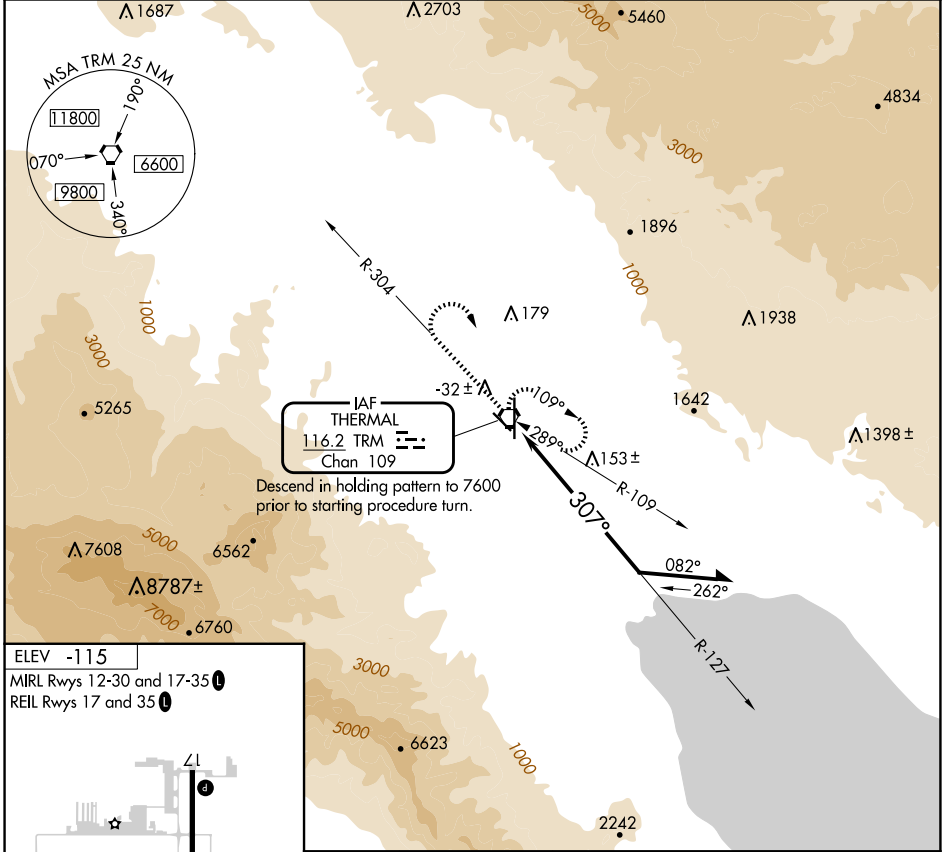

VORTAC TRM 116.2 Chan 109	APP CRS 307°	Rwy Idg TDZE Apt Elev	N/A N/A -115
---	------------------------	-----------------------------	---

VOR-A

JACQUELINE COCHRAN RGNL (TRM)

MISSED APPROACH: Climb to 2000 on TRM VORTAC R-304 then climbing right turn to 5400 direct TRM VORTAC and hold, continue climb-in-hold to 5400.

ASOS 118.325	SOCAL APP CON 135.275 251.1	CLNC DEL 120.225	UNICOM 123.0 (CTAF)
------------------------	---------------------------------------	----------------------------	-------------------------------

CATEGORY	A	B	C	D
C CIRCLING	1400-1¼ 1515 (1600-1¼)	1400-1½ 1515 (1600-1½)	1400-3	1515 (1600-3)

SW-3, 20 FEB 2025 to 20 MAR 2025

SW-3, 20 FEB 2025 to 20 MAR 2025