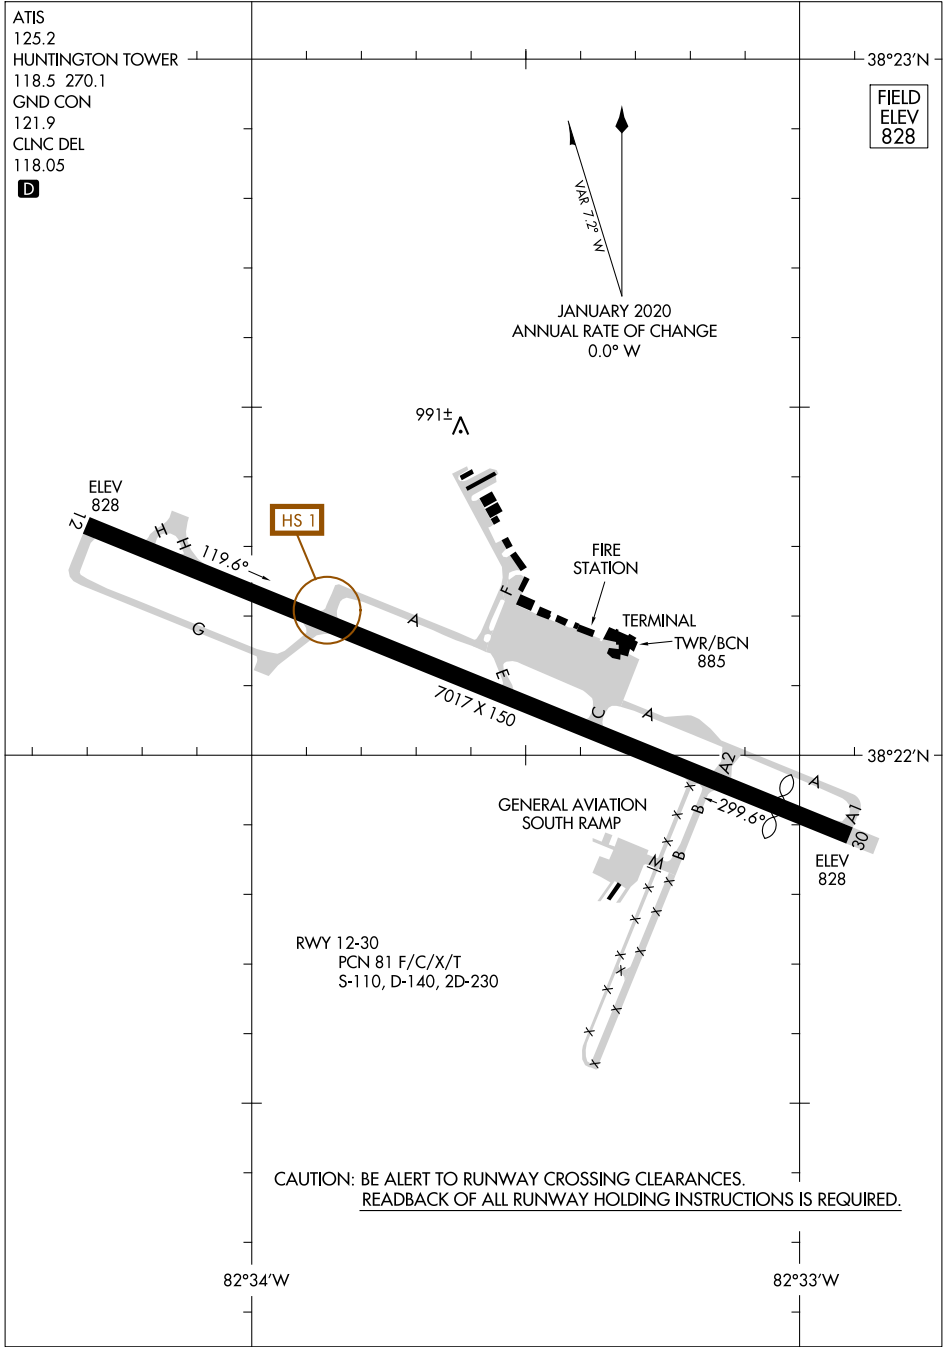

22195

AIRPORT DIAGRAM

TRI-STATE/MILTON J FERGUSON FLD (HT'S)
HUNTINGTON, WEST VIRGINIA

AL-532 (FAA)

ATIS
125.2
HUNTINGTON TOWER
118.5 270.1
GND CON
121.9
CLNC DEL
118.05

D

FIELD
ELEV
828

VAR 7.2° W
JANUARY 2020
ANNUAL RATE OF CHANGE
0.0° W

NE-4, 20 FEB 2025 to 20 MAR 2025

NE-4, 20 FEB 2025 to 20 MAR 2025

CAUTION: BE ALERT TO RUNWAY CROSSING CLEARANCES.
READEBACK OF ALL RUNWAY HOLDING INSTRUCTIONS IS REQUIRED.

AIRPORT DIAGRAM

22195

HUNTINGTON, WEST VIRGINIA
TRI-STATE/MILTON J FERGUSON FLD (HT'S)