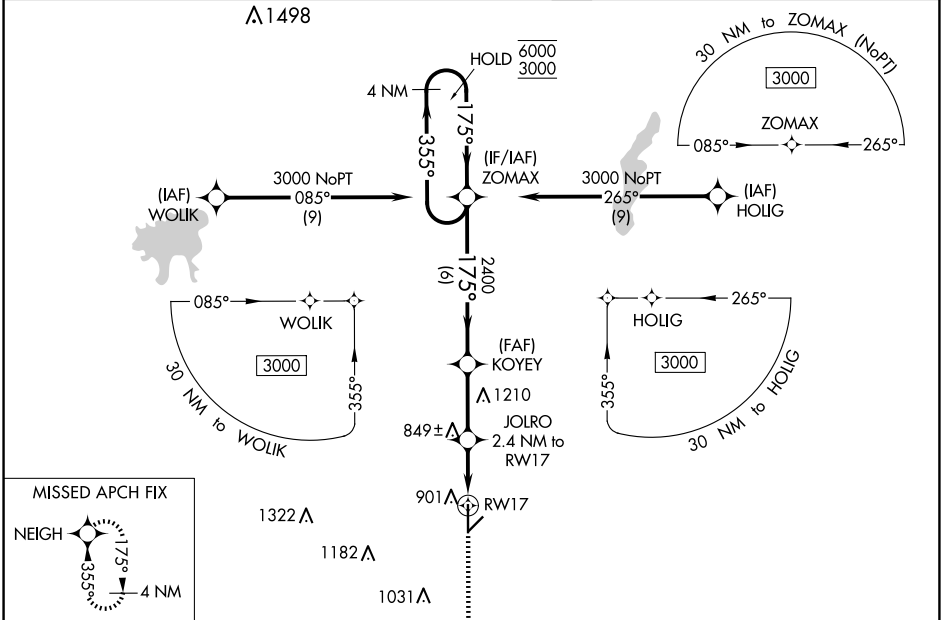

WAAS CH 77544 W17A	APP CRS 175°	Rwy Idg TDZE Apt Elev	5868 753 754
--	------------------------	-----------------------------	---

RNAV (GPS) RWY 17

COFFEYVILLE MUNI (CFV)

RNP APCH.	MISSED APPROACH: Climb to 2500 direct NEIGH and hold.
-----------	---

ASOS 121.275	KANSAS CITY CENTER 128.6 282.325	UNICOM 123.0 (CTAF) 0
------------------------	--	---------------------------------

4 NM Holding Pattern		ZOMAX	KOYEY	JOLRO	NEIGH
6000	3000	2400	2400	2500	NEIGH
GP 3.00° TCH 40		*1520		*LNAV only	
		6 NM	2.7 NM	1.2 NM	1.2 NM
CATEGORY	A	B	C	D	
LPV DA	1003-1		250 (300-1)		
RNAV/VNAV DA	1062-1		309 (400-1)		
RNAV MDA	1160-1		1160-1½ 407 (500-1½)		
<input checked="" type="checkbox"/> CIRCLING	1220-1		466 (500-1) 1300-1½ 546 (600-1½) 1500-2½ 746 (800-2½)		

NC-2, 20 FEB 2025 to 20 MAR 2025

NC-2, 20 FEB 2025 to 20 MAR 2025