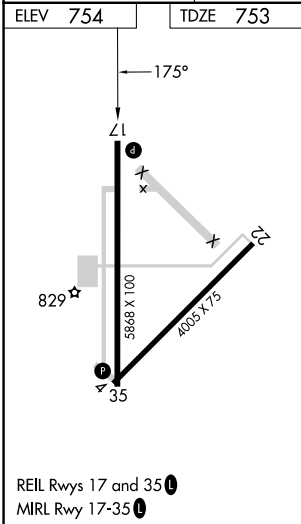

WAAS CH 77544 W17A	APP CRS 175°	Rwy Idg TDZE Apt Elev	5868 753 754
--	------------------------	-----------------------------	---

RNAV (GPS) RWY 17

COFFEYVILLE MUNI (CFV)

RNP APCH.	MISSED APPROACH: Climb to 2500 direct NEIGH and hold.
-----------	---

ASOS 121.275	KANSAS CITY CENTER 128.6 282.325	UNICOM 123.0 (CTAF) 0
------------------------	--	---------------------------------

4 NM Holding Pattern		ZOMAX	KOYEY	JOLRO	NEIGH
6000	3000	2400	2400	2500	NEIGH
GP 3.00° TCH 40		*1520		*LNAV only	
		6 NM	2.7 NM	1.2 NM	1.2 NM
CATEGORY	A	B	C	D	
LPV DA	1003-1		250 (300-1)		
RNAV/VNAV DA	1062-1		309 (400-1)		
RNAV MDA	1160-1		1160-1½ 407 (500-1½)		
<input checked="" type="checkbox"/> CIRCLING	1220-1		466 (500-1) 1300-1½ 546 (600-1½) 1500-2½ 746 (800-2½)		