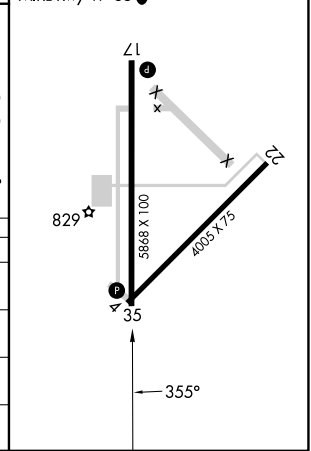

MISSED APPROACH: Climb to 3000 direct ZOMAX and hold.

ASOS 121.275	KANSAS CITY CENTER 128.6 282.325	UNICOM 123.0 (CTAF) 0
------------------------	--	---------------------------------

NC-2, 20 FEB 2025 to 20 MAR 2025

NC-2, 20 FEB 2025 to 20 MAR 2025

ELEV 754	TDZE 751
----------	----------

CATEGORY	A	B	C	D
LPV DA		1001-1	250 (300-1)	
LNAV/VNAV DA		1018-1	267 (300-1)	
LNAV MDA	1240-1	489 (500-1)	1240-1 3/8	489 (500-1 3/8)
C CIRCLING	1240-1	486 (500-1)	1300-1 1/2	1500-2 1/2
			546 (600-1 1/2)	746 (800-2 1/2)