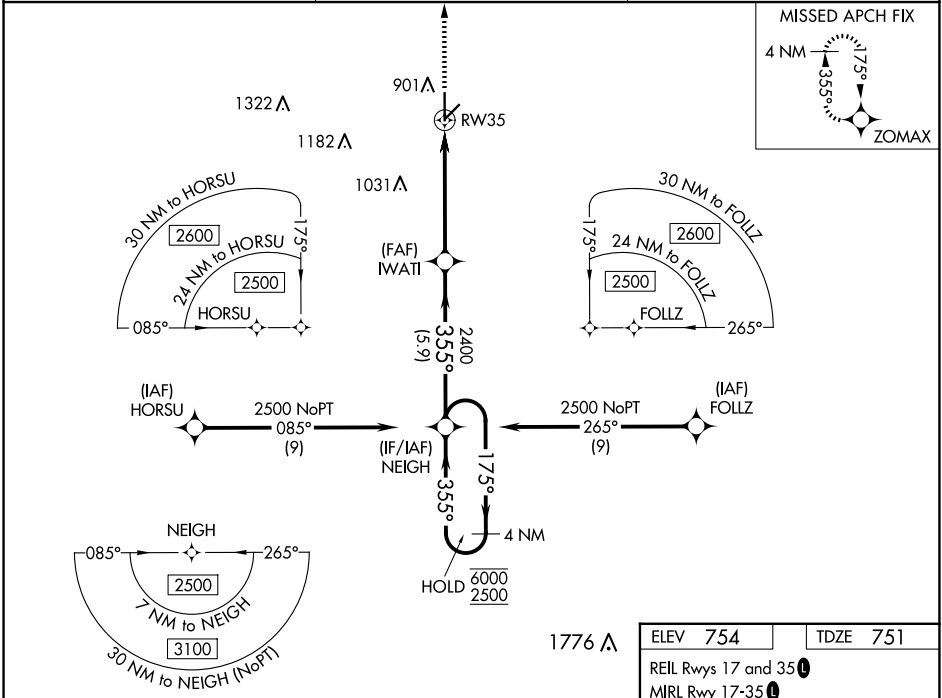

WAAS CH 82044 W35A	APP CRS 355°	Rwy Idg TDZE Apt Elev	5868 751 754
--	------------------------	-----------------------------	---

RNAV (GPS) RWY 35

COFFEYVILLE MUNI (CFV)

RNP APCH - GPS.

⚠ Circling Rwy 4, 22 NA at night. Rwy 35 helicopter visibility reduction below 3/4 SM NA. For uncompensated Baro-VNAV systems, LNAV/VNAV NA below -13°C or above 54°C.

MISSED APPROACH: Climb to 3000 direct ZOMAX and hold.

ASOS 121.275	KANSAS CITY CENTER 128.6 282.325	UNICOM 123.0 (CTAF) 0
------------------------	--	---------------------------------

NC-2, 20 FEB 2025 to 20 MAR 2025

NC-2, 20 FEB 2025 to 20 MAR 2025

ELEV 754	TDZE 751
----------	----------

CATEGORY	A	B	C	D
LPV DA		1001-1	250 (300-1)	
LNAV/VNAV DA		1018-1	267 (300-1)	
LNAV MDA	1240-1	489 (500-1)	1240-1 3/8	489 (500-1 3/8)
C CIRCLING	1240-1	486 (500-1)	1300-1 1/2	1500-2 1/2
			546 (600-1 1/2)	746 (800-2 1/2)