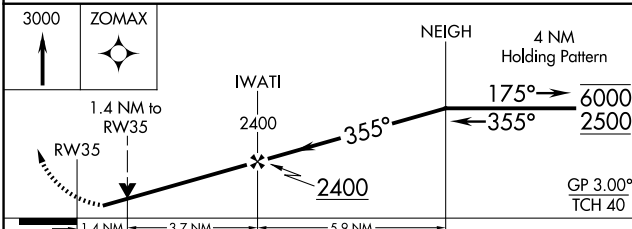

ELEV 754	TDZE 751