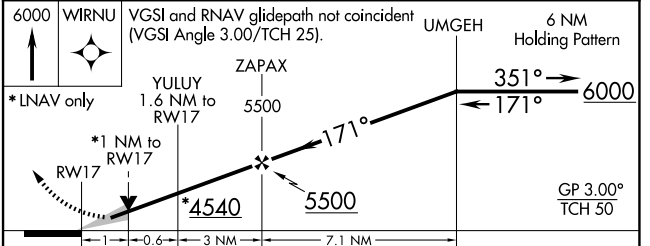

WAAS CH 97435 W17A	APP CRS 171°	Rwy Idg TDZE Apt Elev	6400 3991 3991
--	------------------------	-----------------------------	---

RNAV (GPS) RWY 17

DALHART MUNI (DHT)

For uncompensated Baro-VNAV systems, LNAV/VNAV NA below -16°C (4°F) or above 51°C (124°F). Circling NA west of Rwy 17-35. DME/DME RNP-0.3 NA.

MISSED APPROACH: Climb to 6000 direct WIRNU and hold.

ASOS 134.075	ALBUQUERQUE CENTER 127.85 285.475	UNICOM 122.95 (CTAF)
------------------------	---	--------------------------------

CATEGORY	A	B	C	D
LPV DA		4241-¾	250 (300-¾)	
LNAV/VNAV DA		4270-7/8	279 (300-7/8)	
LNAV MDA		4340-1	349 (400-1)	
<input checked="" type="checkbox"/> CIRCLING	4380-1 389 (400-1)	4660-1 669 (700-1)	4660-1¾ 669 (700-1¾)	4660-2 669 (700-2)