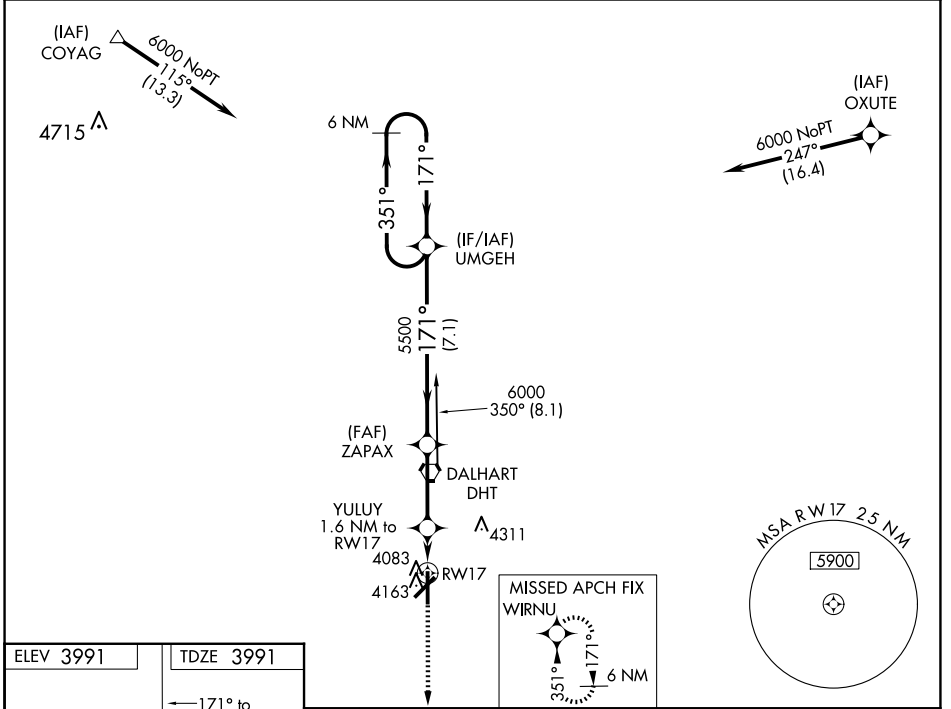

WAAS CH 97435 W17A	APP CRS 171°	Rwy Idg TDZE Apt Elev	6400 3991 3991
--	------------------------	-----------------------------	---

RNAV (GPS) RWY 17

DALHART MUNI (DHT)

For uncompensated Baro-VNAV systems, LNAV/VNAV NA below -16°C (4°F) or above 51°C (124°F). Circling NA west of Rwy 17-35. DME/DME RNP-0.3 NA.

MISSED APPROACH: Climb to 6000 direct WIRNU and hold.

ASOS 134.075	ALBUQUERQUE CENTER 127.85 285.475	UNICOM 122.95 (CTAF)
------------------------	---	--------------------------------

CATEGORY	A	B	C	D
LPV DA		4241-¾	250 (300-¾)	
LNAV/VNAV DA		4270-7/8	279 (300-7/8)	
LNAV MDA		4340-1	349 (400-1)	
<input checked="" type="checkbox"/> CIRCLING	4380-1 389 (400-1)	4660-1 669 (700-1)	4660-1¾ 669 (700-1¾)	4660-2 669 (700-2)

SC-2, 20 FEB 2025 to 20 MAR 2025

SC-2, 20 FEB 2025 to 20 MAR 2025