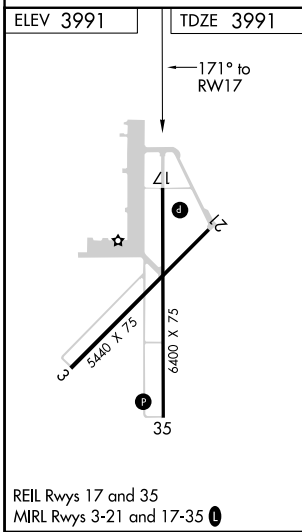

WAAS CH 97435 W17A	APP CRS 171°	Rwy Idg TDZE Apt Elev	6400 3991 3991
--	------------------------	-----------------------------	---

RNAV (GPS) RWY 17

DALHART MUNI (DHT)

For uncompensated Baro-VNAV systems, LNAV/VNAV NA below -16°C (4°F) or above 51°C (124°F). Circling NA west of Rwy 17-35. DME/DME RNP-0.3 NA.

MISSED APPROACH: Climb to 6000 direct WIRNU and hold.

ASOS 134.075	ALBUQUERQUE CENTER 127.85 285.475	UNICOM 122.95 (CTAF)
------------------------	---	--------------------------------

CATEGORY	A	B	C	D
LPV DA		4241-¾	250 (300-¾)	
LNAV/VNAV DA		4270-7/8	279 (300-7/8)	
LNAV MDA		4340-1	349 (400-1)	
<input checked="" type="checkbox"/> CIRCLING	4380-1 389 (400-1)	4660-1 669 (700-1)	4660-1¾ 669 (700-1¾)	4660-2 669 (700-2)