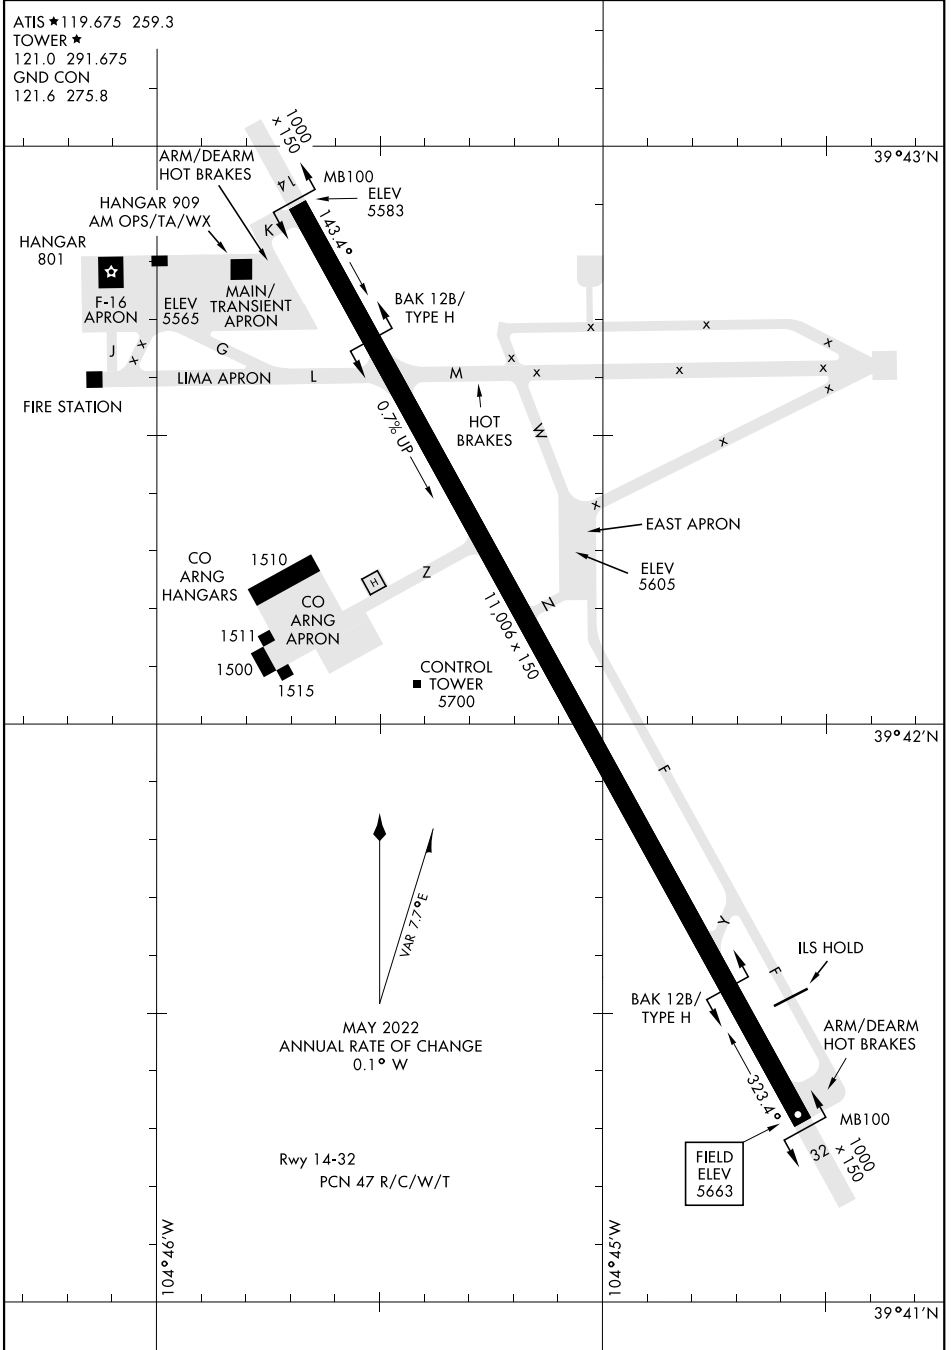

AIRPORT DIAGRAM

[USAF]

BUCKLEY SFB (KBKF)

AURORA, COLORADO

ATIS ★ 119.675 259.3
 TOWER ★
 121.0 291.675
 GND CON
 121.6 275.8

SW-1, 20 FEB 2025 to 20 MAR 2025

SW-1, 20 FEB 2025 to 20 MAR 2025

AIRPORT DIAGRAM