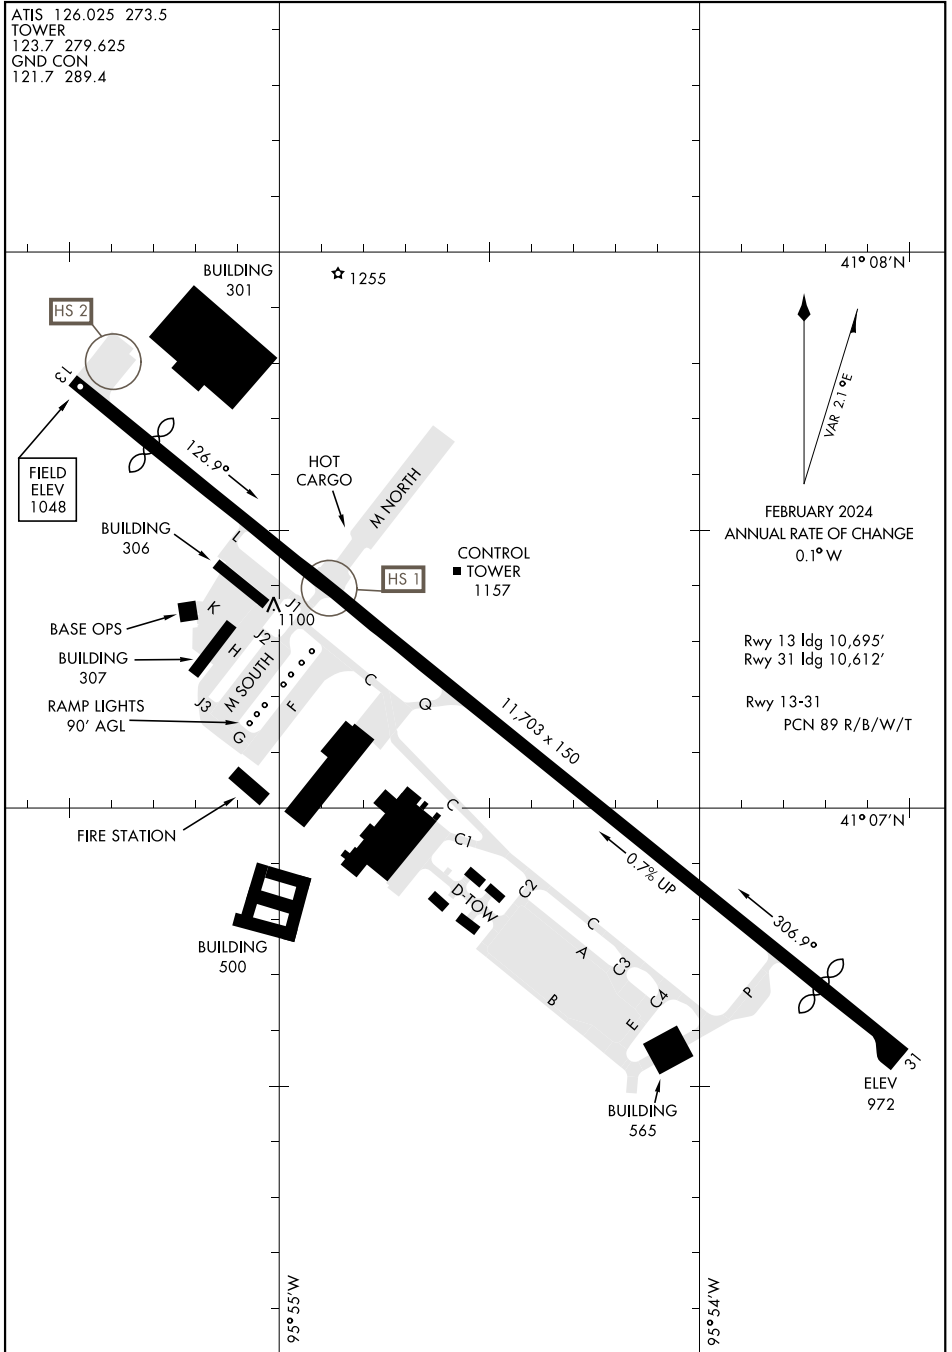

# AIRPORT DIAGRAM

[USAF]

OFFUTT AFB (KOFF)

OMAHA, NEBRASKA

ATIS 126.025 273.5  
 TOWER 123.7 279.625  
 GND CON 121.7 289.4

NC-2, 20 FEB 2025 to 20 MAR 2025

NC-2, 20 FEB 2025 to 20 MAR 2025

# AIRPORT DIAGRAM

OMAHA, NEBRASKA  
OFFUTT AFB (KOFF)