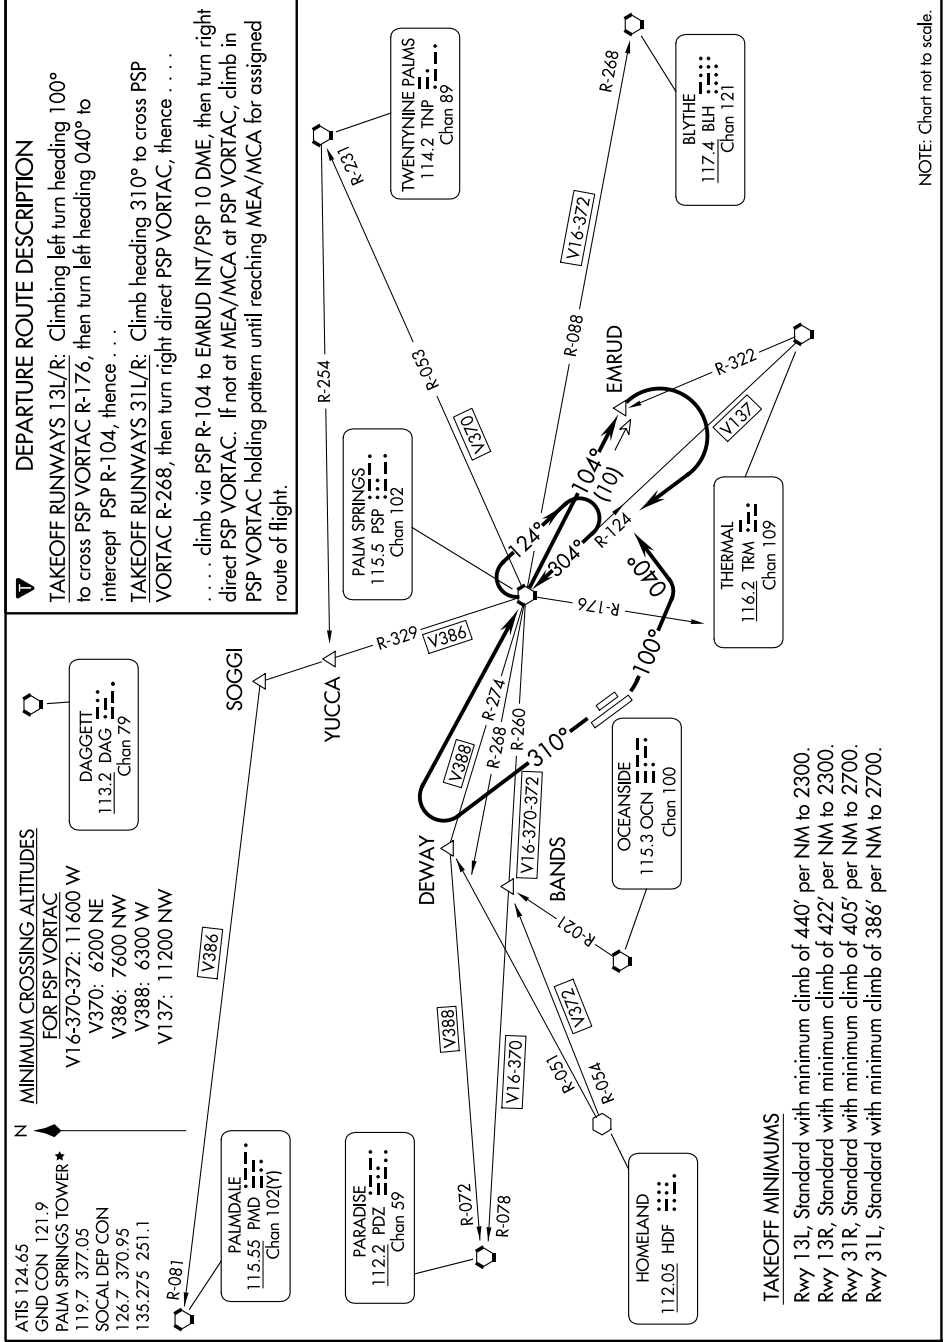

# CATHEDRAL ONE DEPARTURE

AL-545 (FAA)

PALM SPRINGS INTL (PSP)  
PALM SPRINGS, CALIFORNIA

SW-3, 20 FEB 2025 to 20 MAR 2025

NOTE: Chart not to scale.

# CATHEDRAL ONE DEPARTURE

PALM SPRINGS, CALIFORNIA  
PALM SPRINGS INTL (PSP)

SW-3, 20 FEB 2025 to 20 MAR 2025