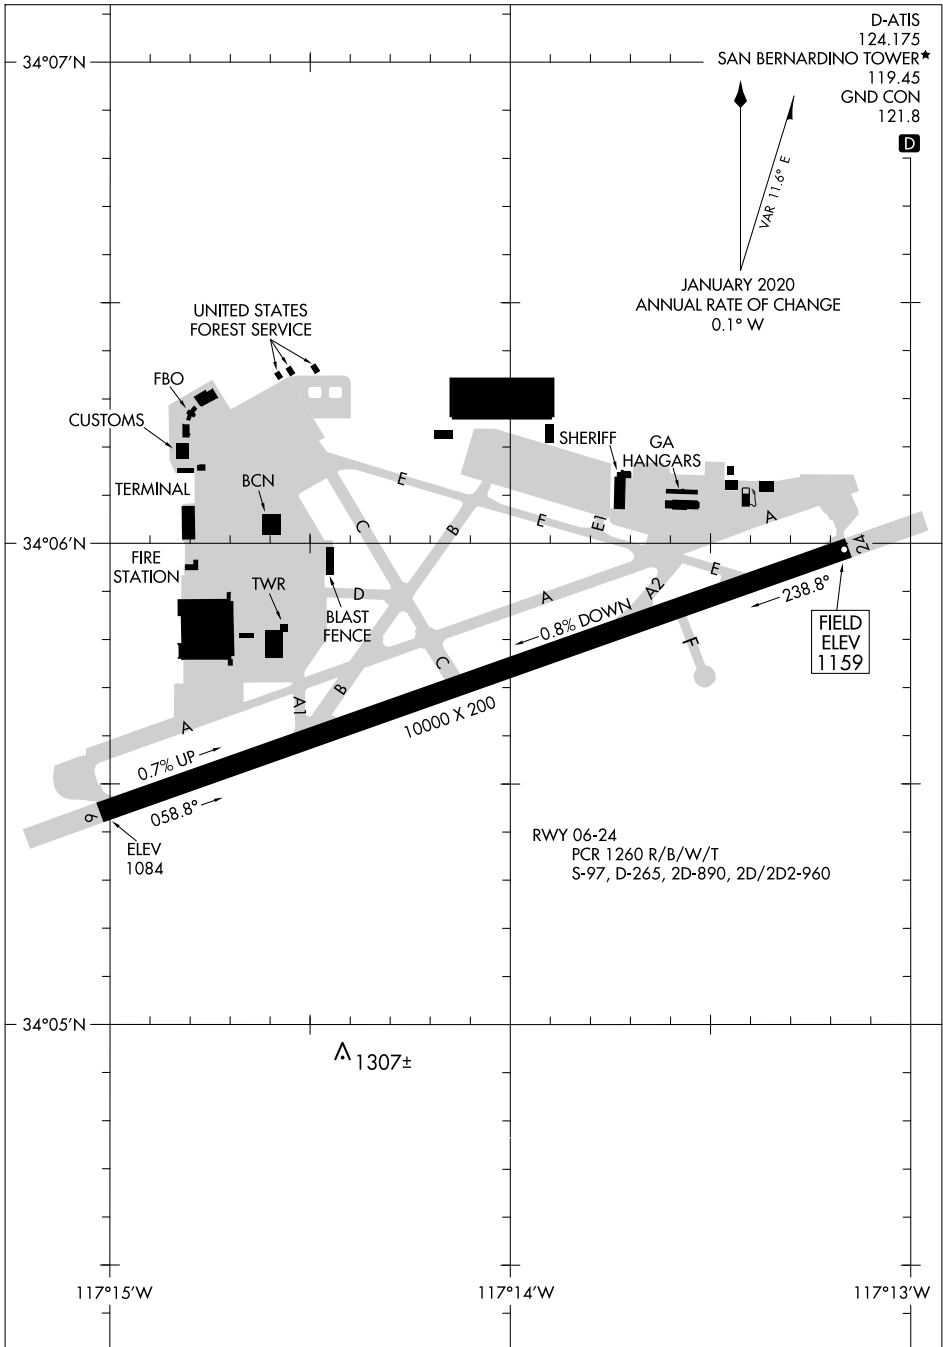

AIRPORT DIAGRAM

AL-547 (FAA)

SAN BERNARDINO INTL (SBD)
SAN BERNARDINO, CALIFORNIA

D-ATIS
124.175
SAN BERNARDINO TOWER*
119.45
GND CON
121.8

JANUARY 2020
ANNUAL RATE OF CHANGE
0.1° W

SW-3, 20 FEB 2025 to 20 MAR 2025

SW-3, 20 FEB 2025 to 20 MAR 2025

AIRPORT DIAGRAM

SAN BERNARDINO, CALIFORNIA
SAN BERNARDINO INTL (SBD)