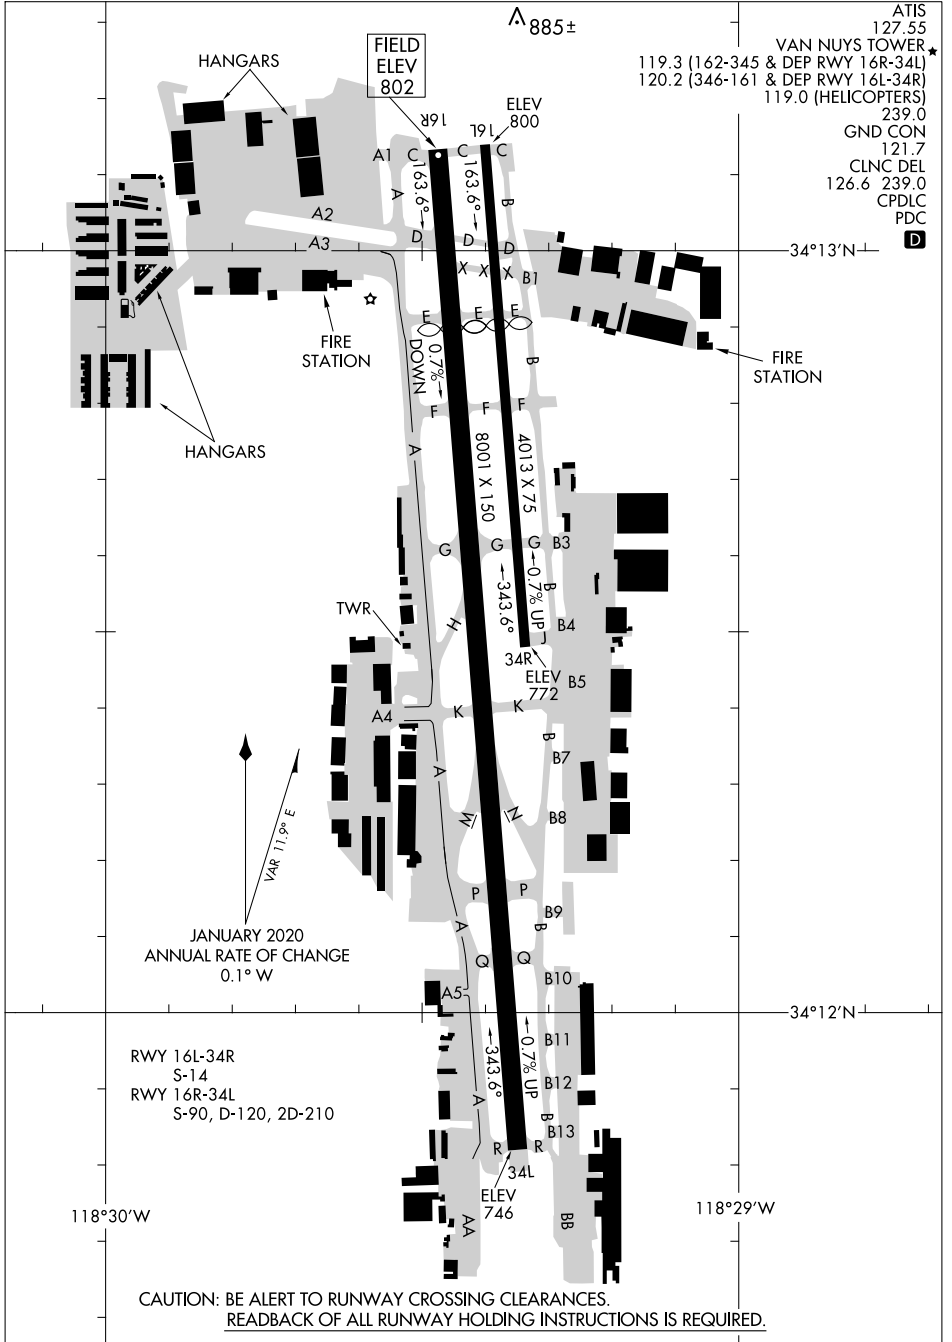

# AIRPORT DIAGRAM

AL-552 (FAA)

VAN NUYS (VNY)  
VAN NUYS, CALIFORNIA

SW-3, 20 FEB 2025 to 20 MAR 2025

SW-3, 20 FEB 2025 to 20 MAR 2025

CAUTION: BE ALERT TO RUNWAY CROSSING CLEARANCES.  
READBACK OF ALL RUNWAY HOLDING INSTRUCTIONS IS REQUIRED.

# AIRPORT DIAGRAM

VAN NUYS, CALIFORNIA  
VAN NUYS (VNY)