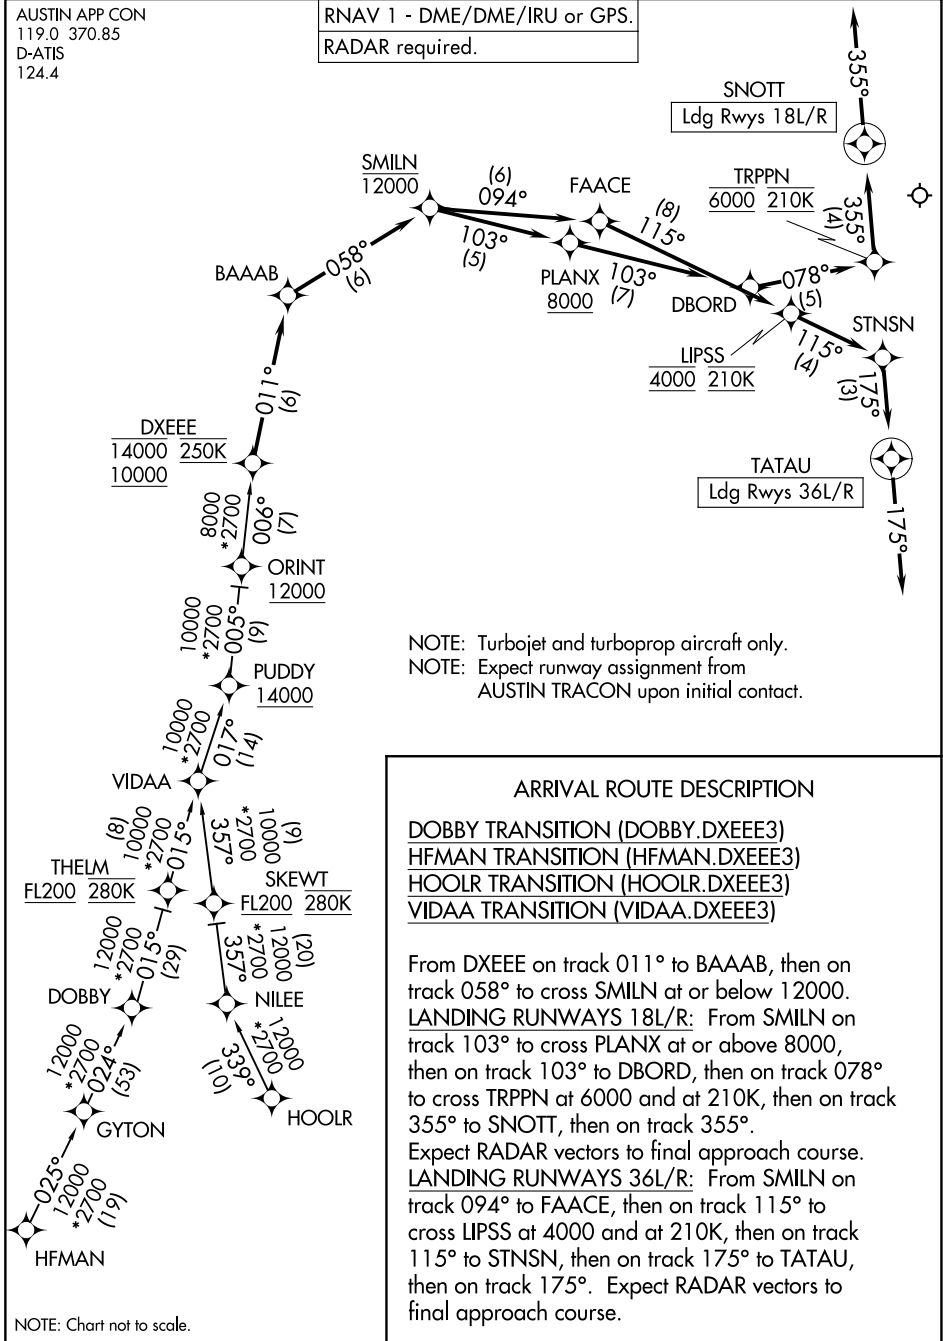

DXEE THREE ARRIVAL (RNAV)

AUSTIN APP CON
119.0 370.85
D-ATIS
124.4

RNAV 1 - DME/DME/IRU or GPS.

RADAR required.

NOTE: Chart not to scale.

DXEEE THREE ARRIVAL (RNAV)

(DXEEE.DXEE3) 14JUL22

SC-3, 20 FEB 2025 to 20 MAR 2025

SC-3, 20 FEB 2025 to 20 MAR 2025