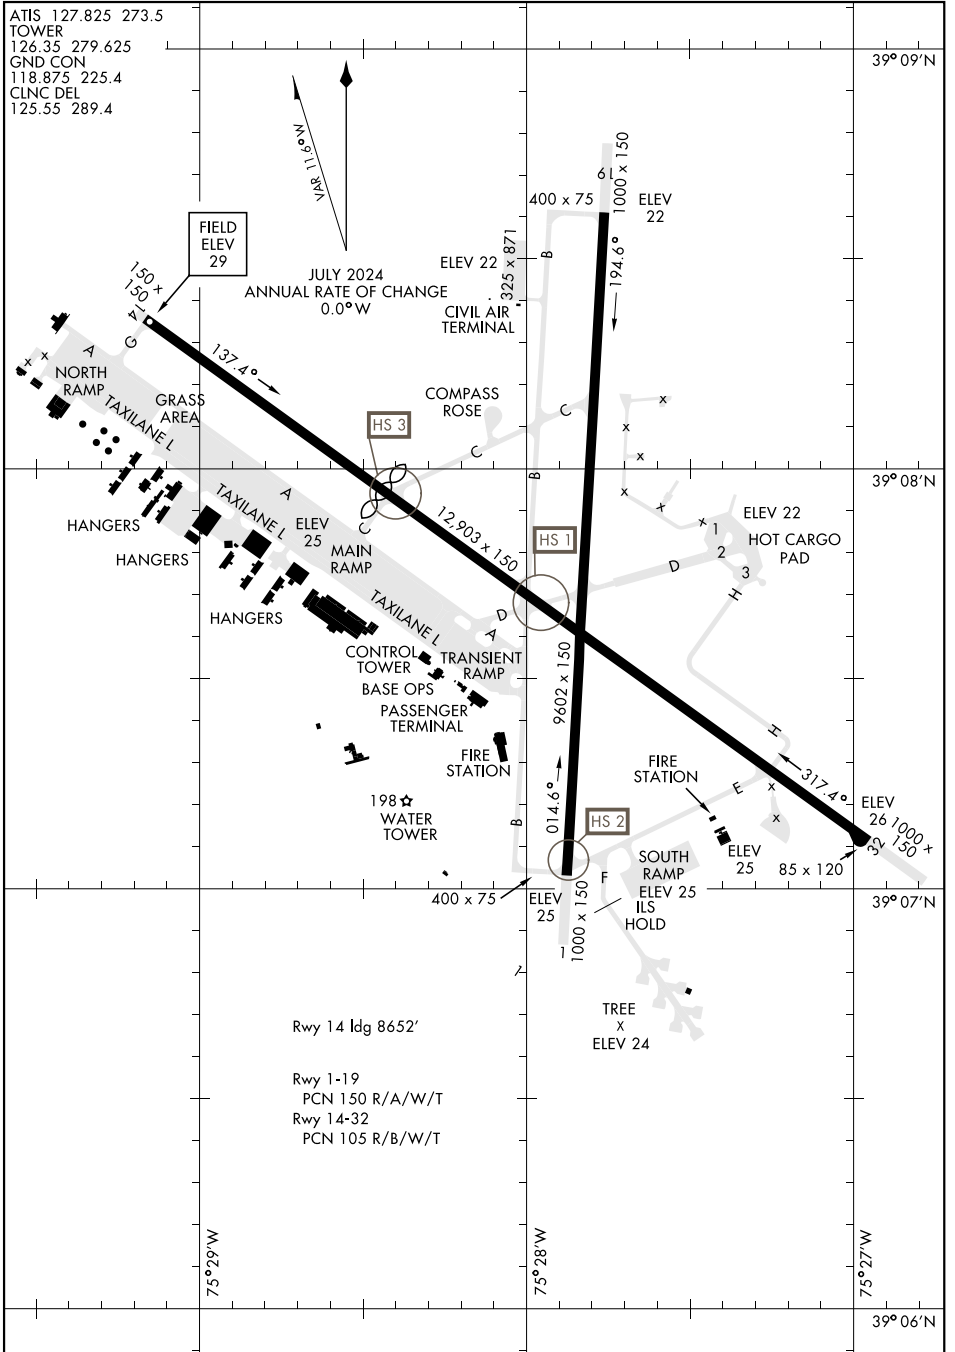

AIRPORT DIAGRAM

[USAF]

DOVER AFB (KDOV)

DOVER, DELAWARE

NE-3, 20 FEB 2025 to 20 MAR 2025

NE-3, 20 FEB 2025 to 20 MAR 2025

AIRPORT DIAGRAM

DOVER, DELAWARE

DOVER AFB (KDOV)