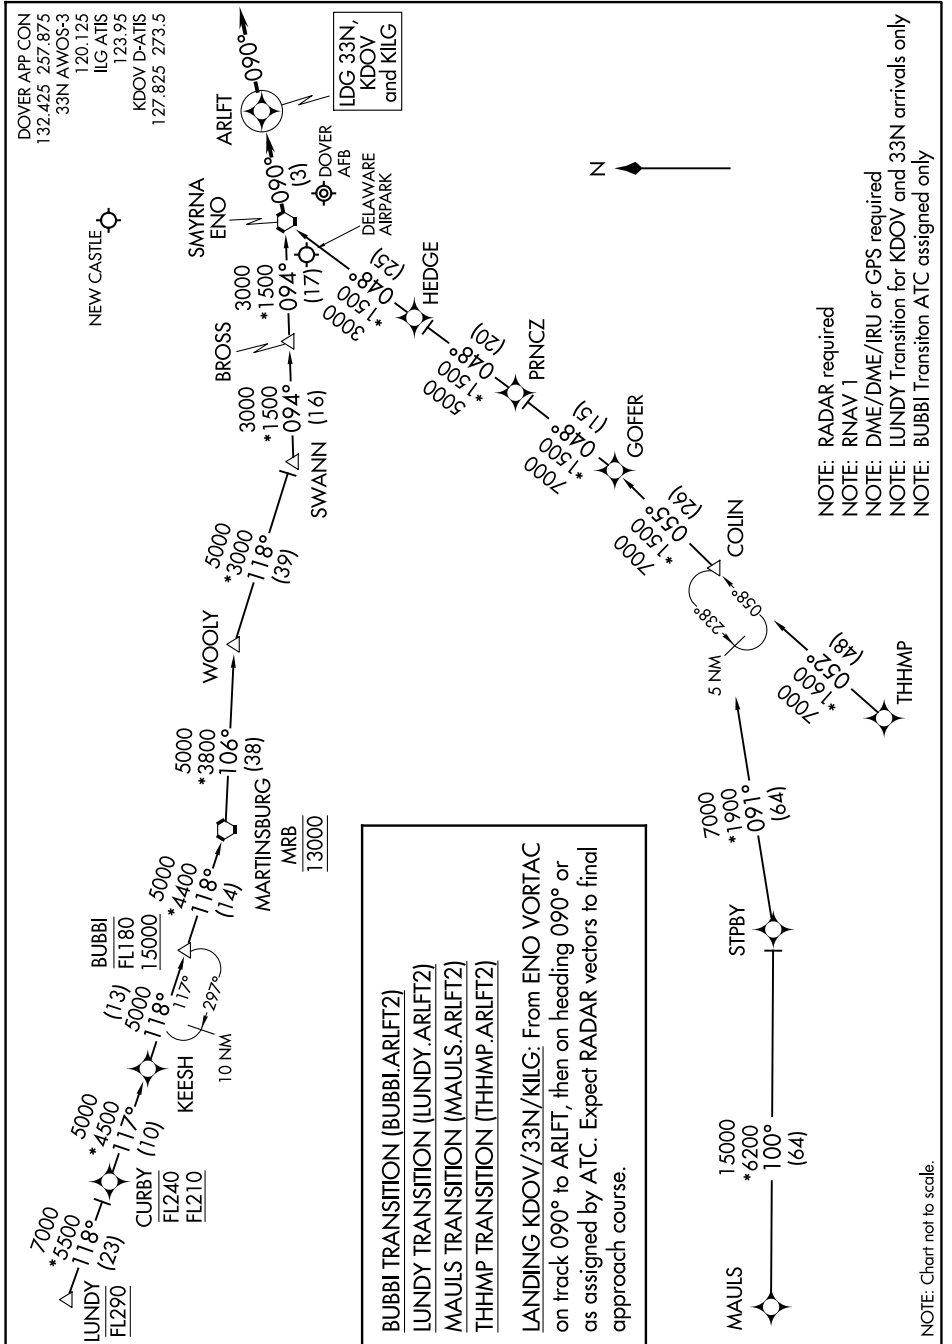

ARLFT TWO ARRIVAL (RNAV)

DOVER/CHESWOLD, DELAWARE

NE-3, 20 FEB 2025 to 20 MAR 2025

NE-3, 20 FEB 2025 to 20 MAR 2025

ARLFT TWO ARRIVAL (RNAV)

DOVER/CHESWOLD, DELAWARE