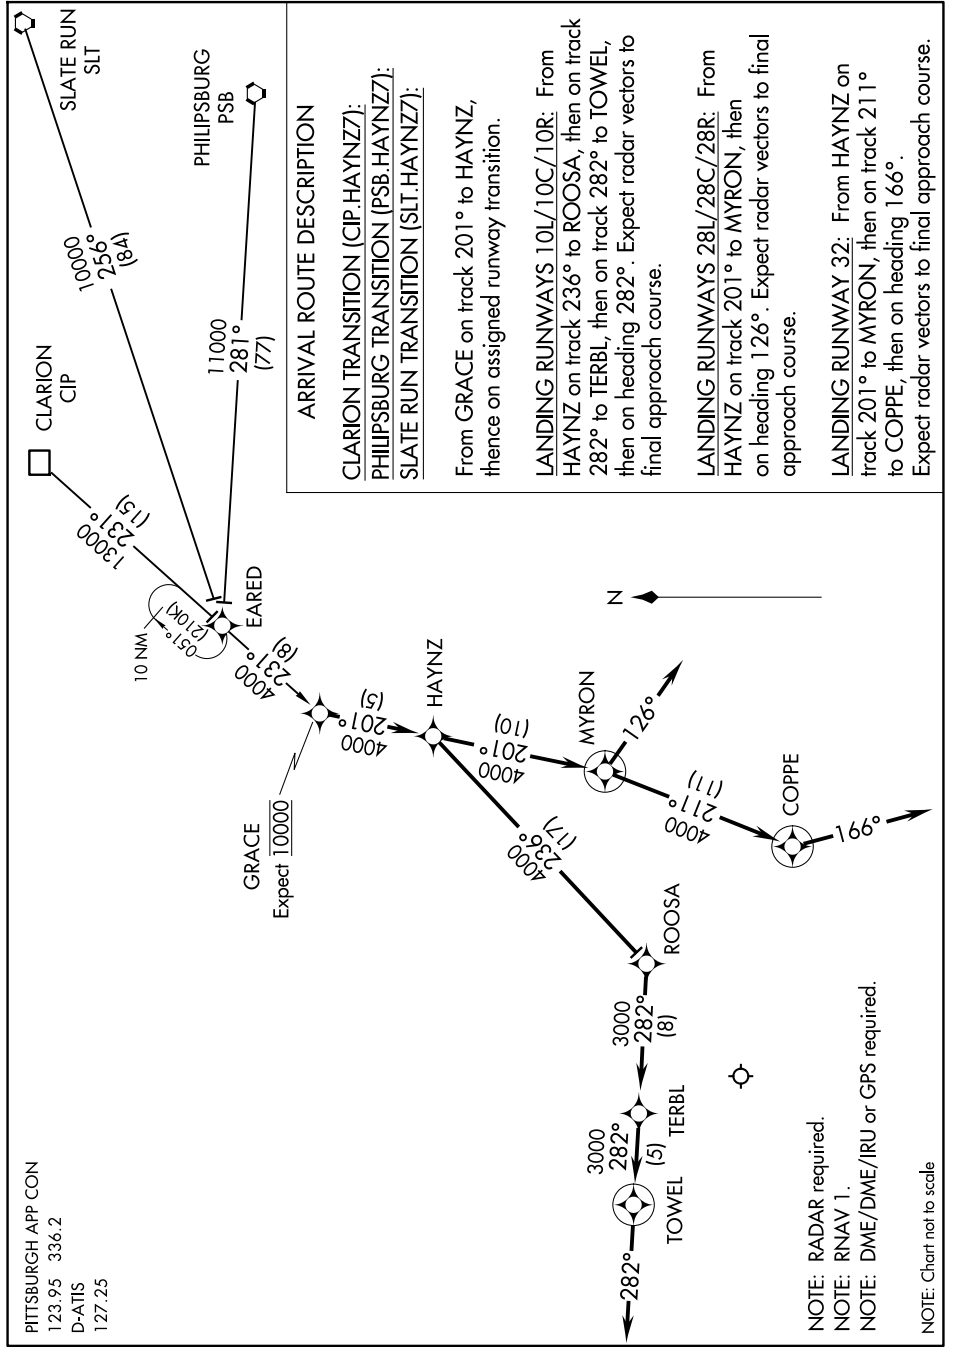

HAYNZ SEVEN ARRIVAL (RNAV)

NE-4, 20 FEB 2025 to 20 MAR 2025

PITTSBURGH APP CON
123.95 336.2
D-ATIS
127.25

NOTE: RADAR required.
NOTE: RNAV 1.
NOTE: DME/DME/IRU or GPS required.
NOTE: Chart not to scale

HAYNZ SEVEN ARRIVAL (RNAV)

NE-4, 20 FEB 2025 to 20 MAR 2025