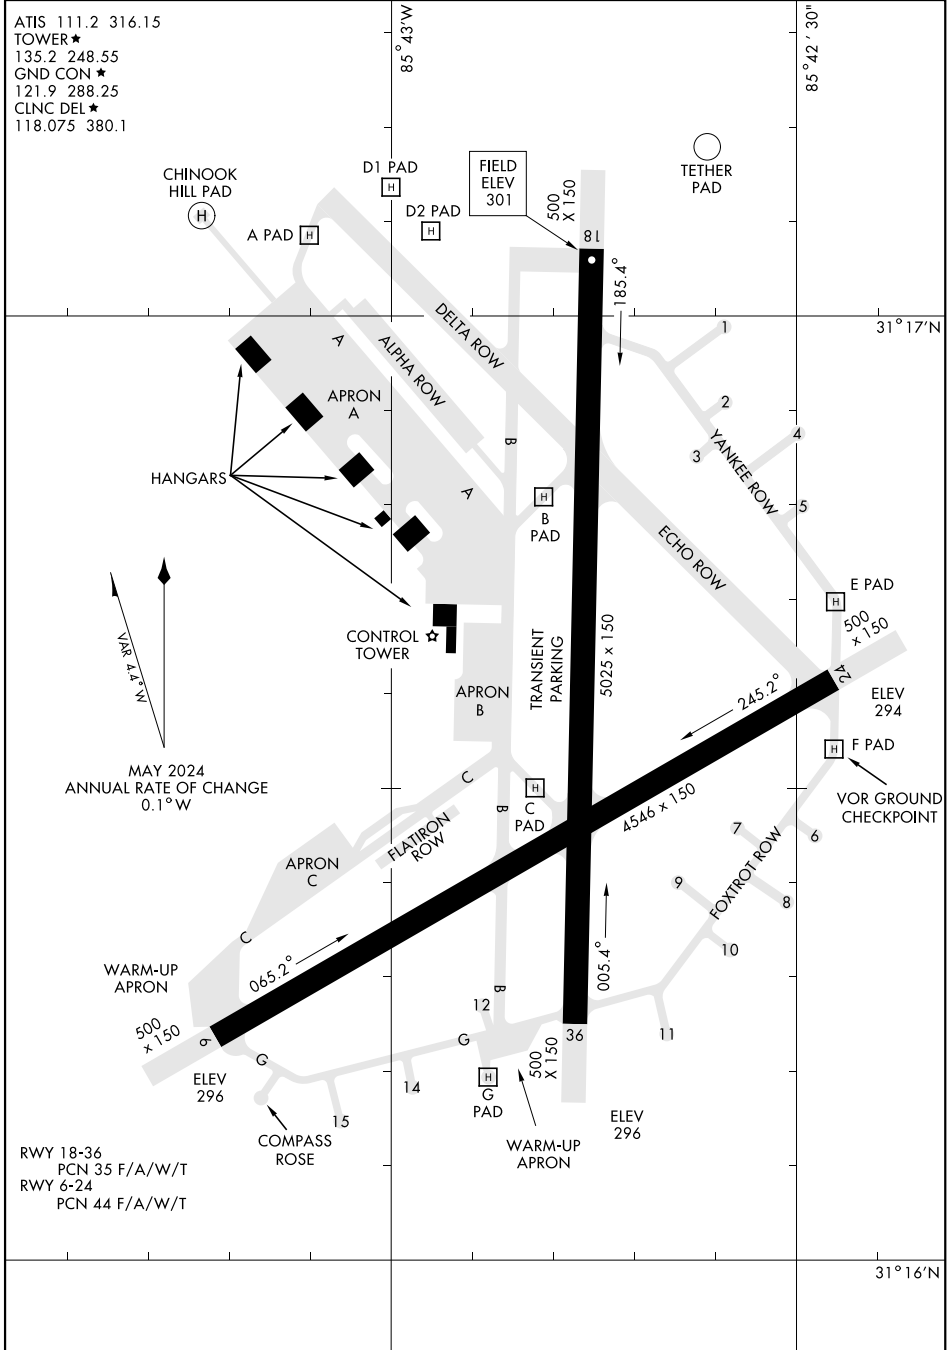

AIRPORT DIAGRAM

[USA]

CAIRNS AAF (KOZR)

FORT NOVOSHEL, ALABAMA

ATIS 111.2 316.15
 TOWER ★
 135.2 248.55
 GND CON ★
 121.9 288.25
 CLNC DEL ★
 118.075 380.1

SE-4, 20 FEB 2025 to 20 MAR 2025

SE-4, 20 FEB 2025 to 20 MAR 2025

AIRPORT DIAGRAM

FORT NOVOSHEL, ALABAMA

CAIRNS AAF (KOZR)