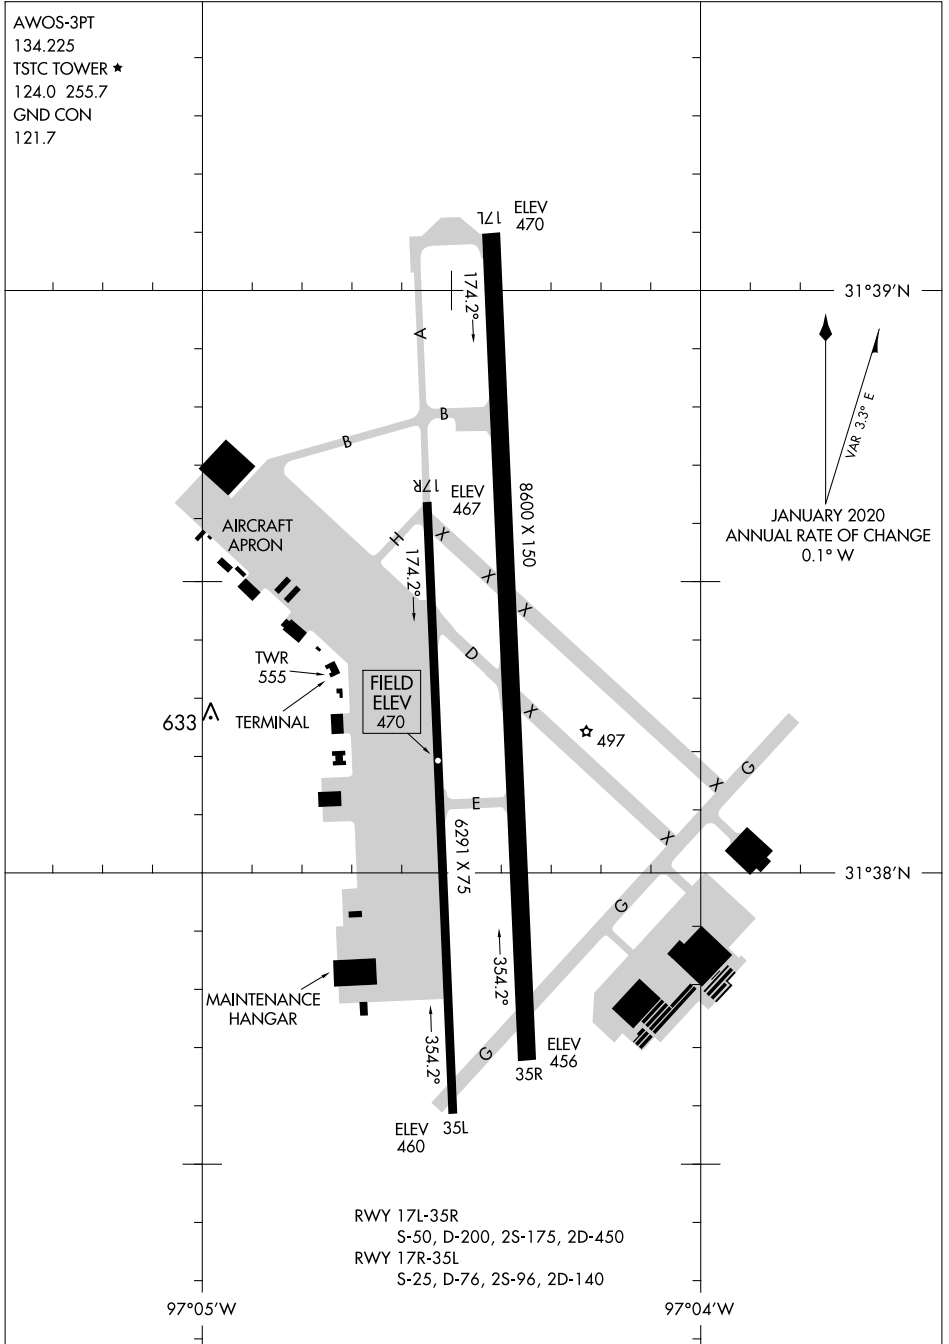

22083

# AIRPORT DIAGRAM

AL-579 (FAA)

TSTC WACO (CNW)  
WACO, TEXAS

AWOS-3PT  
134.225  
TSTC TOWER ★  
124.0 255.7  
GND CON  
121.7

SC-3, 20 FEB 2025 to 20 MAR 2025

SC-3, 20 FEB 2025 to 20 MAR 2025

RWY 17L-35R  
S-50, D-200, 2S-175, 2D-450  
RWY 17R-35L  
S-25, D-76, 2S-96, 2D-140

# AIRPORT DIAGRAM

22083

WACO, TEXAS  
TSTC WACO (CNW)