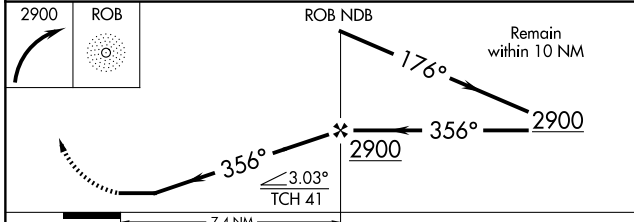

NDB ROB 400	APP CRS 356°	Rwy Idg TDZE Apt Elev	8600 462 470
-----------------------	------------------------	-----------------------------	---

NDB RWY 35R

TSTC WACO (CNW)

ASR

MISSED APPROACH: Climbing right turn to 2900 direct ROB NDB and hold.

AWOS-3PT 134.225	WACO APP CON * 127.65 227.125	TSTC TOWER * 124.0(CTAF) 255.7	GND CON 121.7 0	UNICOM 122.95
----------------------------	---	--	---------------------------	-------------------------

CATEGORY	A	B	C	D
S-35R	1200-1	738 (800-1)	1200-2	738 (800-2)
C CIRCLING	1200-1	730 (800-1)	1200-2	1200-2 1/4 730 (800-2 1/4)