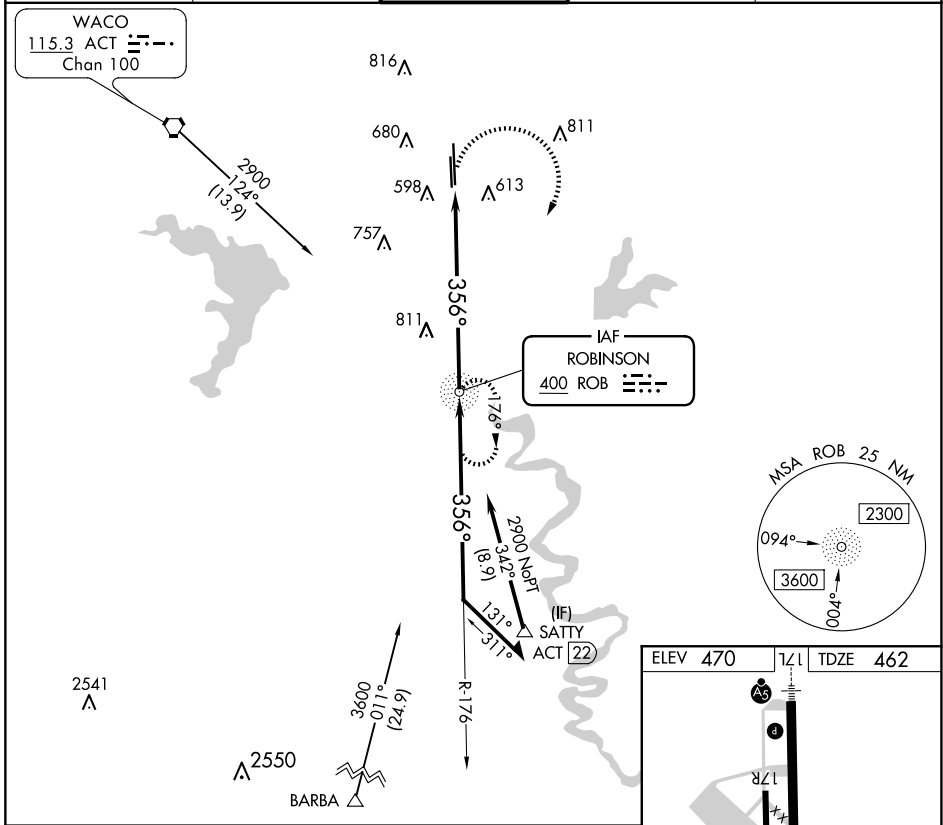

NDB ROB 400	APP CRS 356°	Rwy Idg TDZE Apt Elev	8600 462 470
-----------------------	------------------------	-----------------------------	---

NDB RWY 35R

TSTC WACO (CNW)

ASR

MISSED APPROACH: Climbing right turn to 2900 direct ROB NDB and hold.

AWOS-3PT 134.225	WACO APP CON * 127.65 227.125	TSTC TOWER * 124.0(CTAF) 255.7	GND CON 121.7 0	UNICOM 122.95
----------------------------	---	--	---------------------------	-------------------------

CATEGORY	A	B	C	D
S-35R	1200-1	738 (800-1)	1200-2	738 (800-2)
C CIRCLING	1200-1	730 (800-1)	1200-2	1200-2 1/4 730 (800-2 1/4)

SC-3, 20 FEB 2025 to 20 MAR 2025

SC-3, 20 FEB 2025 to 20 MAR 2025