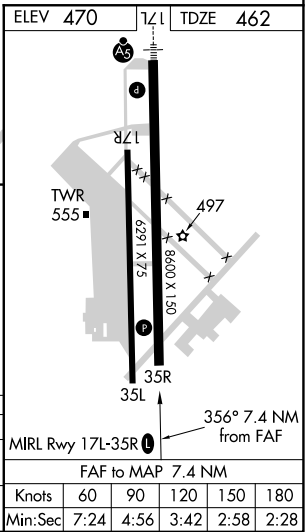

NDB ROB 400	APP CRS 356°	Rwy Idg TDZE Apt Elev	8600 462 470
-----------------------	------------------------	-----------------------------	---

NDB RWY 35R

TSTC WACO (CNW)

ASR

MISSED APPROACH: Climbing right turn to 2900 direct ROB NDB and hold.

AWOS-3PT 134.225	WACO APP CON * 127.65 227.125	TSTC TOWER * 124.0(CTAF) 255.7	GND CON 121.7 0	UNICOM 122.95
----------------------------	---	--	---------------------------	-------------------------

CATEGORY	A	B	C	D
S-35R	1200-1	738 (800-1)	1200-2	738 (800-2)
C CIRCLING	1200-1	730 (800-1)	1200-2	1200-2 1/4 730 (800-2 1/4)