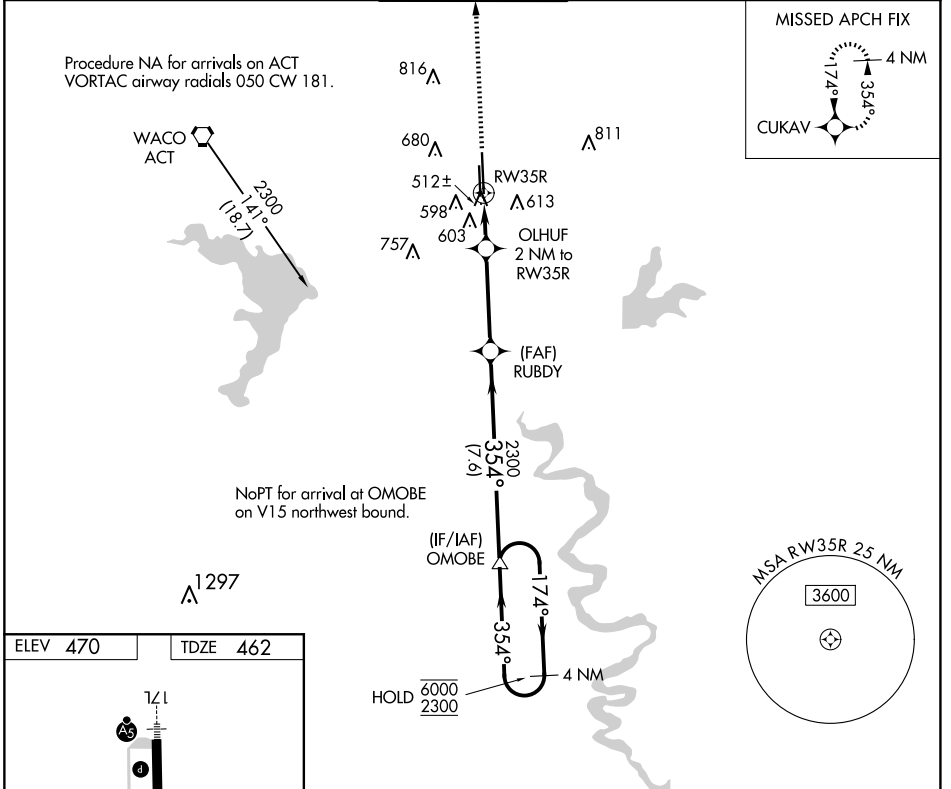

WAAS CH 82731 W35A	APP CRS 354°	Rwy Idg TDZE Apt Elev	8600 462 470
--	------------------------	-----------------------------	---

RNAV (GPS) RWY 35R

TSTC WACO (CNW)

RNP APCH.		MISSED APPROACH: Climb to 2300 direct CUKAV and hold.	
AWOS-3PT 134.225	WACO APP CON ★ 127.65 227.125	TSTC TOWER ★ 124.0(CTAF) 255.7	GND CON 121.70
			UNICOM 122.95

CATEGORY	A	B	C	D
LP MDA	780-1 318 (400-1)			
LNAV MDA	860-1	398 (400-1)	860-1½	398 (400-1½)

SC-3, 20 FEB 2025 to 20 MAR 2025

SC-3, 20 FEB 2025 to 20 MAR 2025