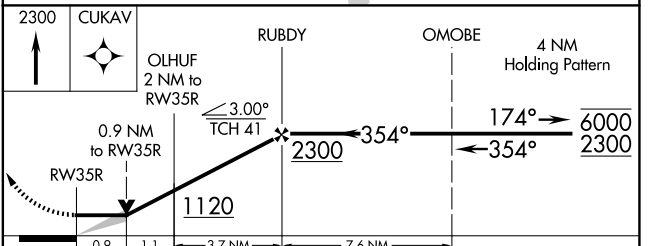

WAAS CH 82731 W35A	APP CRS 354°	Rwy Idg TDZE Apt Elev	8600 462 470
--	------------------------	-----------------------------	---

RNAV (GPS) RWY 35R

TSTC WACO (CNW)

RNP APCH.		MISSED APPROACH: Climb to 2300 direct CUKAV and hold.	
AWOS-3PT 134.225	WACO APP CON ★ 127.65 227.125	TSTC TOWER ★ 124.0(CTAF) 255.7	GND CON 121.70
			UNICOM 122.95

CATEGORY	A	B	C	D
LP MDA	780-1 318 (400-1)			
LNAV MDA	860-1	398 (400-1)	860-1½	398 (400-1½)

SC-3, 20 FEB 2025 to 20 MAR 2025

SC-3, 20 FEB 2025 to 20 MAR 2025