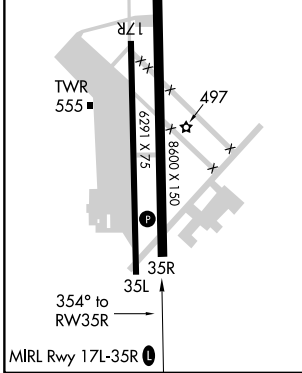

WAAS CH 82731 W35A	APP CRS 354°	Rwy Idg TDZE Apt Elev	8600 462 470
--	------------------------	-----------------------------	---

RNAV (GPS) RWY 35R

TSTC WACO (CNW)

RNP APCH.		MISSED APPROACH: Climb to 2300 direct CUKAV and hold.	
AWOS-3PT 134.225	WACO APP CON ★ 127.65 227.125	TSTC TOWER ★ 124.0(CTAF) 255.7	GND CON 121.70
			UNICOM 122.95

CATEGORY	A	B	C	D
LP MDA	780-1 318 (400-1)			
LNAV MDA	860-1	398 (400-1)	860-1½	398 (400-1½)

SC-3, 20 FEB 2025 to 20 MAR 2025

SC-3, 20 FEB 2025 to 20 MAR 2025