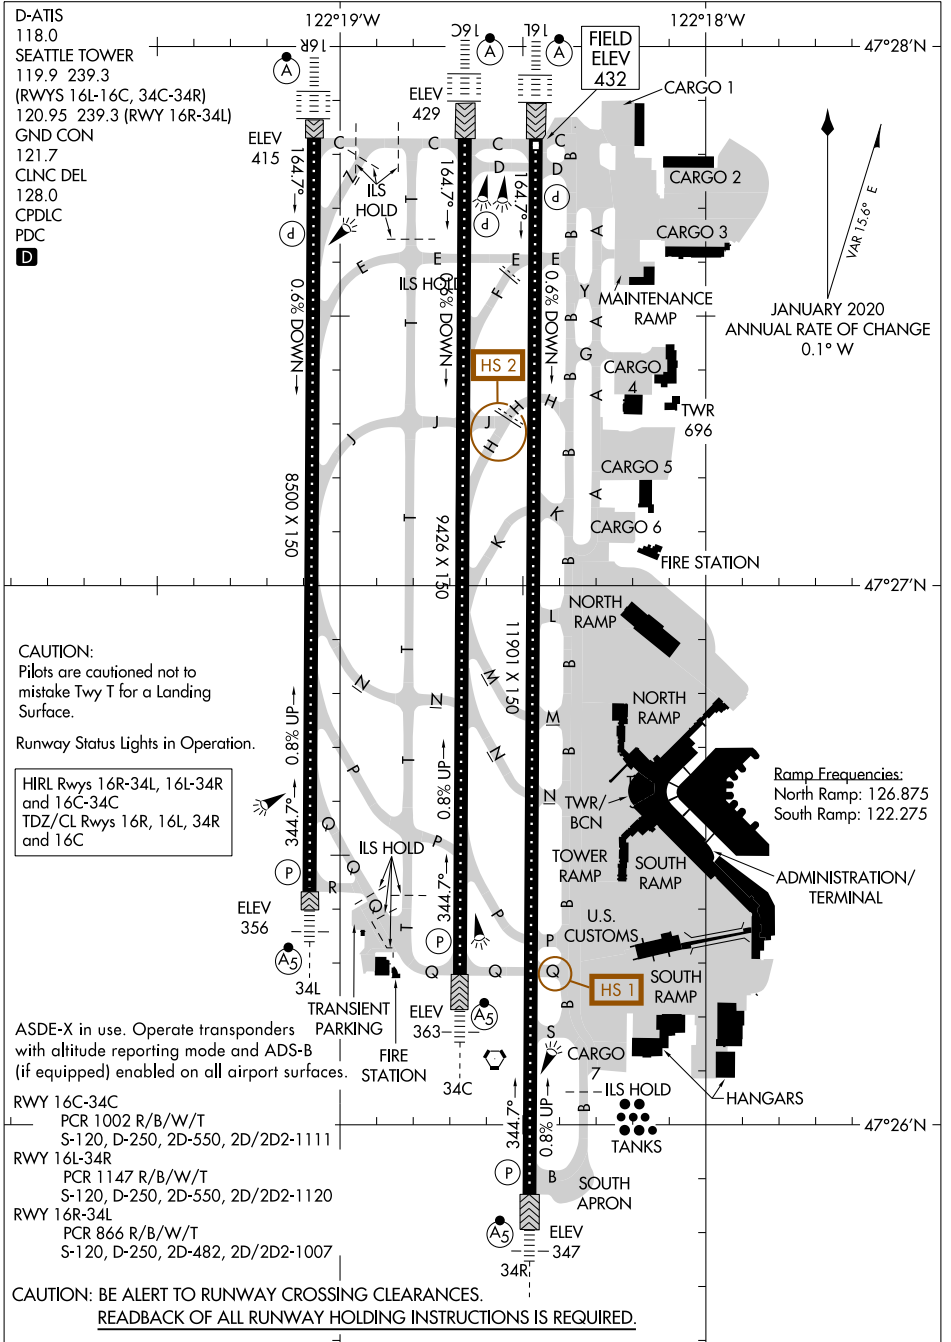

AIRPORT DIAGRAM

AL-582 (FAA)

SEATTLE-TACOMA INTL (SEA)
SEATTLE, WASHINGTON

NW-1, 20 FEB 2025 to 20 MAR 2025

NW-1, 20 FEB 2025 to 20 MAR 2025

AIRPORT DIAGRAM

SEATTLE, WASHINGTON
SEATTLE-TACOMA INTL (SEA)