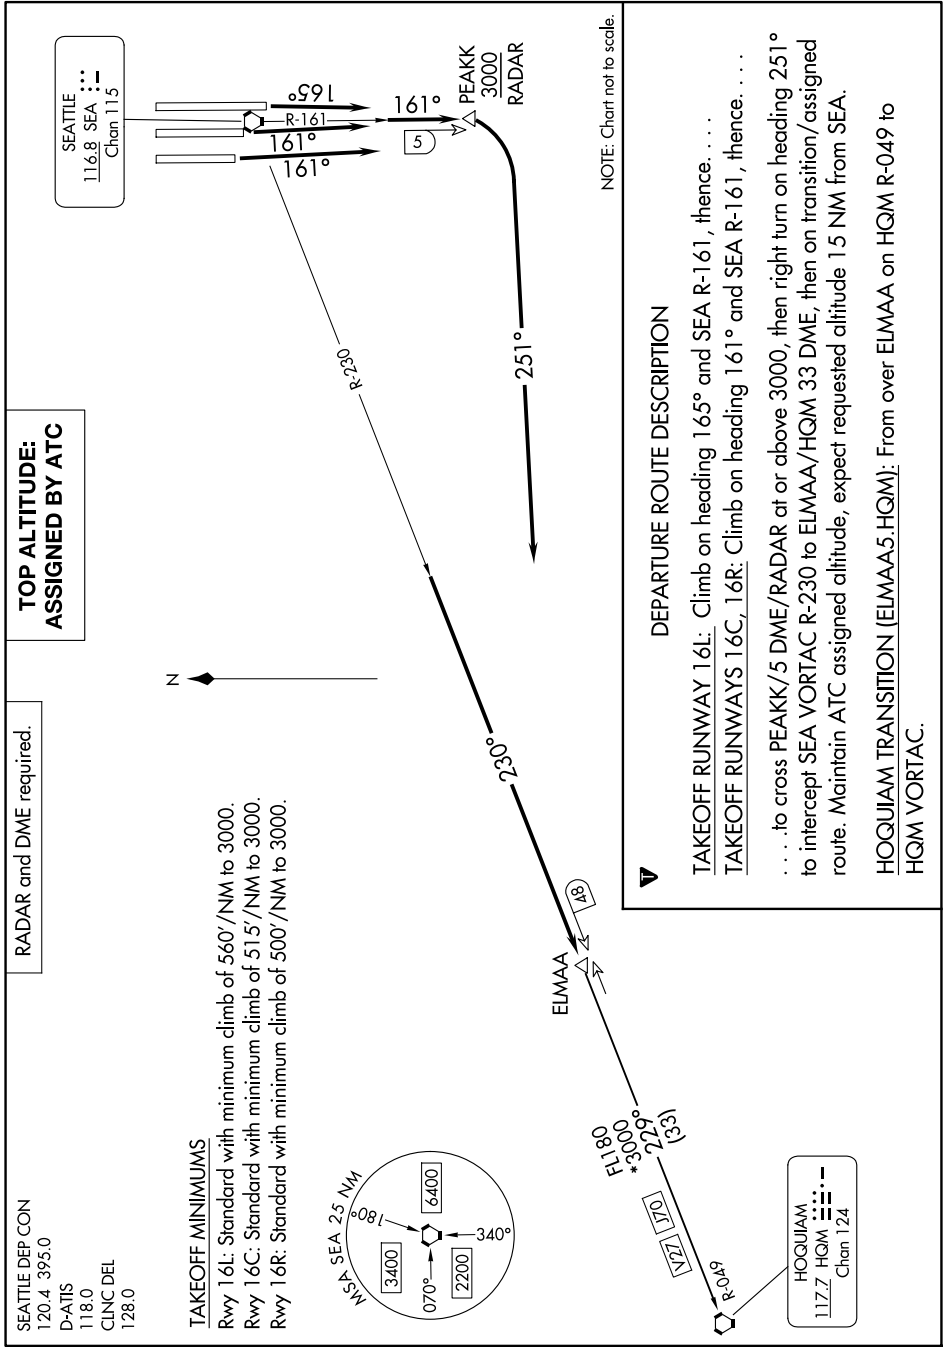

ELMAA FIVE DEPARTURE

AL-582 (FAA)

SEATTLE-TACOMA INTL (SEA)
SEATTLE, WASHINGTON

NW-1, 20 FEB 2025 to 20 MAR 2025

ELMAA FIVE DEPARTURE

NW-1, 20 FEB 2025 to 20 MAR 2025