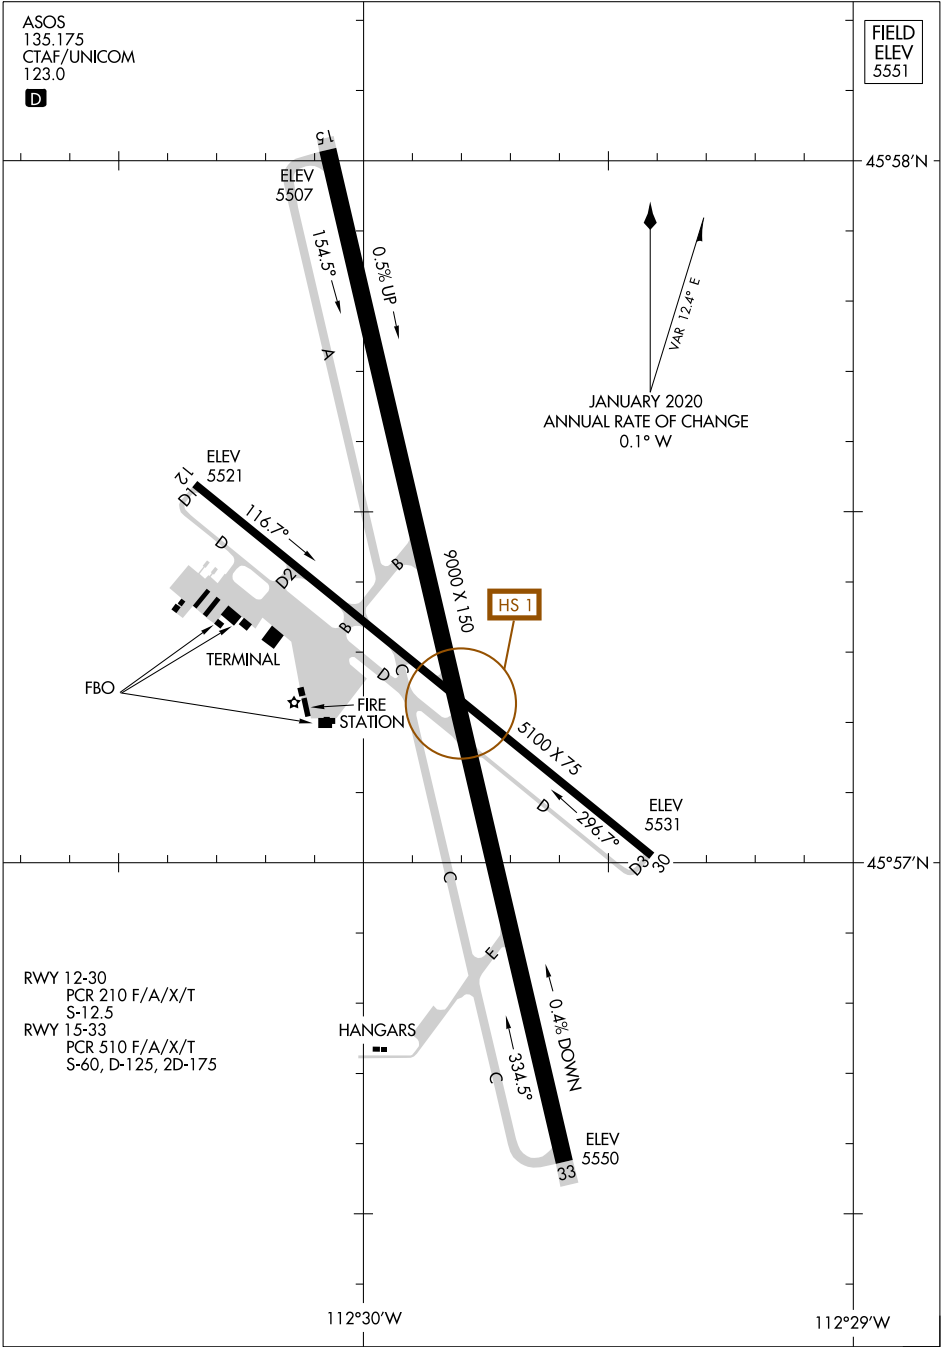

24305

AIRPORT DIAGRAM

AL-588 (FAA)

BERT MOONEY (BTM)
BUTTE, MONTANA

ASOS
135.175
CTAF/UNICOM
123.0

FIELD
ELEV
5551

NW-1, 20 FEB 2025 to 20 MAR 2025

NW-1, 20 FEB 2025 to 20 MAR 2025

AIRPORT DIAGRAM

24305

BUTTE, MONTANA
BERT MOONEY (BTM)