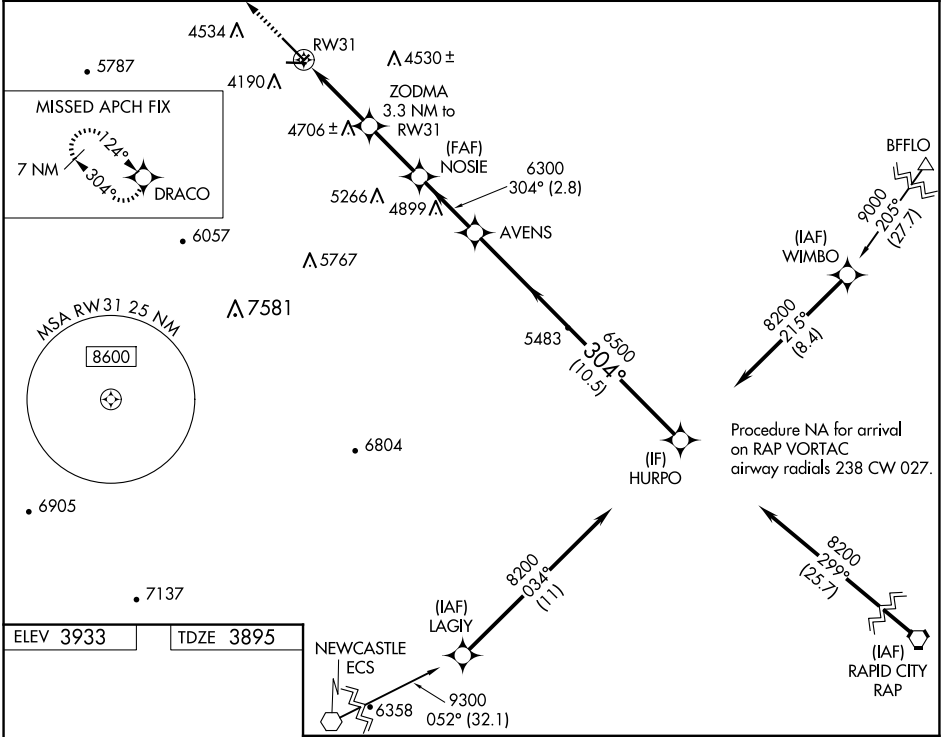

WAAS CH 77821 W31A	APP CRS 304°	Rwy Idg TDZE Apt Elev	6401 3895 3933
-------------------------------------	---------------------	-----------------------	---

RNAV (GPS) RWY 31

BLACK HILLS-CLYDE ICE FLD (SPF)

RNP APCH. ⚠ Circling NA to Rwys 4, 8, 22 and 26.		MISSED APPROACH: Climb to 7000 direct DRACO and hold.	
AWOS-3 118.325	ELLSWORTH APP CON 119.5 259.1	GCO 121.725	UNICOM 122.7 (CTAF) 0

CATEGORY	A	B	C	D	
LPV DA	4281-1½			386 (400-1½)	NA
LNAV MDA	4860-1¼ 965 (1000-1½)	4860-1½ 965 (1000-1½)	4860-3 965 (1000-3)	NA	
C CIRCLING	4860-1¼ 927 (1000-1¼)	4860-1½ 927 (1000-1½)	5540-3 1607 (1700-3)	NA	

NC-1, 20 FEB 2025 to 20 MAR 2025

NC-1, 20 FEB 2025 to 20 MAR 2025