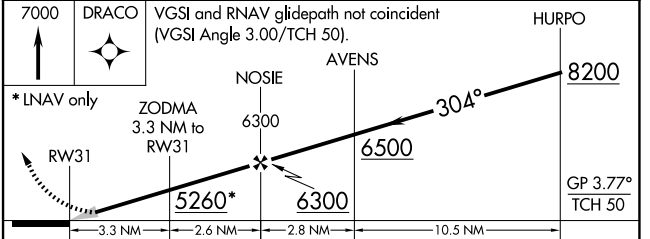

RNP APCH. ⚠ Circling NA to Rwys 4, 8, 22 and 26.		MISSED APPROACH: Climb to 7000 direct DRACO and hold.	
AWOS-3 118.325	ELLSWORTH APP CON 119.5 259.1	GCO 121.725	UNICOM 122.7 (CTAF) 0

CATEGORY	A	B	C	D	
LPV DA	4281-1½			386 (400-1½)	NA
LNAV MDA	4860-1¼ 965 (1000-1½)	4860-1½ 965 (1000-1½)	4860-3 965 (1000-3)	NA	
C CIRCLING	4860-1¼ 927 (1000-1¼)	4860-1½ 927 (1000-1½)	5540-3 1607 (1700-3)	NA	