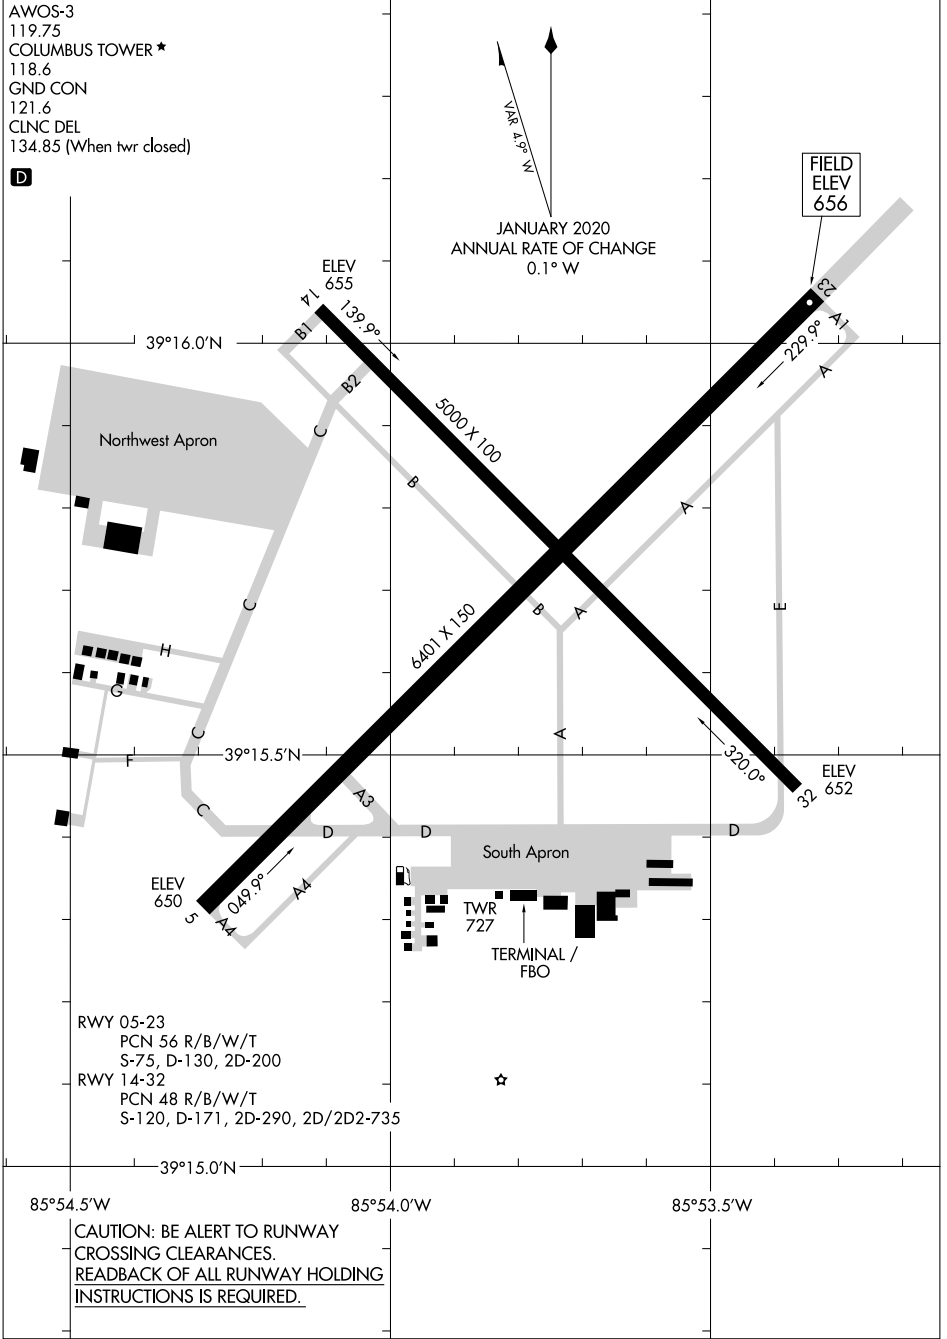

AIRPORT DIAGRAM

COLUMBUS MUNI (BAK)
COLUMBUS, INDIANA

AL-594 (FAA)

EC-2, 20 FEB 2025 to 20 MAR 2025

EC-2, 20 FEB 2025 to 20 MAR 2025

AIRPORT DIAGRAM

COLUMBUS, INDIANA
COLUMBUS MUNI (BAK)