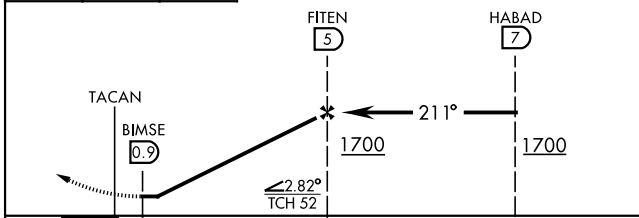

TACAN RWY 23

TACAN NSE Chan 70	APCH CRS 211°	Rwy ldg TDZE Arprt Elev 6003 183 199
-----------------------------	-------------------------	--

[USN]

WHITING FLD NAS - NORTH (KNSE)

⚠ *Circling not authorized S of Rwy 5 and 32.

MISSED APPROACH: Climb to 600. Then climbing right turn to 3000. Intercept NSE TACAN R-307 to TROJN and hold. Continue climb in hold. Contact Pensacola APP CON.

ATIS ★ 290.325	PENSACOLA APP CON 127.35 278.8	NORTH WHITING TOWER ★ 121.4 306.925	GND CON 251.15	CLNC DEL 257.775	ASR
--------------------------	--	--	--------------------------	----------------------------	-----