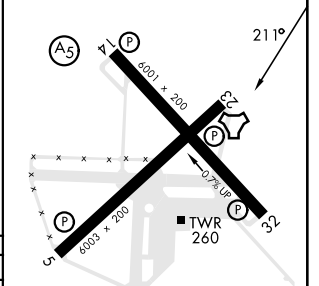

TACAN RWY 23

TACAN NSE Chan 70	APCH CRS 211°	Rwy ldg TDZE Arprt Elev 6003 183 199
-----------------------------	-------------------------	--

[USN]

WHITING FLD NAS - NORTH (KNSE)

⚠ *Circling not authorized S of Rwy 5 and 32.

MISSED APPROACH: Climb to 600. Then climbing right turn to 3000. Intercept NSE TACAN R-307 to TROJN and hold. Continue climb in hold. Contact Pensacola APP CON.

ATIS ★ 290.325	PENSACOLA APP CON 127.35 278.8	NORTH WHITING TOWER ★ 121.4 306.925	GND CON 251.15	CLNC DEL 257.775	ASR
--------------------------	--	--	--------------------------	----------------------------	-----

ELEV 199	TDZE 183
----------	----------

CATEGORY	A	B	C	D
S-23		520-1	337 (400-1)	
CIRCLING*	560-1 361 (400-1)	660-1 461 (500-1)	660-1½ 461 (500-1½)	760-2 561 (600-2)

MILTON, FLORIDA 30°43'N-87°01'W WHITING FLD NAS - NORTH (KNSE)

TACAN RWY 23

SE-3, 20 FEB 2025 to 20 MAR 2025

SE-3, 20 FEB 2025 to 20 MAR 2025