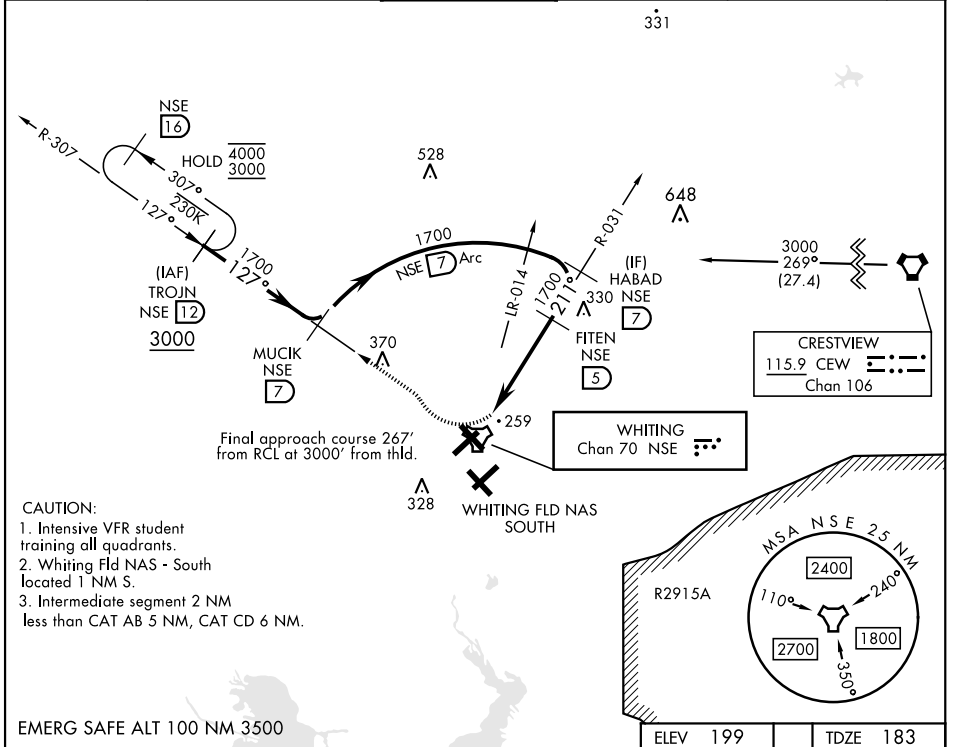

TACAN RWY 23

TACAN NSE Chan 70	APCH CRS 211°	Rwy ldg TDZE Arprt Elev 6003 183 199
-----------------------------	-------------------------	--

[USN]

WHITING FLD NAS - NORTH (KNSE)

⚠ *Circling not authorized S of Rwy 5 and 32.

MISSED APPROACH: Climb to 600. Then climbing right turn to 3000. Intercept NSE TACAN R-307 to TROJN and hold. Continue climb in hold. Contact Pensacola APP CON.

ATIS ★ 290.325	PENSACOLA APP CON 127.35 278.8	NORTH WHITING TOWER ★ 121.4 306.925	GND CON 251.15	CLNC DEL 257.775	ASR
--------------------------	--	--	--------------------------	----------------------------	-----

ELEV 199	TDZE 183
----------	----------

CATEGORY	A	B	C	D
S-23		520-1	337 (400-1)	
CIRCLING*	560-1 361 (400-1)	660-1 461 (500-1)	660-1½ 461 (500-1½)	760-2 561 (600-2)

MILTON, FLORIDA 30°43'N-87°01'W WHITING FLD NAS - NORTH (KNSE)

TACAN RWY 23

SE-3, 20 FEB 2025 to 20 MAR 2025

SE-3, 20 FEB 2025 to 20 MAR 2025