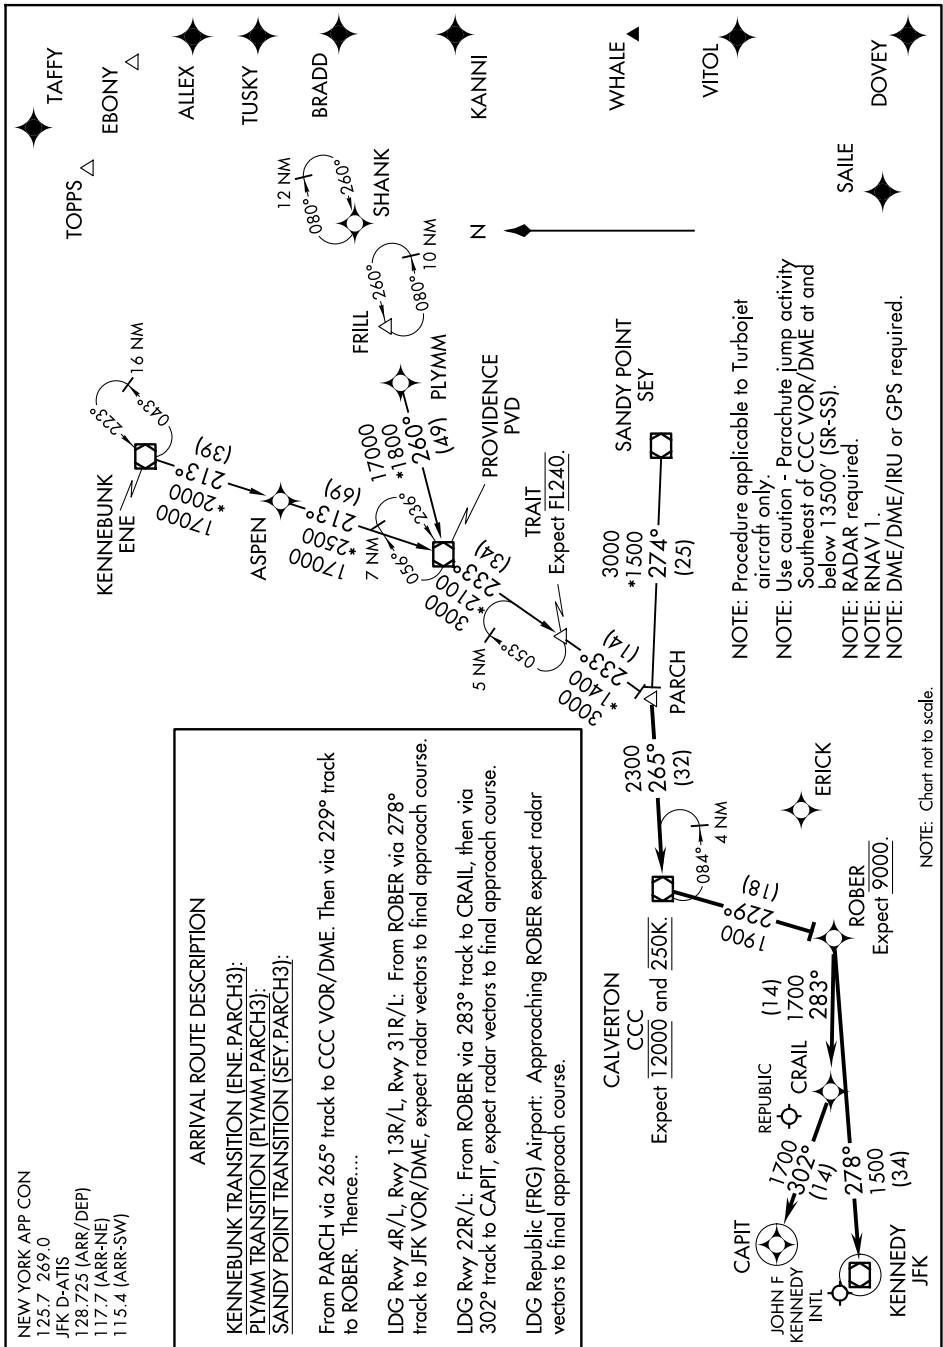

# PARCH THREE ARRIVAL (RNAV)

NEW YORK, NEW YORK

NE-2, 20 FEB 2025 to 20 MAR 2025

NEW YORK APP CON  
 125.7 269.0  
 JFK D-ATIS  
 128.725 (ARR/DEP)  
 117.7 (ARR-NE)  
 115.4 (ARR-SW)

**NOTE:** Procedure applicable to Turbojet aircraft only.

**NOTE:** Use caution - Parachute jump activity Southeast of CCC VOR/DME at and below 13500' (SR-SS).

**NOTE:** RADAR required.

**NOTE:** RNAV 1.

**NOTE:** DME/DME/IRU or GPS required.

# PARCH THREE ARRIVAL (RNAV)

NEW YORK, NEW YORK

NE-2, 20 FEB 2025 to 20 MAR 2025