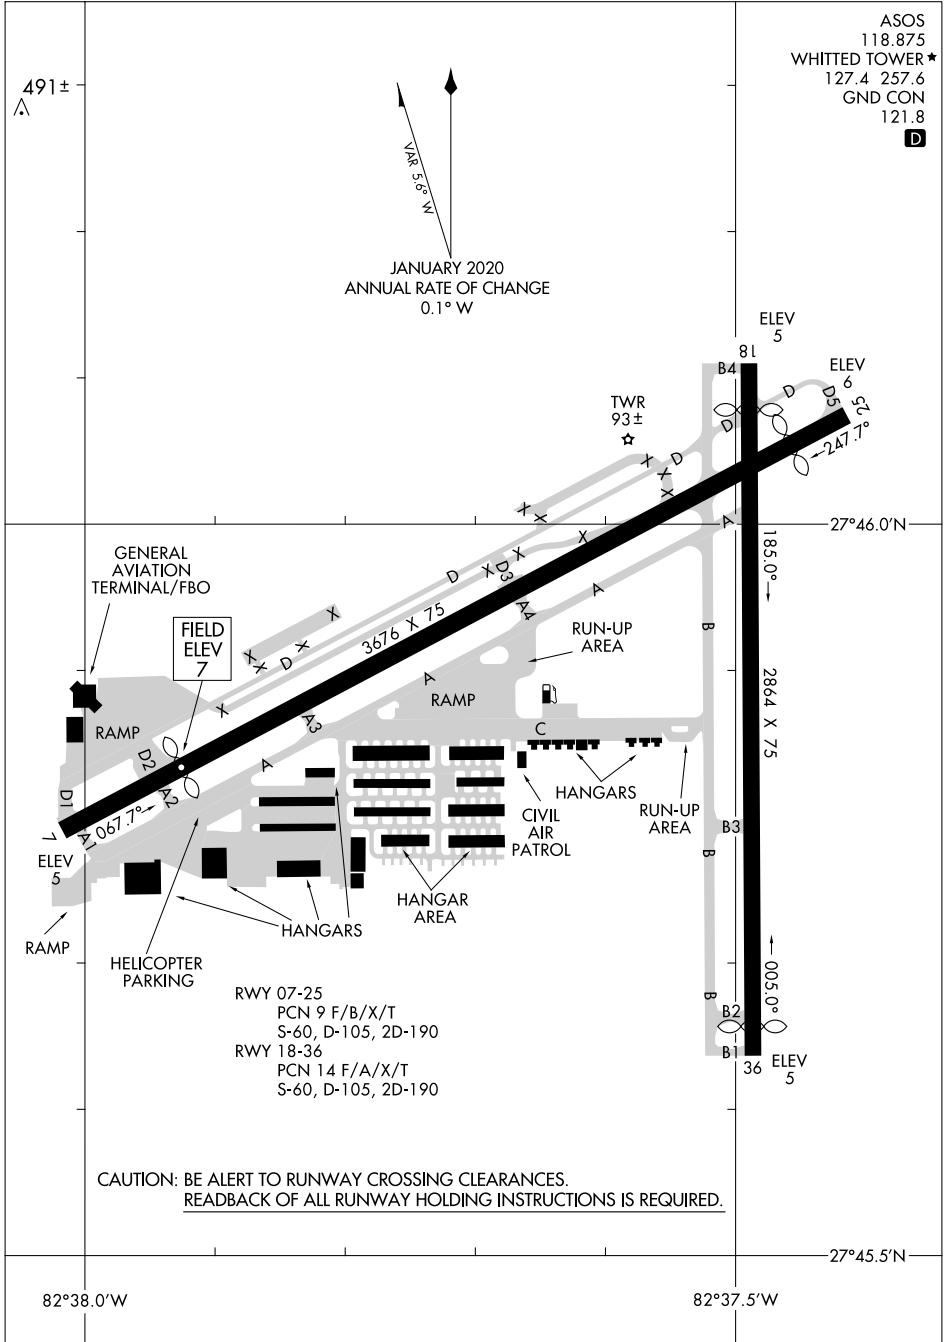

# AIRPORT DIAGRAM

AL-613 (FAA)

ALBERT WHITTED (SPG)  
ST PETERSBURG, FLORIDA

ASOS  
118.875  
WHITTED TOWER\*  
127.4 257.6  
GND CON  
121.8  
**D**

491±  
△

  
 JANUARY 2020  
 ANNUAL RATE OF CHANGE  
 0.1° W

SE-3, 20 FEB 2025 to 20 MAR 2025

SE-3, 20 FEB 2025 to 20 MAR 2025

# AIRPORT DIAGRAM