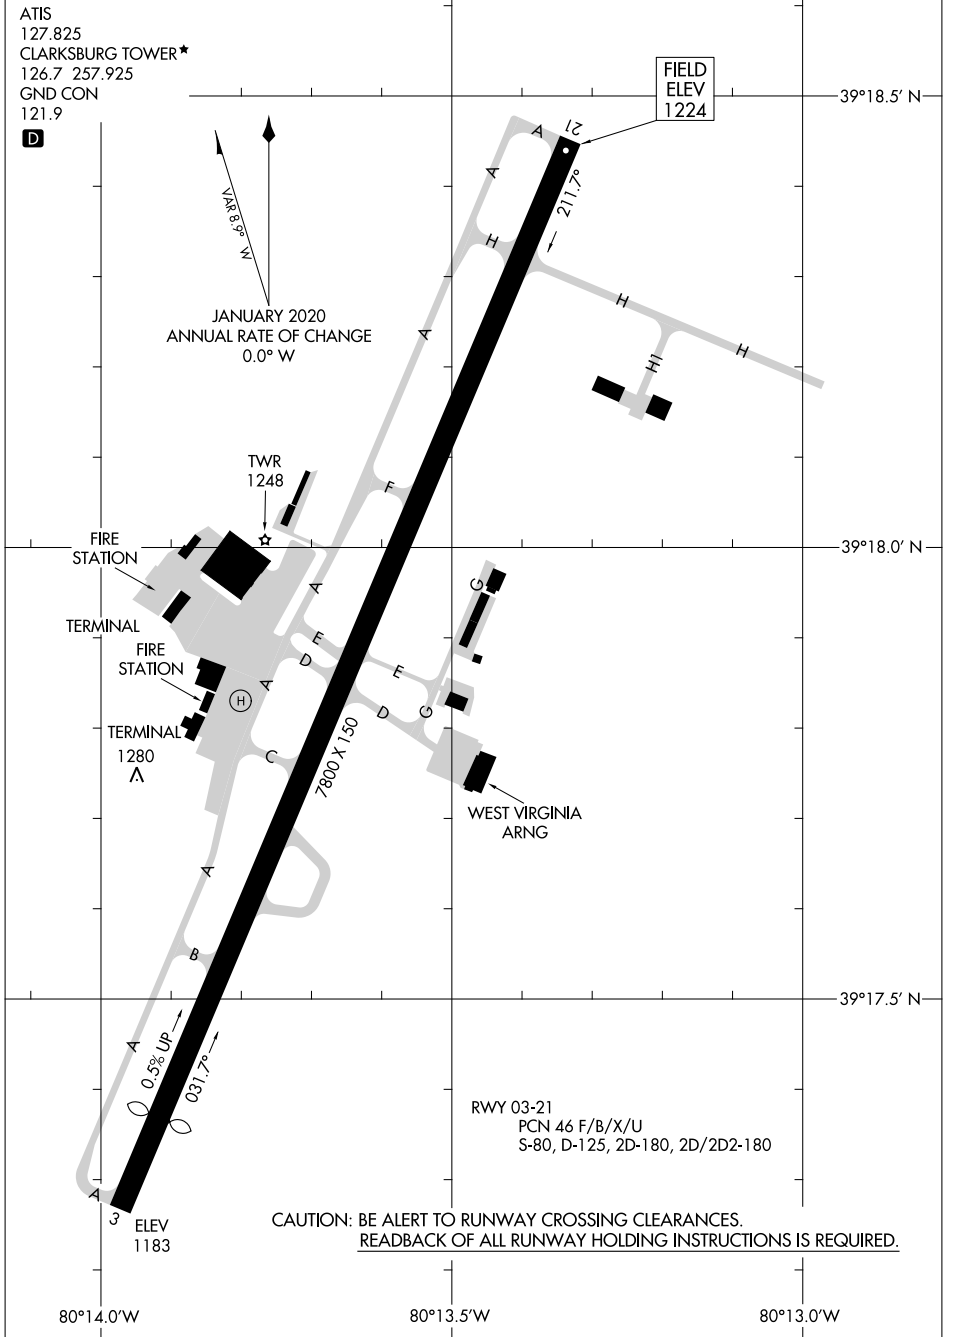

# AIRPORT DIAGRAM

NORTH CENTRAL WEST VIRGINIA (CKB)  
CLARKSBURG, WEST VIRGINIA

AL-616 (FAA)

NE-4, 20 FEB 2025 to 20 MAR 2025

NE-4, 20 FEB 2025 to 20 MAR 2025

# AIRPORT DIAGRAM

24193

CLARKSBURG, WEST VIRGINIA  
NORTH CENTRAL WEST VIRGINIA (CKB)