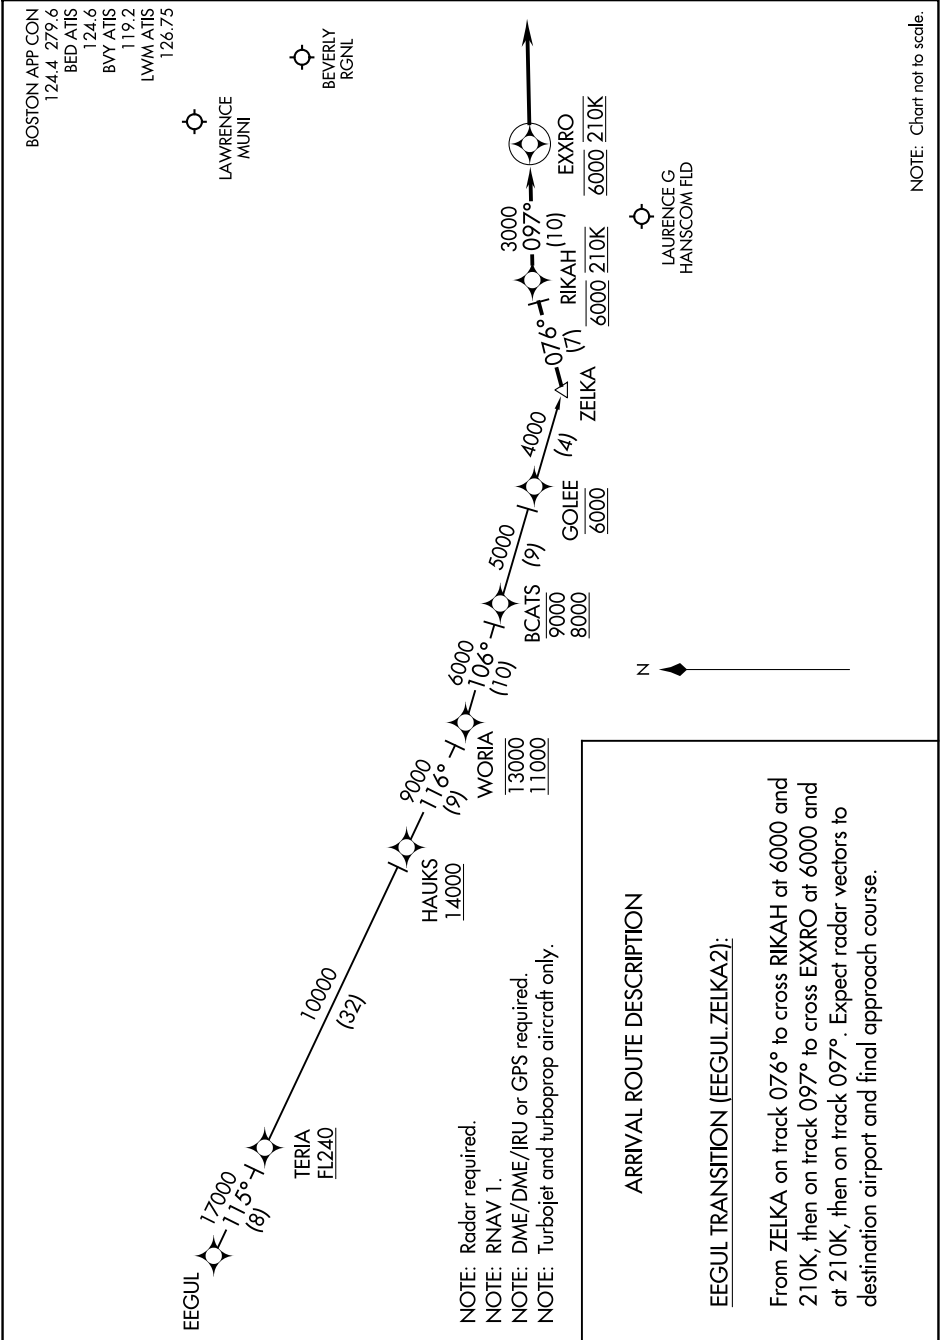

ZELKA TWO ARRIVAL (RNAV)

BEDFORD, MASSACHUSETTS

NE-1, 20 FEB 2025 to 20 MAR 2025

NOTE: Chart not to scale.

NE-1, 20 FEB 2025 to 20 MAR 2025

ZELKA TWO ARRIVAL (RNAV)

BEDFORD, MASSACHUSETTS