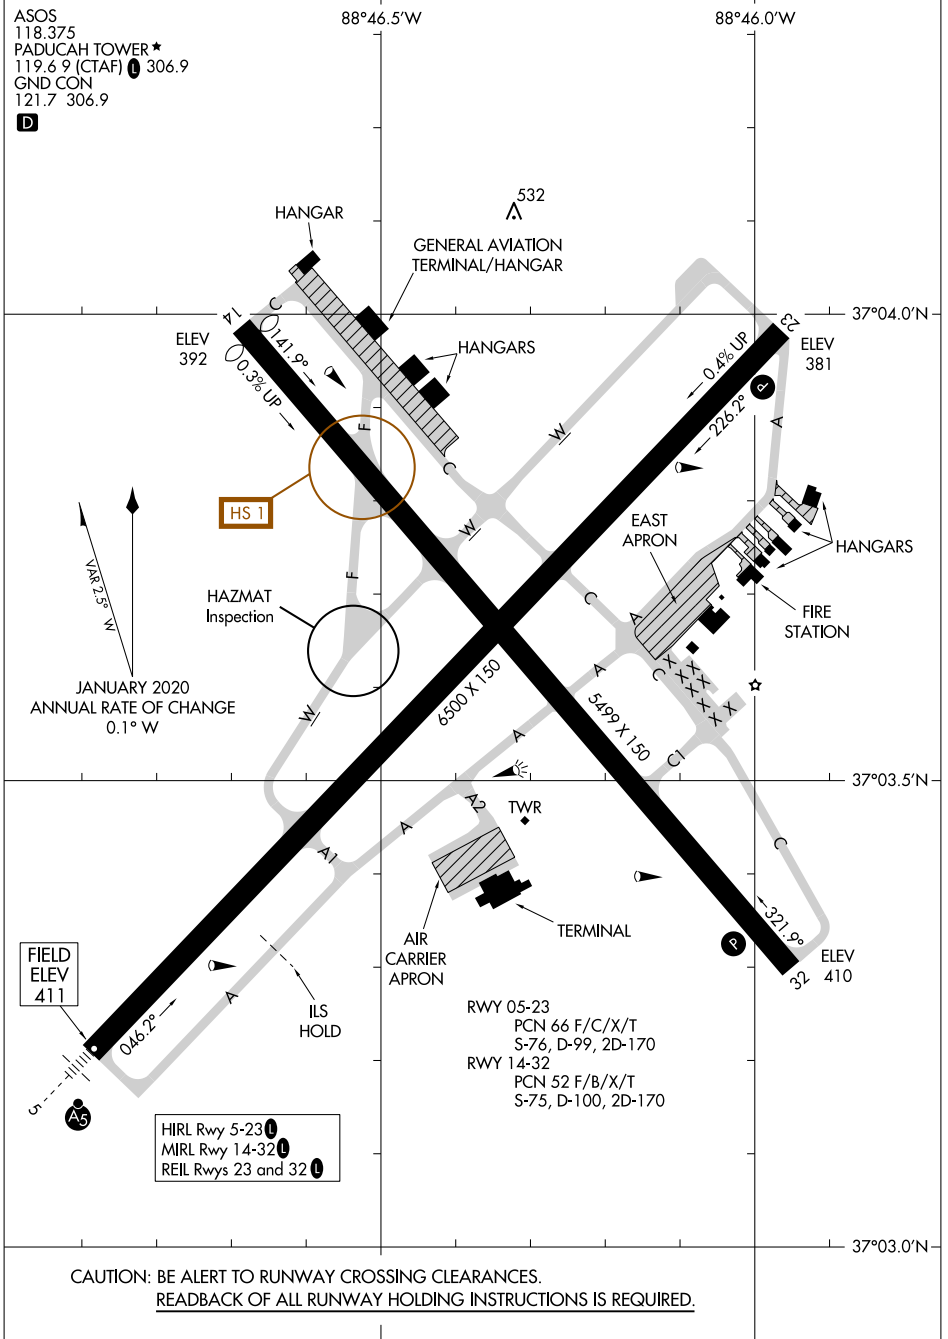

24305

AIRPORT DIAGRAM

AL-628 (FAA)

BARKLEY RGNL (P.A.H)
PADUCAH, KENTUCKY

ASOS
118.375
PADUCAH TOWER*
119.6 9 (CTAF) 306.9
GND CON
121.7 306.9
D

88°46.5'W

88°46.0'W

SE-1, 20 FEB 2025 to 20 MAR 2025

SE-1, 20 FEB 2025 to 20 MAR 2025

CAUTION: BE ALERT TO RUNWAY CROSSING CLEARANCES.
READBCK OF ALL RUNWAY HOLDING INSTRUCTIONS IS REQUIRED.

AIRPORT DIAGRAM

24305

PADUCAH, KENTUCKY
BARKLEY RGNL (P.A.H)