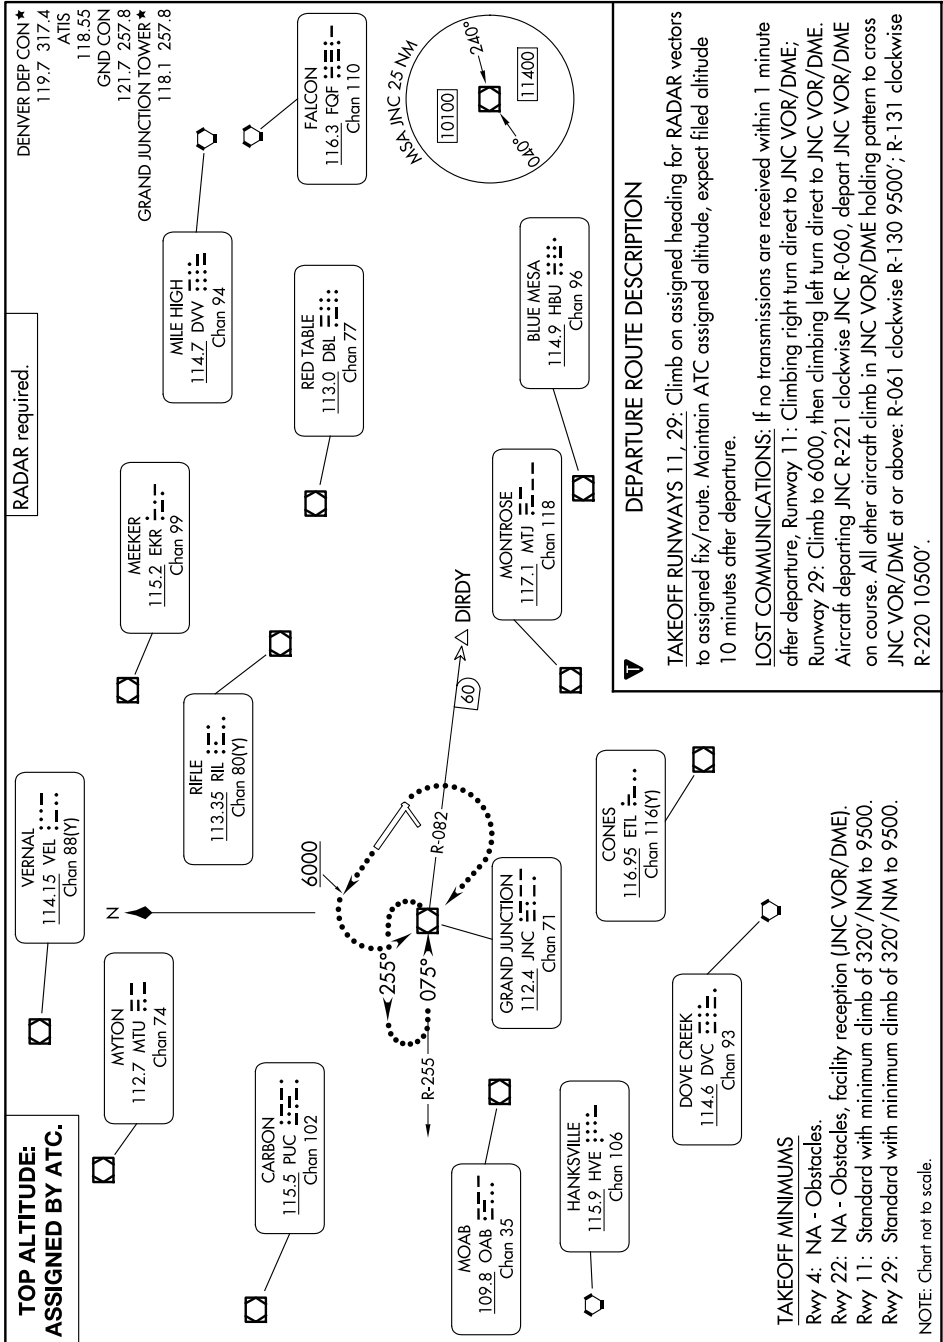

GRAND MESA TWO DEPARTURE

AL-634 (FAA)

GRAND JUNCTION RGNL (GJT)

GRAND JUNCTION, COLORADO

SW-1, 20 FEB 2025 to 20 MAR 2025

SW-1, 20 FEB 2025 to 20 MAR 2025

GRAND MESA TWO DEPARTURE

GRAND JUNCTION, COLORADO

GRAND JUNCTION RGNL (GJT)