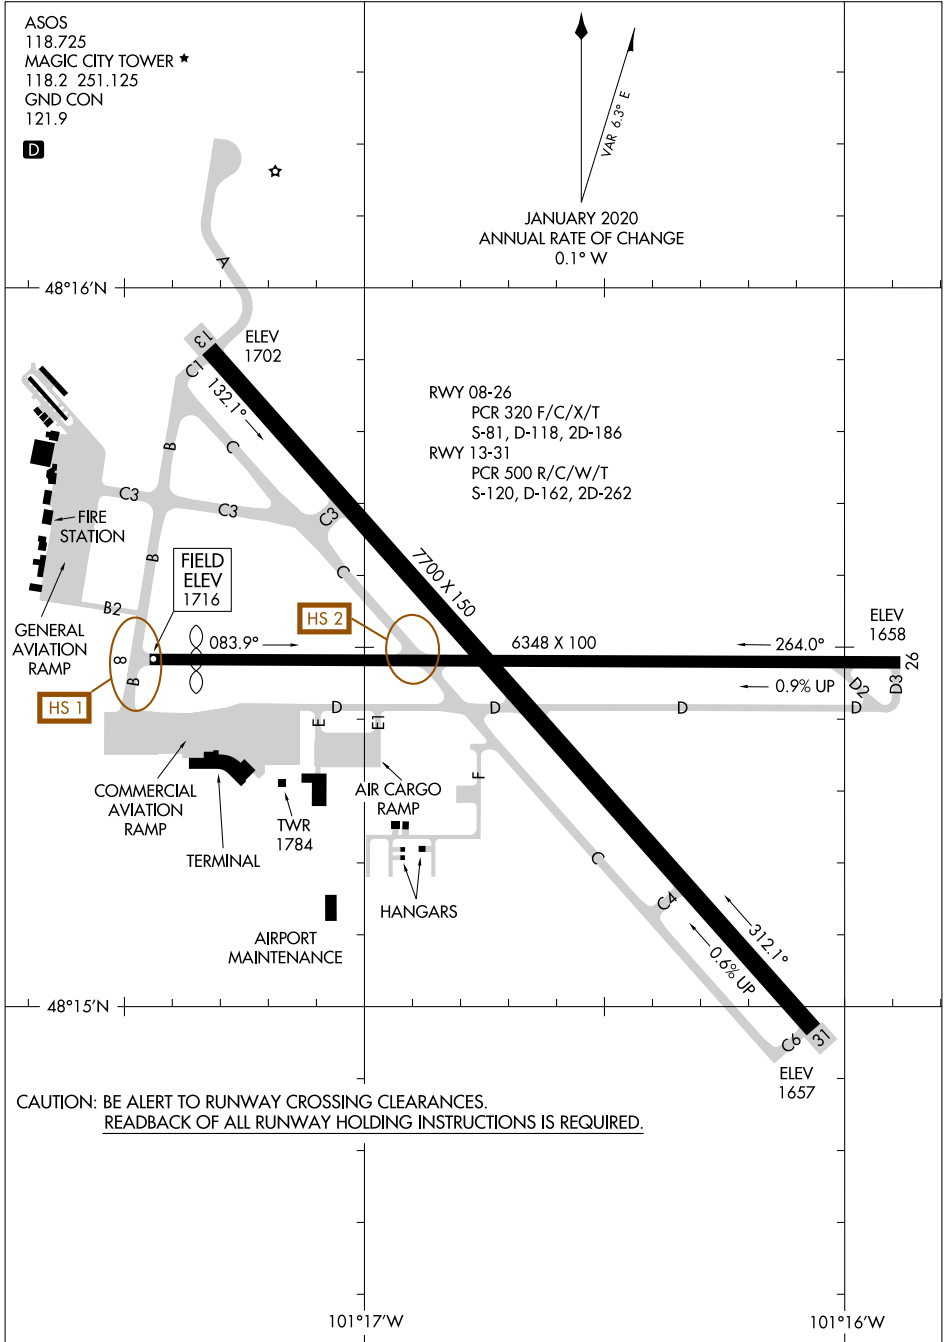

24361

AIRPORT DIAGRAM

AL-635 (FAA)

MINOT INTL (MOT)
MINOT, NORTH DAKOTA

ASOS
118.725
MAGIC CITY TOWER *
118.2 251.125
GND CON
121.9

D

VAR 6.3° E
JANUARY 2020
ANNUAL RATE OF CHANGE
0.1° W

NC-1, 20 FEB 2025 to 20 MAR 2025

NC-1, 20 FEB 2025 to 20 MAR 2025

CAUTION: BE ALERT TO RUNWAY CROSSING CLEARANCES.
READBACK OF ALL RUNWAY HOLDING INSTRUCTIONS IS REQUIRED.

AIRPORT DIAGRAM

24361

MINOT, NORTH DAKOTA
MINOT INTL (MOT)