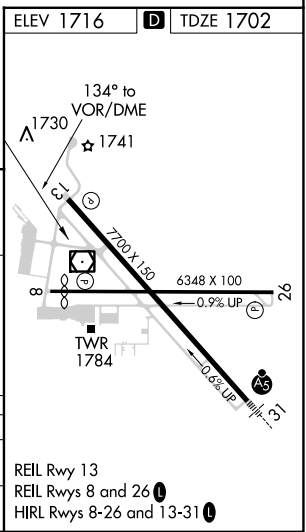

VOR/DME MOT 117.1 Chan 118	APP CRS 134°	Rwy Idg 7700 TDZE 1702 Apt Elev 1716
--	------------------------	---

VOR RWY 13

MINOT INTL (MOT)

▽
▲

MISSED APPROACH: Climb to 3500 then right turn direct MOT VOR/DME and hold.

ASOS 118.725	MINOT APP CON ★ 119.6 363.8	MAGIC CITY TOWER ★ 118.2 (CTAF) 251.125	GND CON 121.9	UNICOM 122.95
------------------------	---------------------------------------	---	-------------------------	-------------------------

CATEGORY	A	B	C	D
S-13	2200-1	498 (500-1)	2200-1 ³ / ₈ 498 (500-1 ³ / ₈)	2200-1 ¹ / ₂ 498 (500-1 ¹ / ₂)
CIRCLING	2200-1 484 (500-1)	2240-1 524 (600-1)	2800-3	1084 (1100-3)

REIL Rwy 13
REIL Rwys 8 and 26
HIRL Rwys 8-26 and 13-31