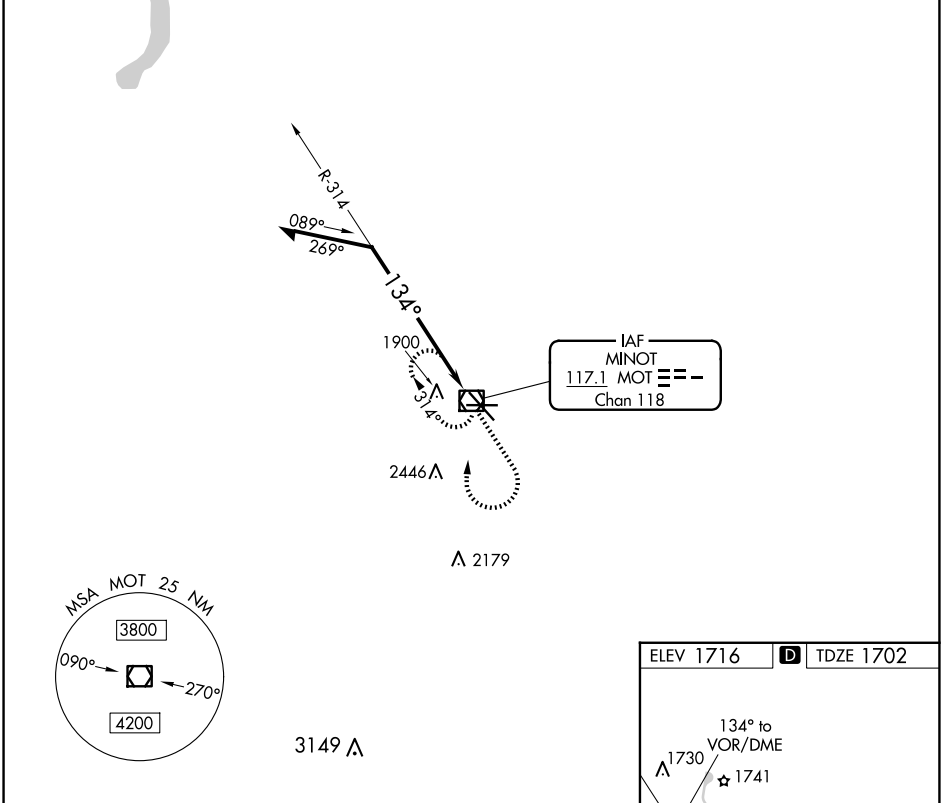

VOR/DME MOT 117.1 Chan 118	APP CRS 134°	Rwy Idg 7700 TDZE 1702 Apt Elev 1716
--	------------------------	---

VOR RWY 13

MINOT INTL (MOT)

▽
▲

MISSED APPROACH: Climb to 3500 then right turn direct MOT VOR/DME and hold.

ASOS 118.725	MINOT APP CON ★ 119.6 363.8	MAGIC CITY TOWER ★ 118.2 (CTAF) 251.125	GND CON 121.9	UNICOM 122.95
------------------------	---------------------------------------	---	-------------------------	-------------------------

CATEGORY	A	B	C	D
S-13	2200-1	498 (500-1)	2200-1 ³ / ₈ 498 (500-1 ³ / ₈)	2200-1 ¹ / ₂ 498 (500-1 ¹ / ₂)
CIRCLING	2200-1 484 (500-1)	2240-1 524 (600-1)	2800-3	1084 (1100-3)

REIL Rwy 13
REIL Rwys 8 and 26
HIRL Rwys 8-26 and 13-31