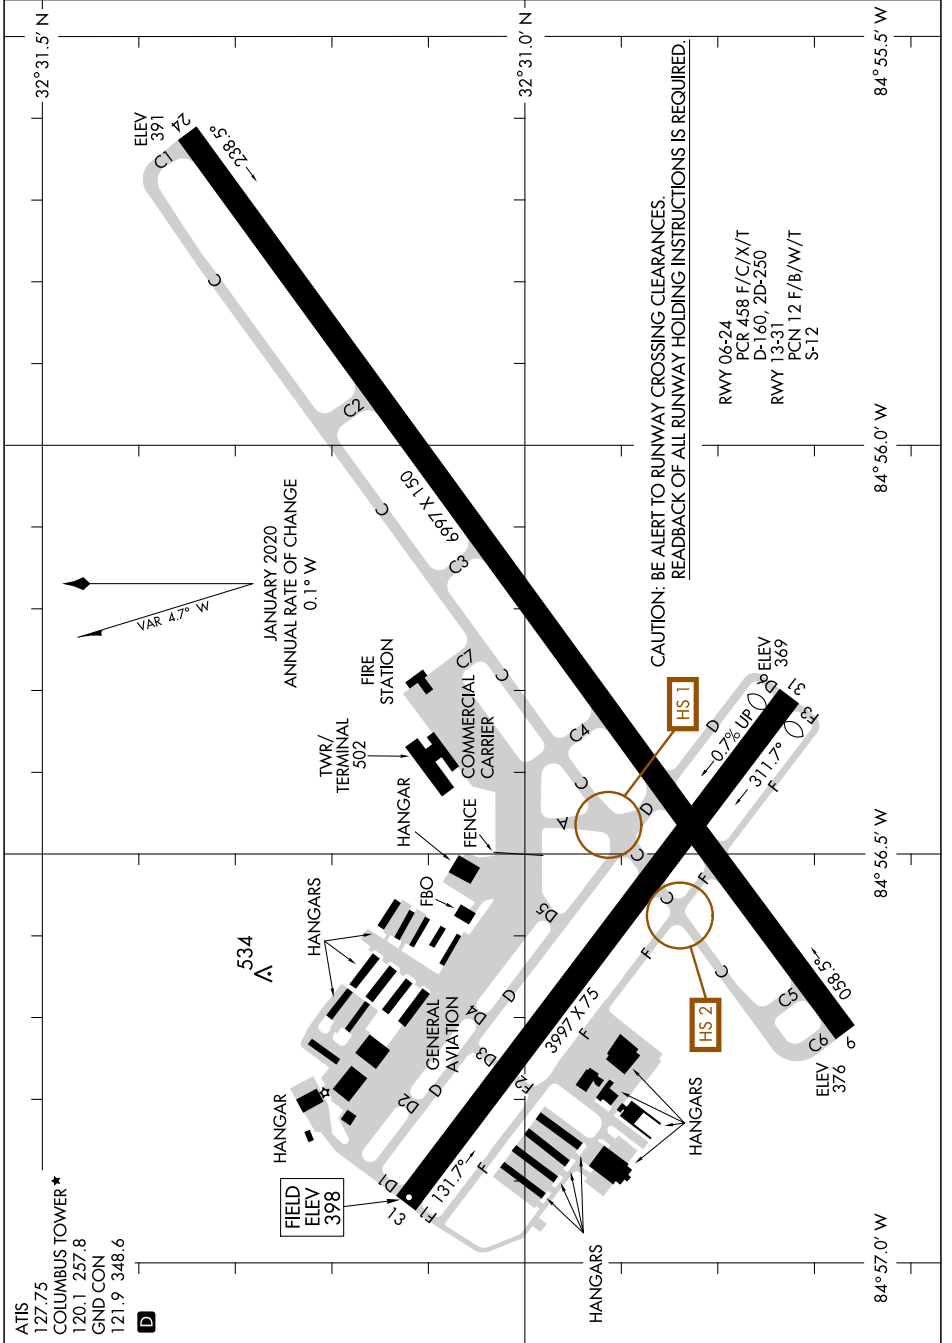

AIRPORT DIAGRAM

AL-636 (FAA)

COLUMBUS (CSG)
COLUMBUS, GEORGIA

SE-4, 20 FEB 2025 to 20 MAR 2025

SE-4, 20 FEB 2025 to 20 MAR 2025

AIRPORT DIAGRAM

COLUMBUS, GEORGIA
COLUMBUS (CSG)