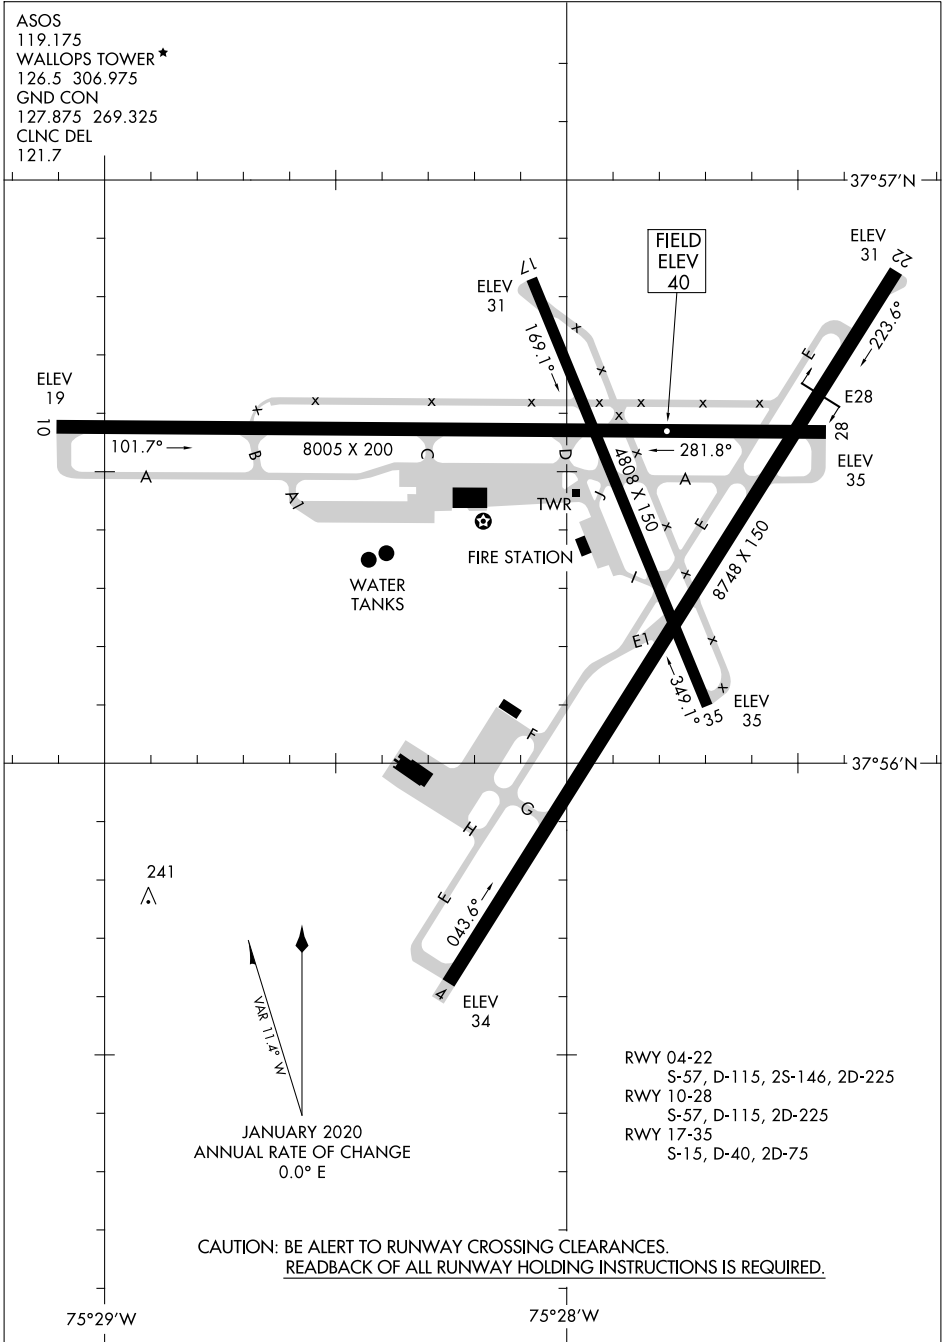

AIRPORT DIAGRAM

AL-639 (FAA)

WALLOPS FLIGHT FACILITY (W.A.L.)
WALLOPS ISLAND, VIRGINIA

ASOS
119.175
WALLOPS TOWER *
126.5 306.975
GND CON
127.875 269.325
CLNC DEL
121.7

NE-3, 20 FEB 2025 to 20 MAR 2025

NE-3, 20 FEB 2025 to 20 MAR 2025

AIRPORT DIAGRAM

WALLOPS ISLAND, VIRGINIA
WALLOPS FLIGHT FACILITY (W.A.L.)