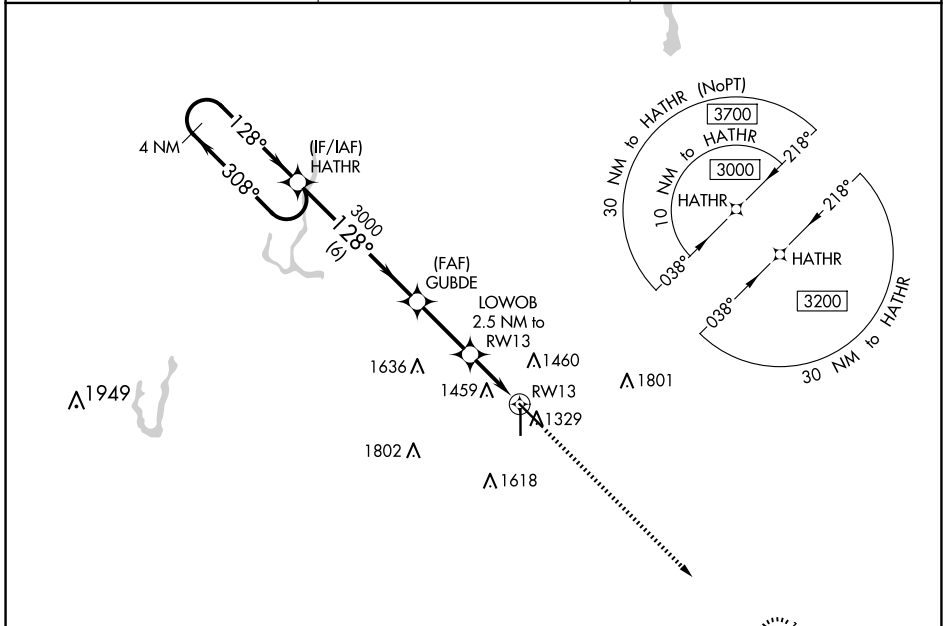

WAAS CH 40341 W13A	APP CRS 128°	Rwy Idg TDZE Apt Elev	6901 1302 1302
--	------------------------	-----------------------------	---

RNAV (GPS) RWY 13

ABERDEEN RGNL (ABR)

RNP APCH - GPS.

⚠ For uncompensated Baro-VNAV systems, LNAV/VNAV NA below -21°C or above 54°C.

MISSED APPROACH: Climb to 3000 direct DOXCU and hold.

ASOS 125.875	MINNEAPOLIS CENTER 120.6 371.9	UNICOM 122.7 (CTAF)
------------------------	--	-------------------------------

CATEGORY	A	B	C	D
LPV DA	1502-1 200 (200-1)			
LNAV/VNAV DA	1752-1 ³ / ₈ 450 (500-1 ³ / ₈)			
LNAV MDA	1700-1	398 (400-1)	1700-1 ¹ / ₈	398 (400-1 ¹ / ₈)
<input checked="" type="checkbox"/> CIRCLING	1760-1 458 (500-1)	1860-1 558 (600-1)	1960-1 ³ / ₄ 658 (700-1 ³ / ₄)	2160-2 ³ / ₄ 858 (900-2 ³ / ₄)

NC-1, 20 FEB 2025 to 20 MAR 2025

NC-1, 20 FEB 2025 to 20 MAR 2025