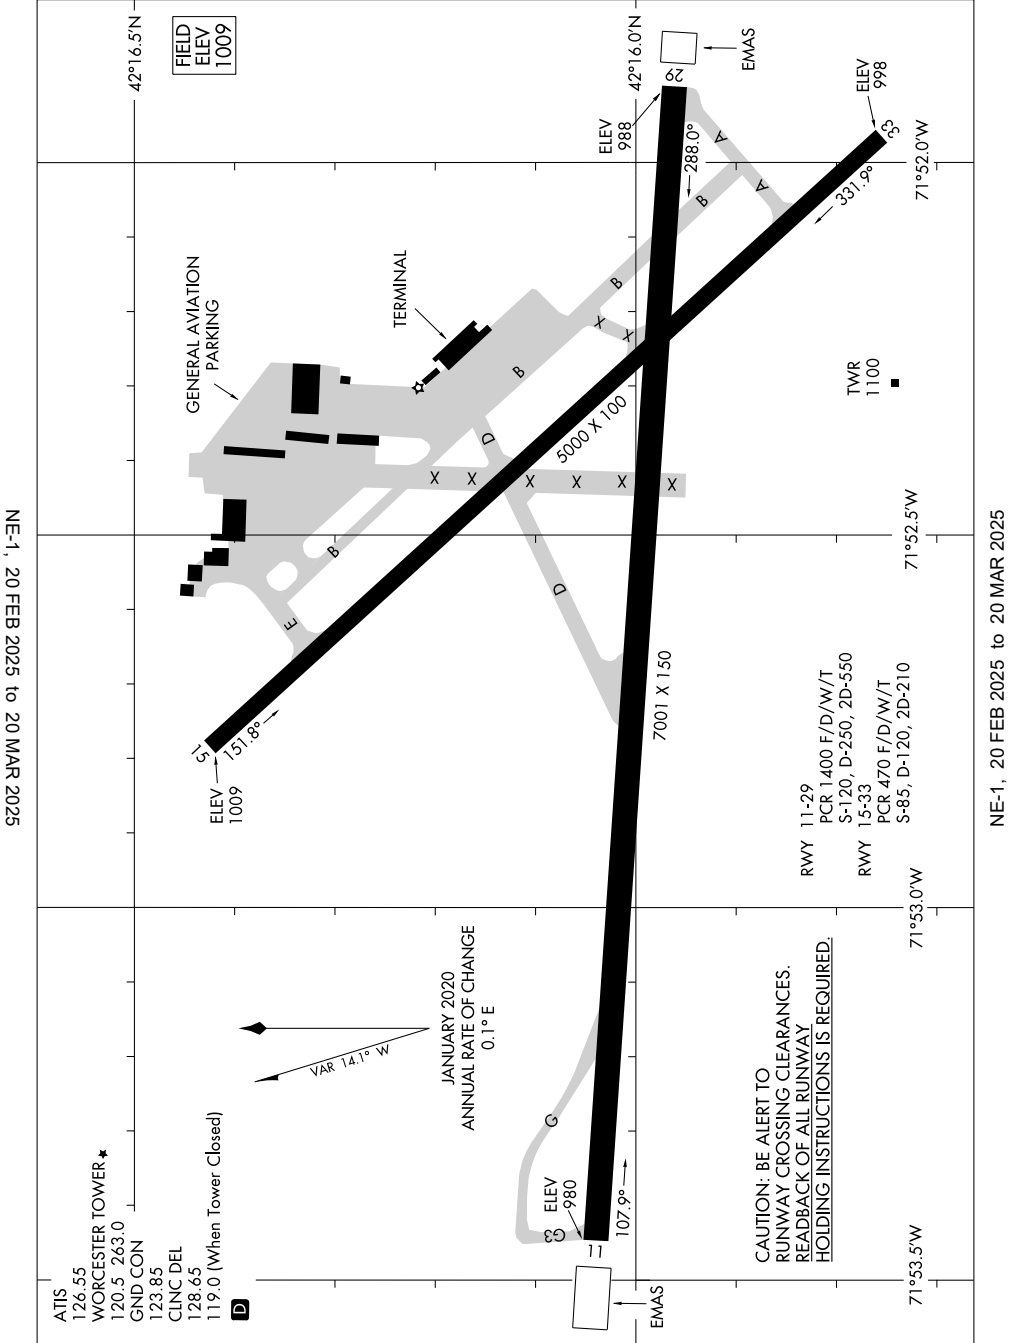

# AIRPORT DIAGRAM

AL-652 (FAA)

WORCESTER RGNL (ORH)  
WORCESTER, MASSACHUSETTS

NE-1, 20 FEB 2025 to 20 MAR 2025

NE-1, 20 FEB 2025 to 20 MAR 2025

# AIRPORT DIAGRAM

WORCESTER, MASSACHUSETTS  
WORCESTER RGNL (ORH)