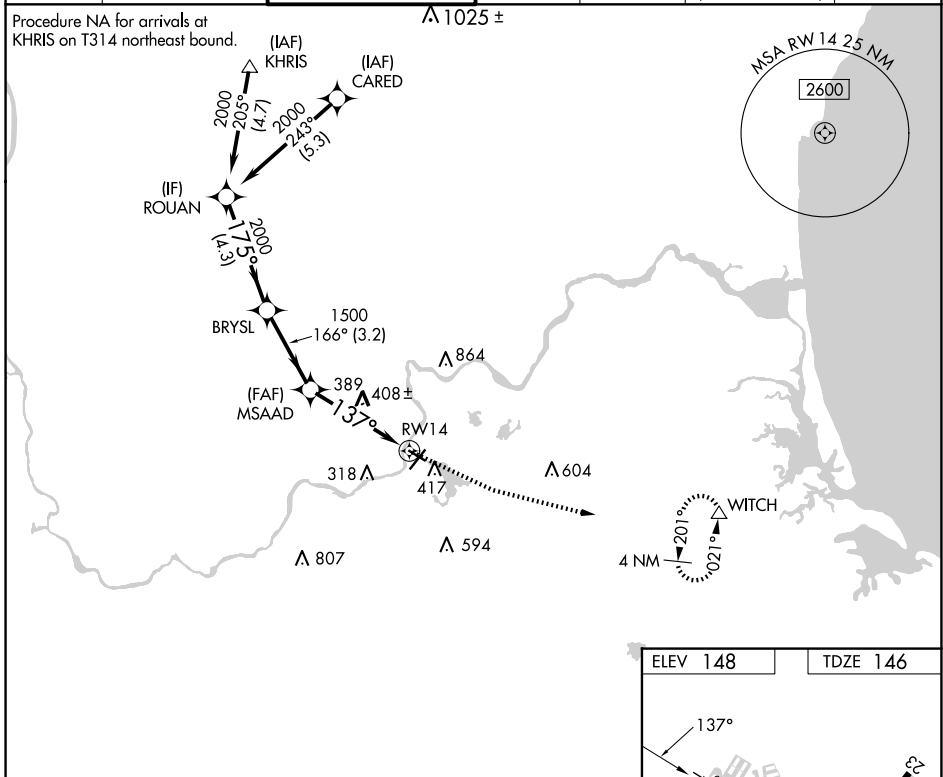

WAAS CH 99642 W14A	APP CRS 137°	Rwy Idg TDZE Apt Elev	3654 146 148
--	------------------------	-----------------------------	---

RNAV (GPS) RWY 14

LAWRENCE MUNI (LWM)

RNP APCH - GPS.
 ⚠ Circling to Rwy 32 NA at night.

MISSED APPROACH: Climbing left turn to 2000 direct WITCH and hold.

ATIS 126.75	BOSTON APP CON 124.4 279.6	LAWRENCE TOWER ★ 119.25 (CTAF) 0	GND CON 124.3	CLNC DEL 124.3	CLNC DEL 126.15 (When twr closed)	UNICOM 122.8
-----------------------	--------------------------------------	--	-------------------------	--------------------------	--	------------------------

NE-1, 20 FEB 2025 to 20 MAR 2025

NE-1, 20 FEB 2025 to 20 MAR 2025

	ROUAN	BRYSL	MSAAD	2000	WITCH
	2000	2000	1500		
	4.3 NM	3.2 NM	2.9 NM	1.3 NM	
CATEGORY	A	B	C	D	
LP MDA	580-1	434 (500-1)	580-1¼	434 (500-1¼)	
LNNAV MDA	660-1	514 (600-1)	660-1⅜	514 (600-1⅜)	
ⓐ CIRCLING	740-1	592 (600-1)	840-2 692 (700-2)	1220-3 1072 (1100-3)	