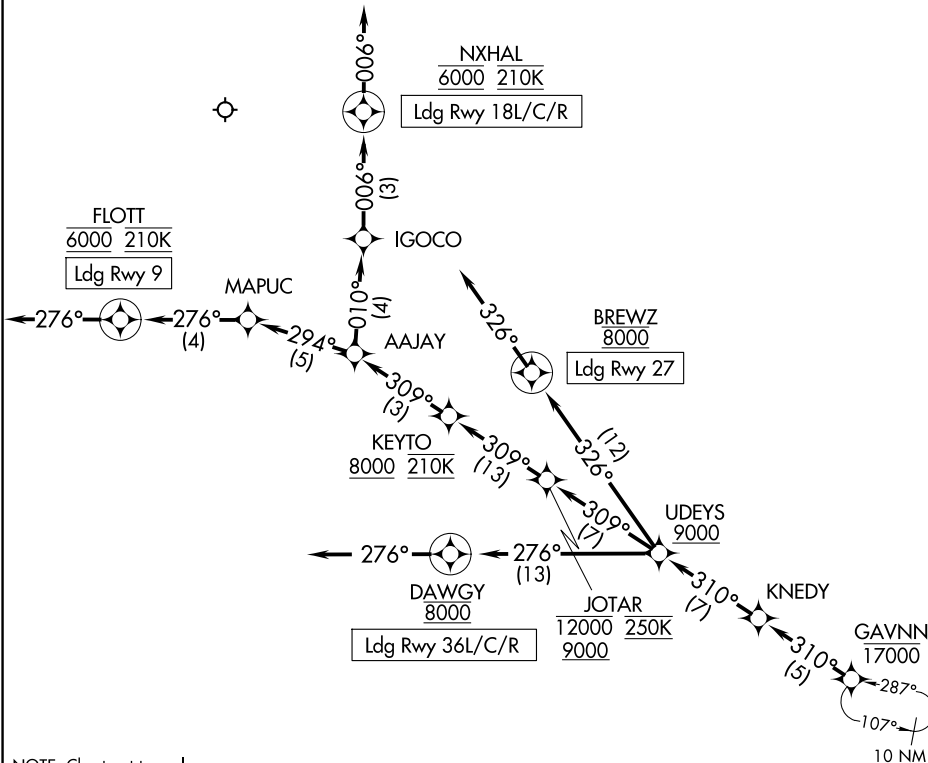

NOTE: Chart not to scale.

(GAVNN.GAVNN7) 24081

AL-655 (FAA)

CINCINNATI/NORTHERN KENTUCKY INTL (CVG)

GAVNN SEVEN ARRIVAL (RNAV) Arrival Routes

COVINGTON, KENTUCKY

CINCINNATI APP CON
119.7 363.15 (090°-269°)
123.875 363.15 (270°-089°)
D-ATIS
134.375

RNAV 1 - DME/DME/IRU or GPS.

RADAR required.

NOTE: Chart not to scale.

ARRIVAL ROUTE DESCRIPTION

From GAVNN on track 310° to KNEDEY, then on track 310° to UDEYS at or above 9000.

LANDING RUNWAY 9: From UDEYS on track 309° to cross JOTAR between 9000 and 12000 and at 250K, then on track 309° to cross KEYTO at or above 8000 and at 210K, then on track 309° to AAJAY, then on track 294° to MAPUC, then on track 276° to cross FLOTT at 6000 and at 210K, then on track 276°.

Expect RADAR vectors to final approach course.

LANDING RUNWAYS 18L/C/R: From UDEYS on track 309° to cross JOTAR between 9000 and 12000 and at 250K, then on track 309° to cross KEYTO at or above 8000 and at 210K, then on track 309° to AAJAY, then on track 010° to IGOCO, then on track 006° to cross NXHAL at 6000 and at 210K, then on track 006°.

Expect RADAR vectors to final approach course.

LANDING RUNWAY 27: From UDEYS on track 326° to cross BREWZ at 8000, then on track 326°. Expect RADAR vectors to final approach course.

LANDING RUNWAYS 36L/C/R: From UDEYS on track 276° to cross DAWGY at 8000, then on track 276°. Expect RADAR vectors to final approach course.