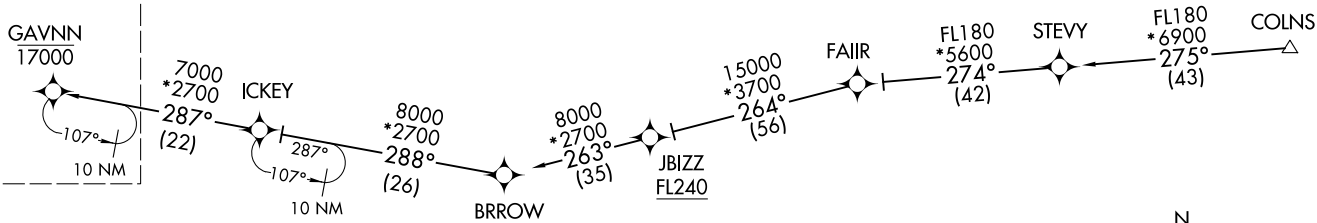

RNAV 1 - DME/DME/IRU or GPS.
RADAR required.

(GAVNN, GAVNN7) 24081
AL-655 (FAA)
CINCINNATI/NORTHERN KENTUCKY INTL (CVG)
COVINGTON, KENTUCKY
GAVNN SEVEN ARRIVAL (RNAV) Transition Routes

(GAVNN, GAVNN7) 21 MAR 24
GAVNN SEVEN ARRIVAL (RNAV) Transition Routes
CINCINNATI/NORTHERN KENTUCKY INTL (CVG)
COVINGTON, KENTUCKY

CINCINNATI APP CON
119.7 363.15 (090°-269°)
123.875 363.15 (270°-089°)
D-ATIS
134.375

See following page
for arrival routes

COLNS TRANSITION (COLNS.GAVNN7):
FAIR TRANSITION (FAIR.GAVNN7):

(CONTINUED ON FOLLOWING PAGE)

Expect RADAR vectors to final approach course.

LANDING RUNWAYS 18L/C/R: From UDEYS on track 309° to cross JOTAR between 9000 and 12000 and at 250K, then on track 309° to cross KEYTO at or above 8000 and at 210K, then on track 309° to AAJAY, then on track 010° to IGOCO, then on track 006° to cross NXHAL at 6000 and at 210K, then on track 006°.

Expect RADAR vectors to final approach course.

LANDING RUNWAY 27: From UDEYS on track 326° to cross BREWZ at 8000, then on track 326°. Expect RADAR vectors to final approach course.

LANDING RUNWAYS 36L/C/R: From UDEYS on track 276° to cross DAWGY at 8000, then on track 276°. Expect RADAR vectors to final approach course.