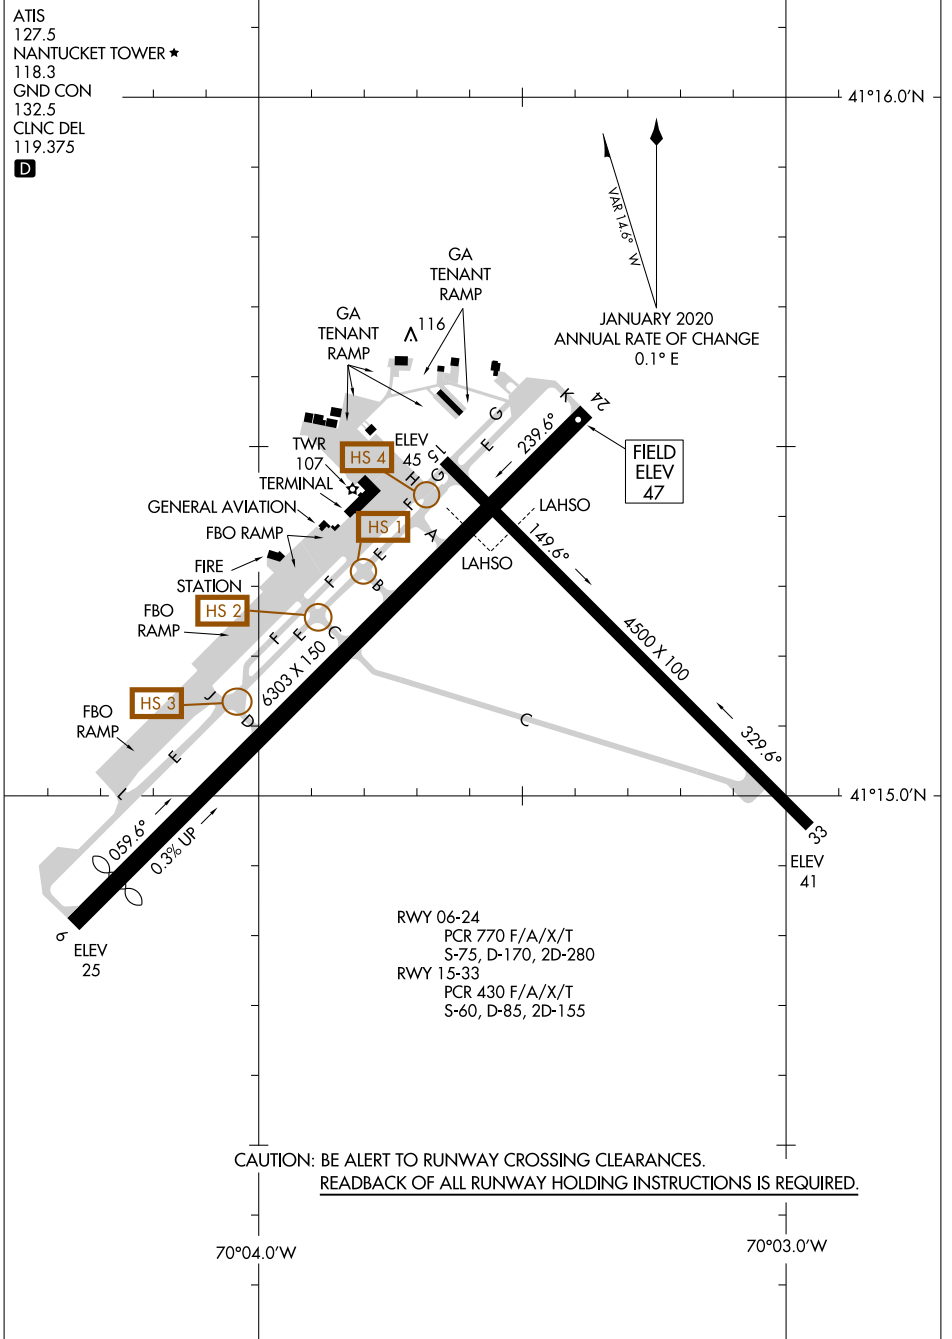

ATIS
127.5
NANTUCKET TOWER ★
118.3
GND CON
132.5
CLNC DEL
119.375

D

NE-1, 20 FEB 2025 to 20 MAR 2025

NE-1, 20 FEB 2025 to 20 MAR 2025

CAUTION: BE ALERT TO RUNWAY CROSSING CLEARANCES.
READBACK OF ALL RUNWAY HOLDING INSTRUCTIONS IS REQUIRED.