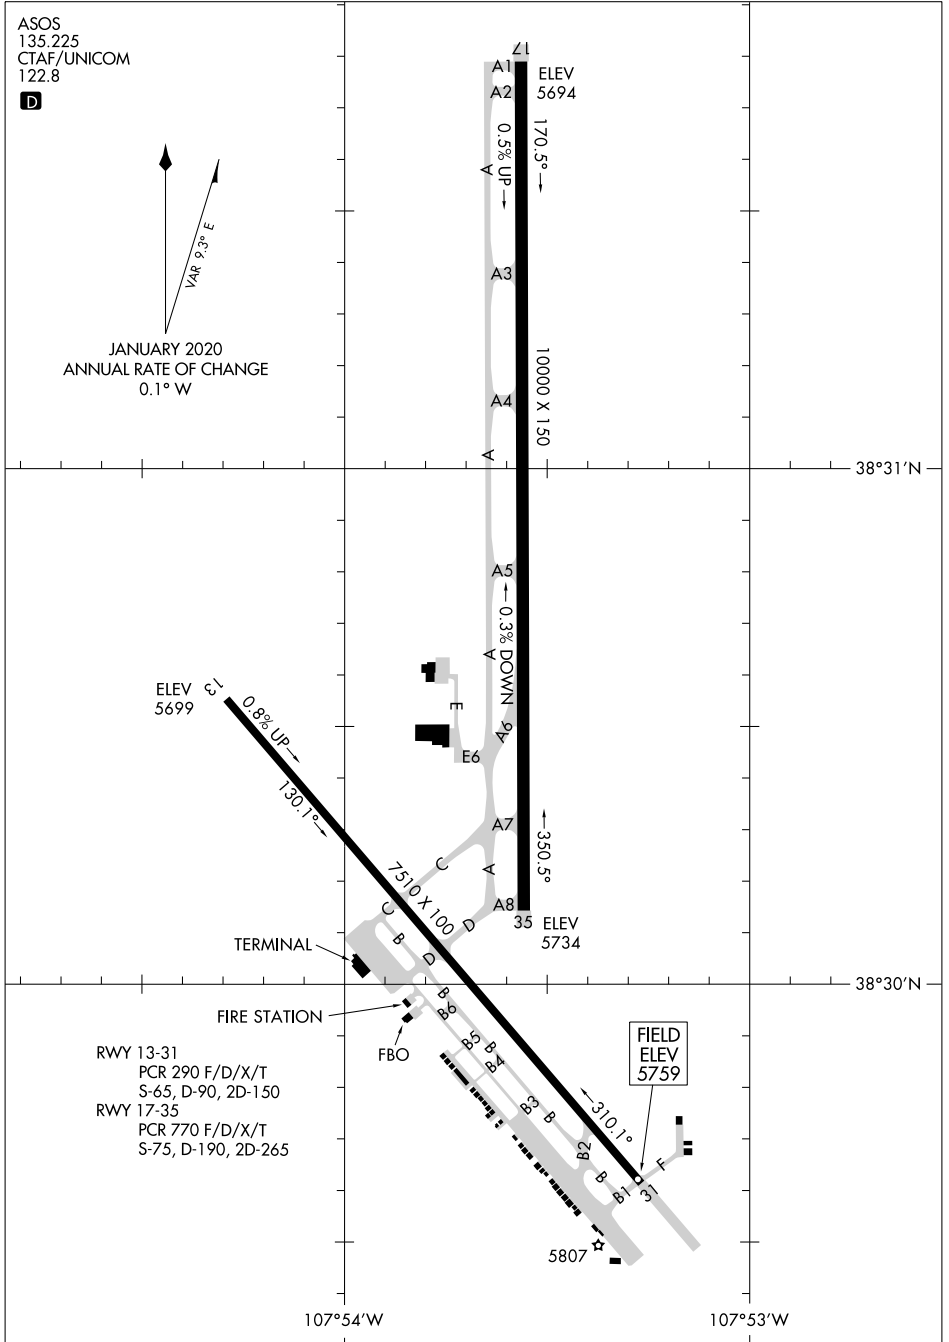

25051

AIRPORT DIAGRAM

AL-668 (FAA)

MONTROSE RGNL (MTJ)
MONTROSE, COLORADO

ASOS
135.225
CTAF/UNICOM
122.8

VAR 9.3° E
JANUARY 2020
ANNUAL RATE OF CHANGE
0.1° W

SW-1, 20 FEB 2025 to 20 MAR 2025

SW-1, 20 FEB 2025 to 20 MAR 2025

RWY 13-31
PCR 290 F/D/X/T
S-65, D-90, 2D-150

RWY 17-35
PCR 770 F/D/X/T
S-75, D-190, 2D-265

AIRPORT DIAGRAM

25051

MONTROSE, COLORADO
MONTROSE RGNL (MTJ)