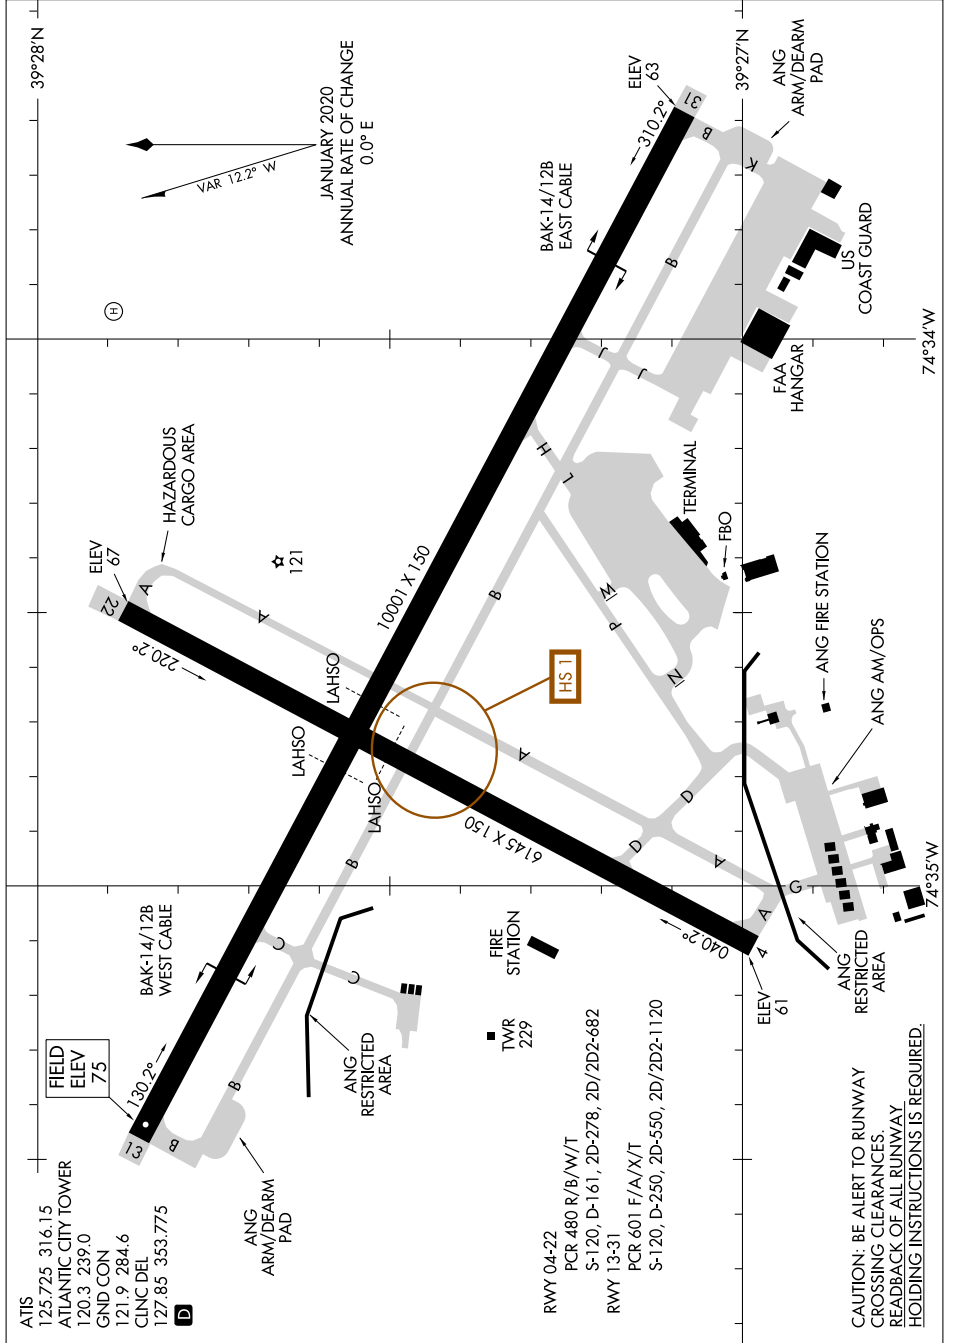

AIRPORT DIAGRAM

AL-669 (FAA)

ATLANTIC CITY INTL (ACY)
ATLANTIC CITY, NEW JERSEY

NE-2, 20 FEB 2025 to 20 MAR 2025

NE-2, 20 FEB 2025 to 20 MAR 2025

AIRPORT DIAGRAM

ATLANTIC CITY, NEW JERSEY
ATLANTIC CITY INTL (ACY)