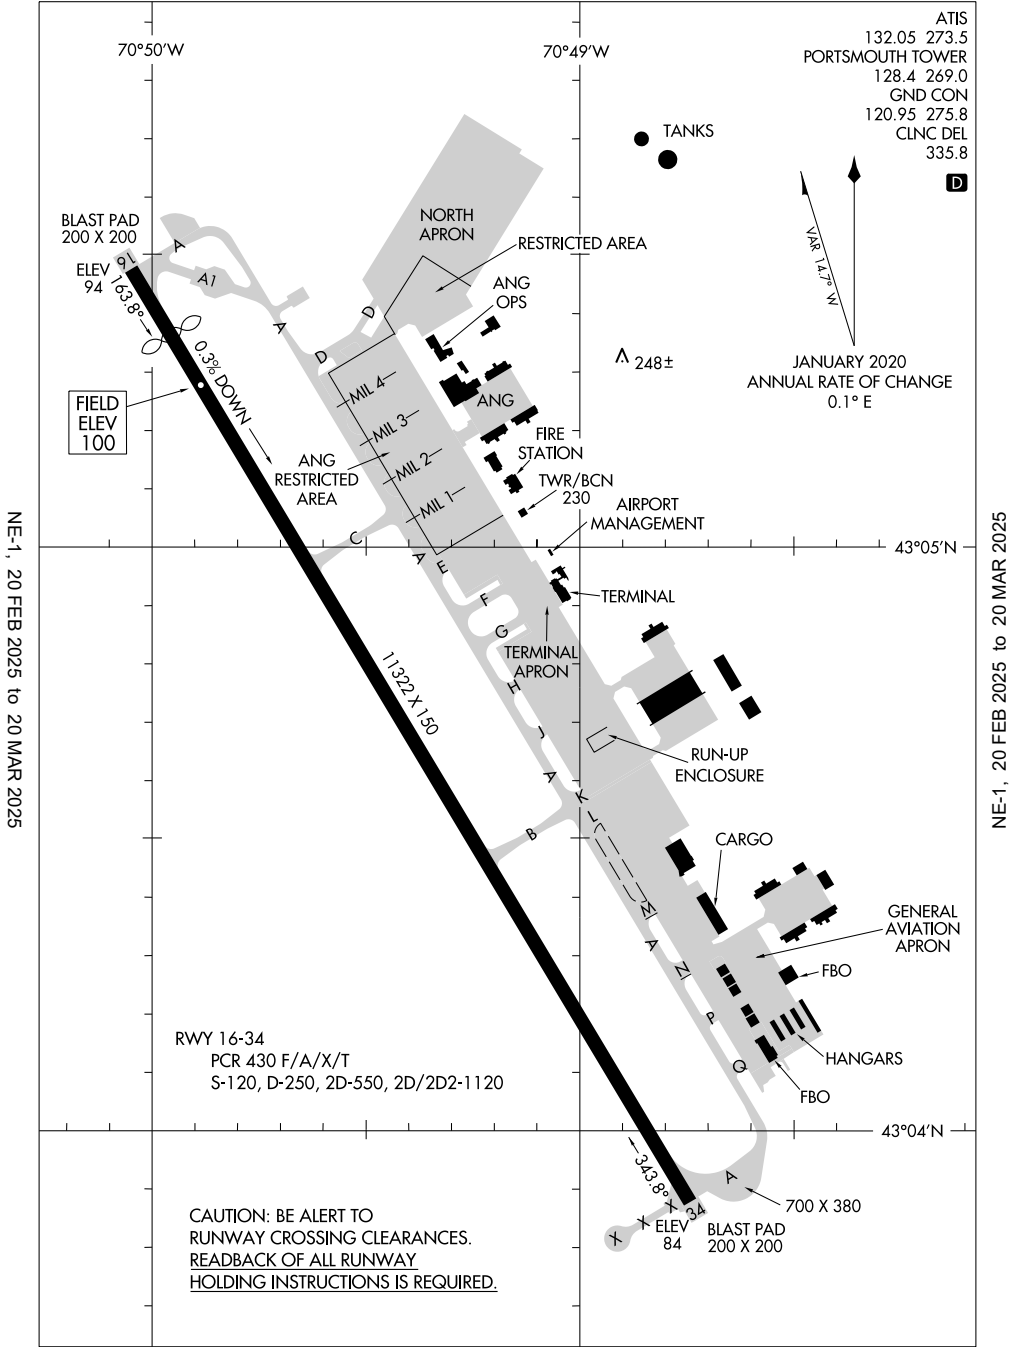

24361
AIRPORT DIAGRAM

AL-678 (FAA)

PORTSMOUTH INTL AT PEASE (PSM)
 PORTSMOUTH, NEW HAMPSHIRE

NE-1, 20 FEB 2025 to 20 MAR 2025

NE-1, 20 FEB 2025 to 20 MAR 2025

AIRPORT DIAGRAM
 24361

PORTSMOUTH, NEW HAMPSHIRE
PORTSMOUTH INTL AT PEASE (PSM)

ATIS	132.05	273.5
PORTSMOUTH TOWER	128.4	269.0
GND CON	120.95	275.8
CLNC DEL		335.8