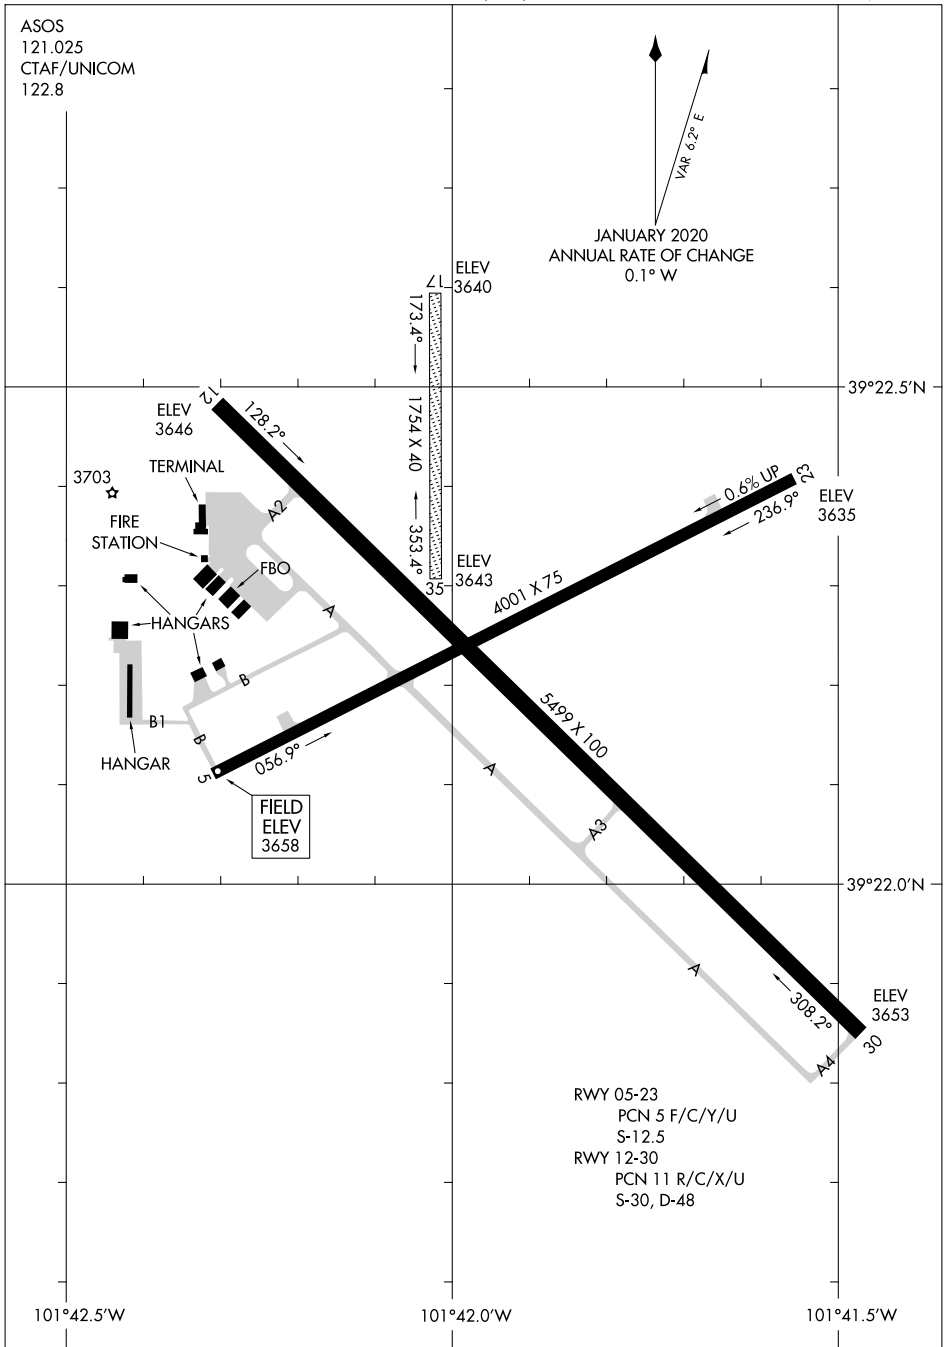

22251

AIRPORT DIAGRAM

RENNER FLD/GOODLAND MUNI (GLD)

AL-684 (FAA)

GOODLAND, KANSAS

ASOS
121.025
CTAF/UNICOM
122.8

JANUARY 2020
ANNUAL RATE OF CHANGE
0.1° W

NC-2, 20 FEB 2025 to 20 MAR 2025

NC-2, 20 FEB 2025 to 20 MAR 2025

AIRPORT DIAGRAM

22251

RENNER FLD/GOODLAND MUNI (GLD)

GOODLAND, KANSAS