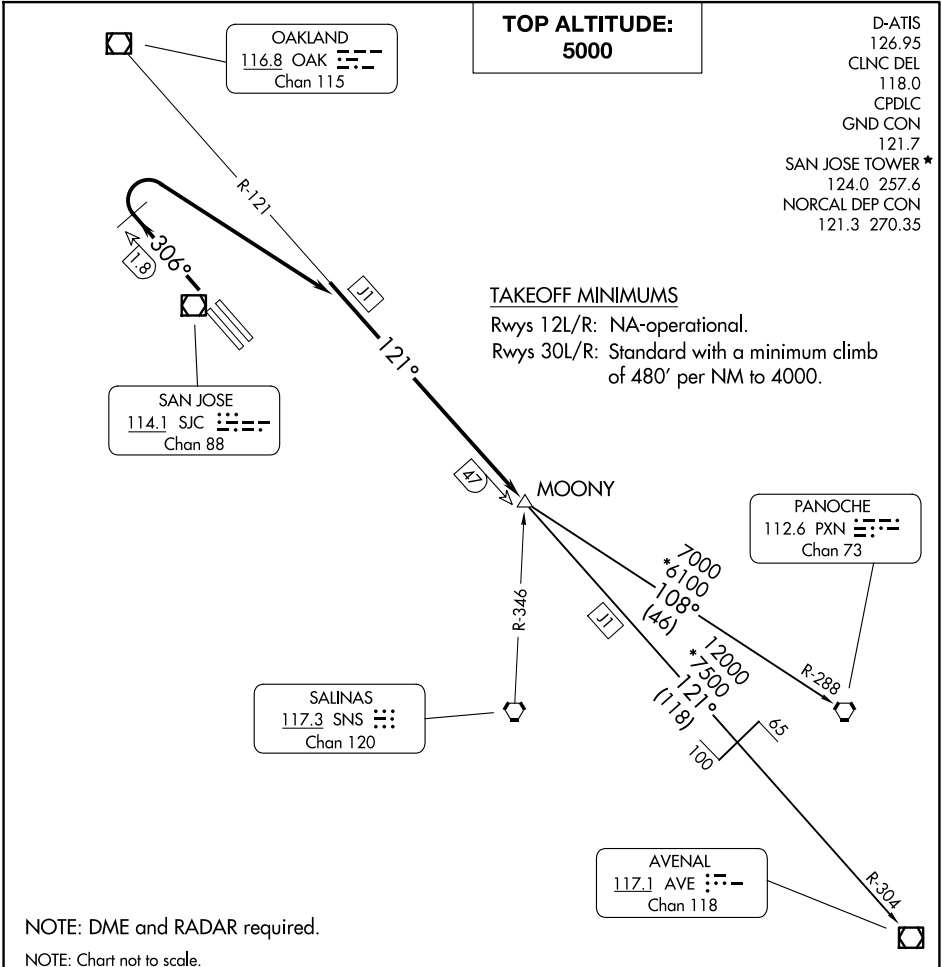

(SJC3.MOONY) 23334

# SAN JOSE THREE DEPARTURE

AL-693 (FAA)

NORMAN Y MINETA SAN JOSE INTL (SJC)  
SAN JOSE, CALIFORNIA

SW-2, 20 FEB 2025 to 20 MAR 2025

SW-2, 20 FEB 2025 to 20 MAR 2025

## DEPARTURE ROUTE DESCRIPTION

**TAKEOFF RUNWAYS 30L/R:** Climb heading 306° to SJC 1.8 DME NW of SJC VOR/DME, then turn right to intercept and proceed on OAK R-121 to MOONY INT, thence. . . .on (transition) or (assigned route). Maintain 5000, expect clearance to filed altitude ten minutes after departure.

**AVENAL TRANSITION (SJC3.AVE):** From over MOONY INT on OAK R-121 and AVE R-304 to AVE VOR/DME.

**PANOCHÉ TRANSITION (SJC3.PXN):** From over MOONY INT on PXN R-288 to PXN VORTAC.

**SAN JOSE THREE DEPARTURE**  
(SJC3.MOONY) 15AUG19