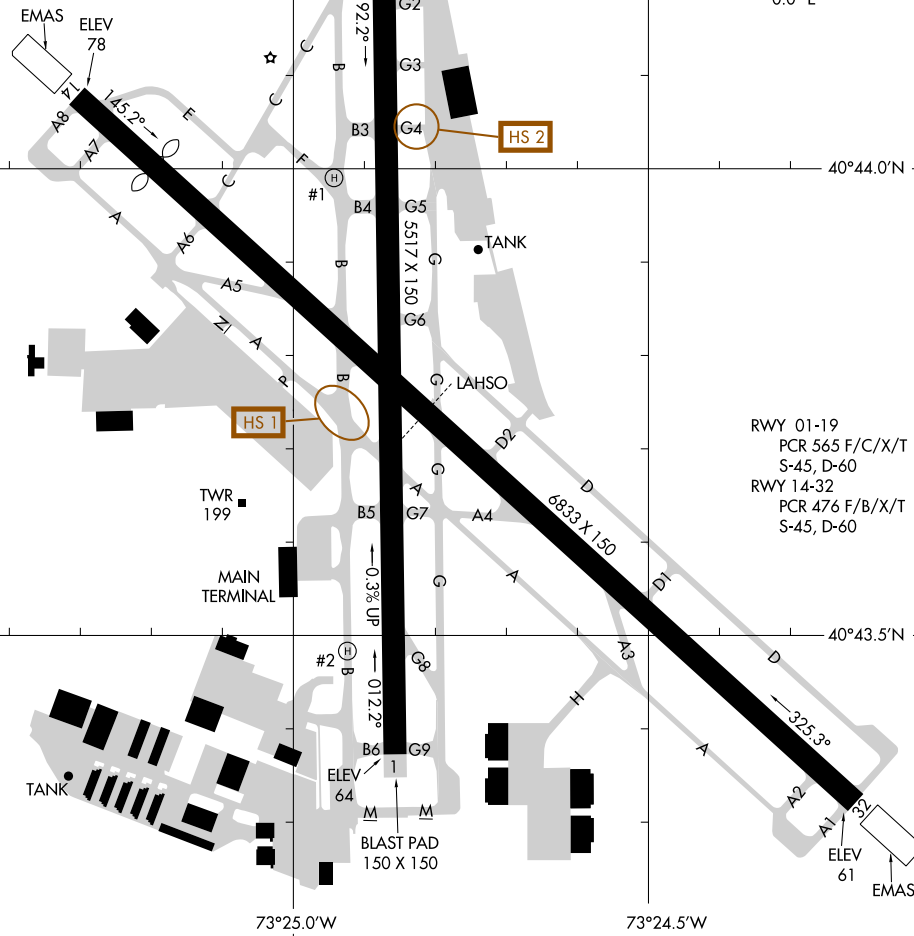

24361

AIRPORT DIAGRAM

AL-704 (FAA)

REPUBLIC (F'RG)
FARMINGDALE, NEW YORK

ATIS
 126.65
 REPUBLIC TOWER
 118.8 279.65
 GND CON
 121.6 269.6
 CLNC DEL
 128.25
D

40°44.5'N

NE-2, 20 FEB 2025 to 20 MAR 2025

NE-2, 20 FEB 2025 to 20 MAR 2025

RWY 01-19
 PCR 565 F/C/X/T
 S-45, D-60
 RWY 14-32
 PCR 476 F/B/X/T
 S-45, D-60

CAUTION: BE ALERT TO RUNWAY CROSSING CLEARANCES.
 READBACK OF ALL RUNWAY HOLDING INSTRUCTIONS IS REQUIRED.

AIRPORT DIAGRAM

24361