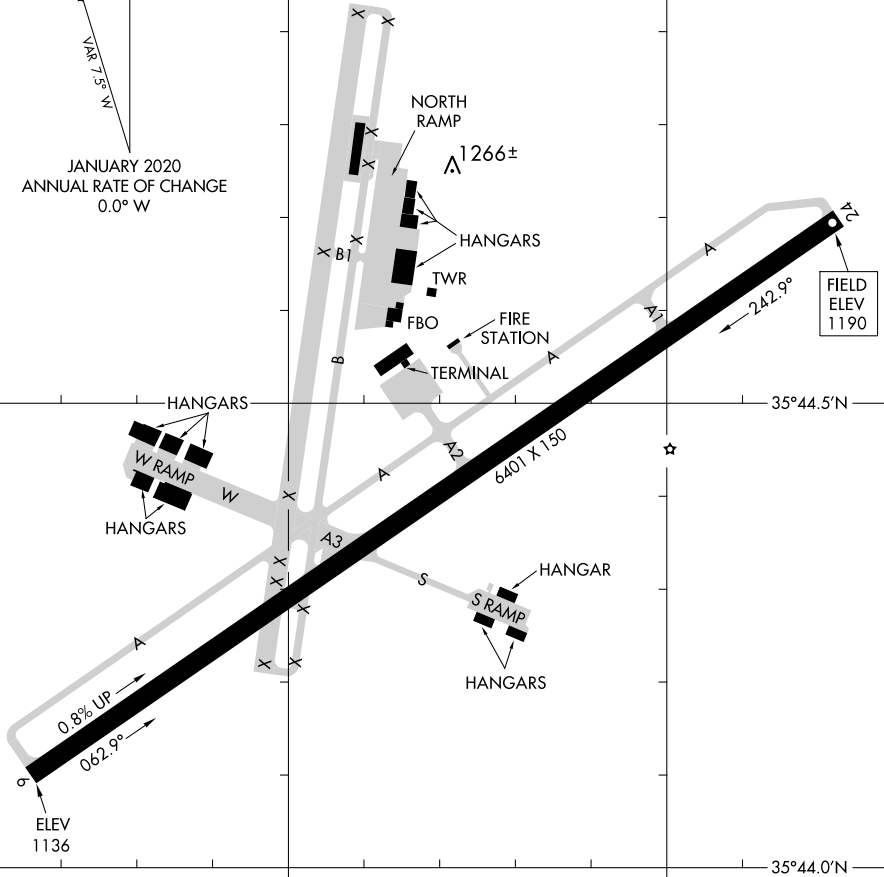

24193

AIRPORT DIAGRAM

AL-706 (FAA)

HICKORY RGNL (HKY)
HICKORY, NORTH CAROLINA

ASOS
118.325
HICKORY TOWER ★
128.15
GND CON
121.7
CLNC DEL
121.7

81°23.5'W

81°23.0'W

35°45.0'N

D

VAR 7.5° W
JANUARY 2020
ANNUAL RATE OF CHANGE
0.0° W

SE-2, 20 FEB 2025 to 20 MAR 2025

SE-2, 20 FEB 2025 to 20 MAR 2025

RWY 06-24
PCN 56 F/C/W/T
S-120, D-198, 2D-321, 2D/2D2-766

CAUTION: BE ALERT TO RUNWAY CROSSING CLEARANCES.
READBACK OF ALL RUNWAY HOLDING INSTRUCTIONS
IS REQUIRED.

AIRPORT DIAGRAM

24193

HICKORY, NORTH CAROLINA
HICKORY RGNL (HKY)