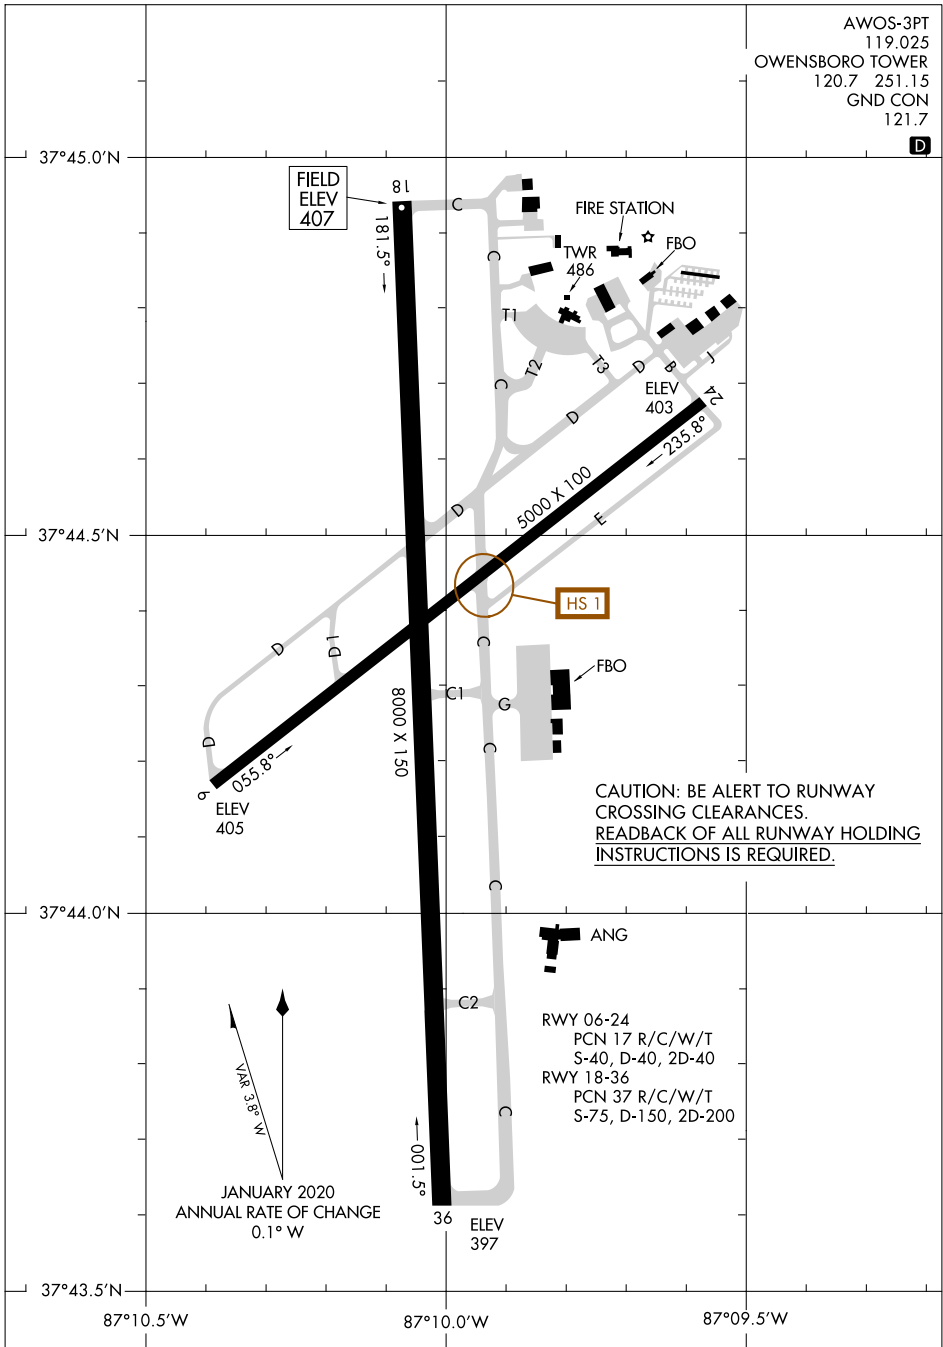

# AIRPORT DIAGRAM

OWENSBORO/DAVISS COUNTY RGNL (OWB)  
AL-707 (FAA) OWENSBORO, KENTUCKY

AWOS-3PT 119.025  
OWENSBORO TOWER 120.7 251.15  
GND CON 121.7

D

SE-1, 20 FEB 2025 to 20 MAR 2025

SE-1, 20 FEB 2025 to 20 MAR 2025

# AIRPORT DIAGRAM

OWENSBORO, KENTUCKY  
OWENSBORO/DAVISS COUNTY RGNL (OWB)