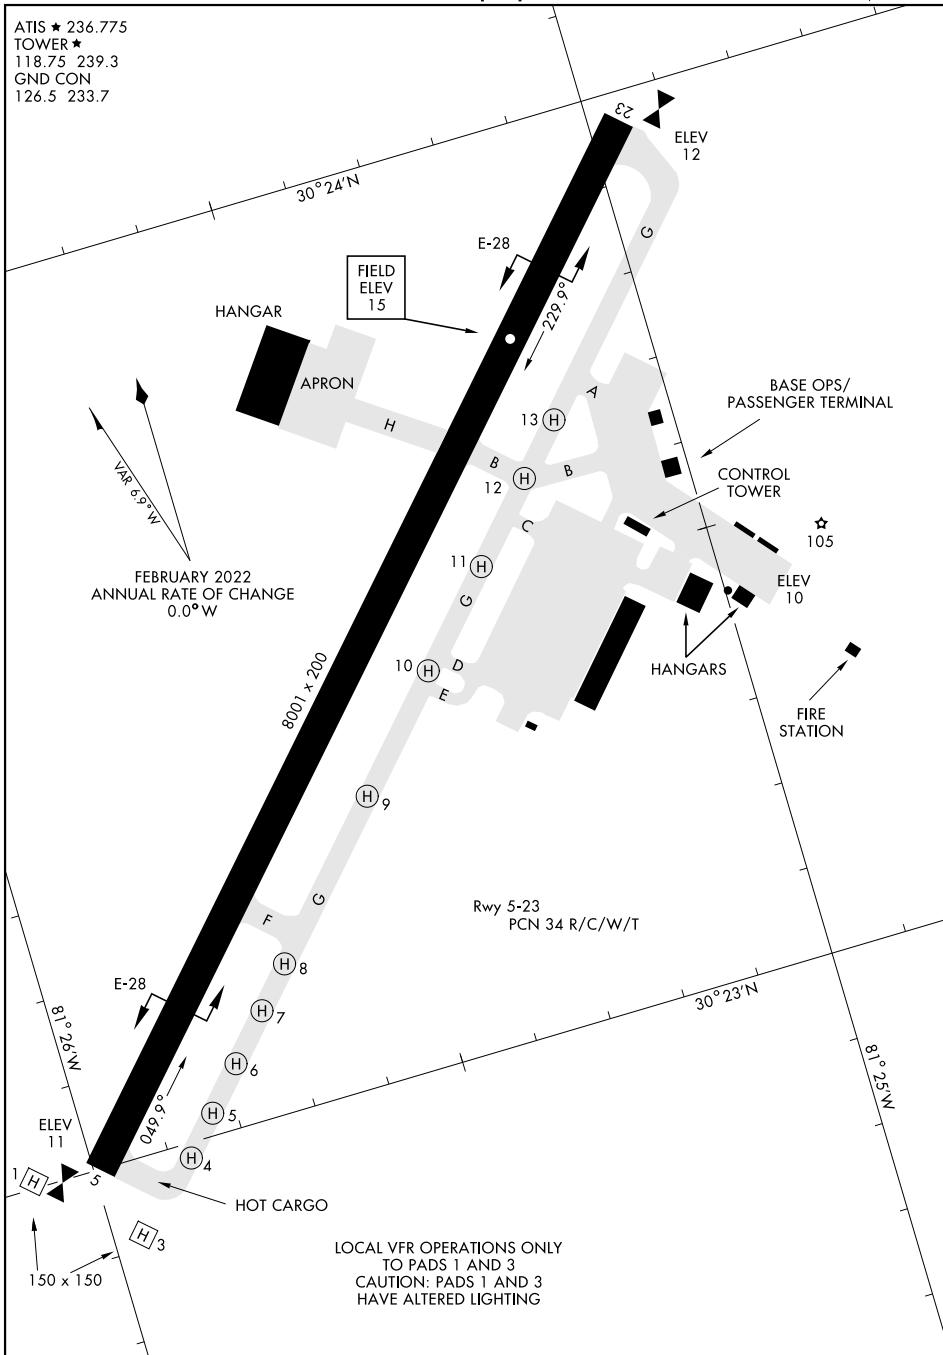

22055

AIRPORT DIAGRAM

MAYPORT NS (ADM DAVID L. MCDONALD FLD) (KNRB)

AL-722 [USN]

MAYPORT, FLORIDA

ATIS ★ 236.775
TOWER ★
118.75 239.3
GND CON
126.5 233.7

SE-3, 20 FEB 2025 to 20 MAR 2025

SE-3, 20 FEB 2025 to 20 MAR 2025

AIRPORT DIAGRAM

MAYPORT, FLORIDA

MAYPORT NS (ADM DAVID L. MCDONALD FLD) (KNRB)