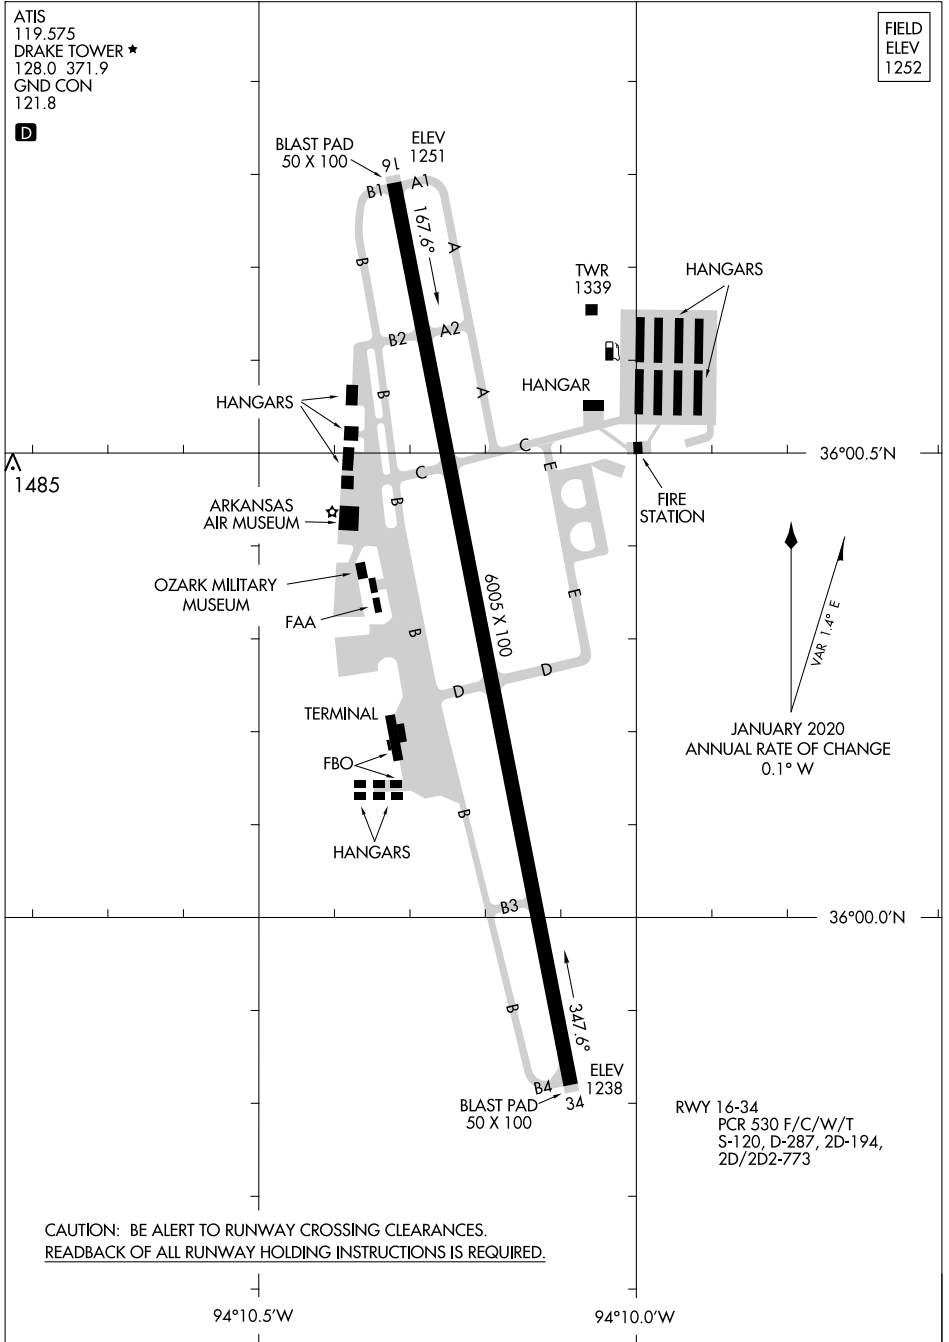

# AIRPORT DIAGRAM

AL-728 (FAA)

DRAKE FLD (FYY)  
FAYETTEVILLE, ARKANSAS

ATIS  
119.575  
DRAKE TOWER ★  
128.0 371.9  
GND CON  
121.8

D

FIELD  
ELEV  
1252

SC-1, 20 FEB 2025 to 20 MAR 2025

SC-1, 20 FEB 2025 to 20 MAR 2025

# AIRPORT DIAGRAM

24249

FAYETTEVILLE, ARKANSAS  
DRAKE FLD (FYY)