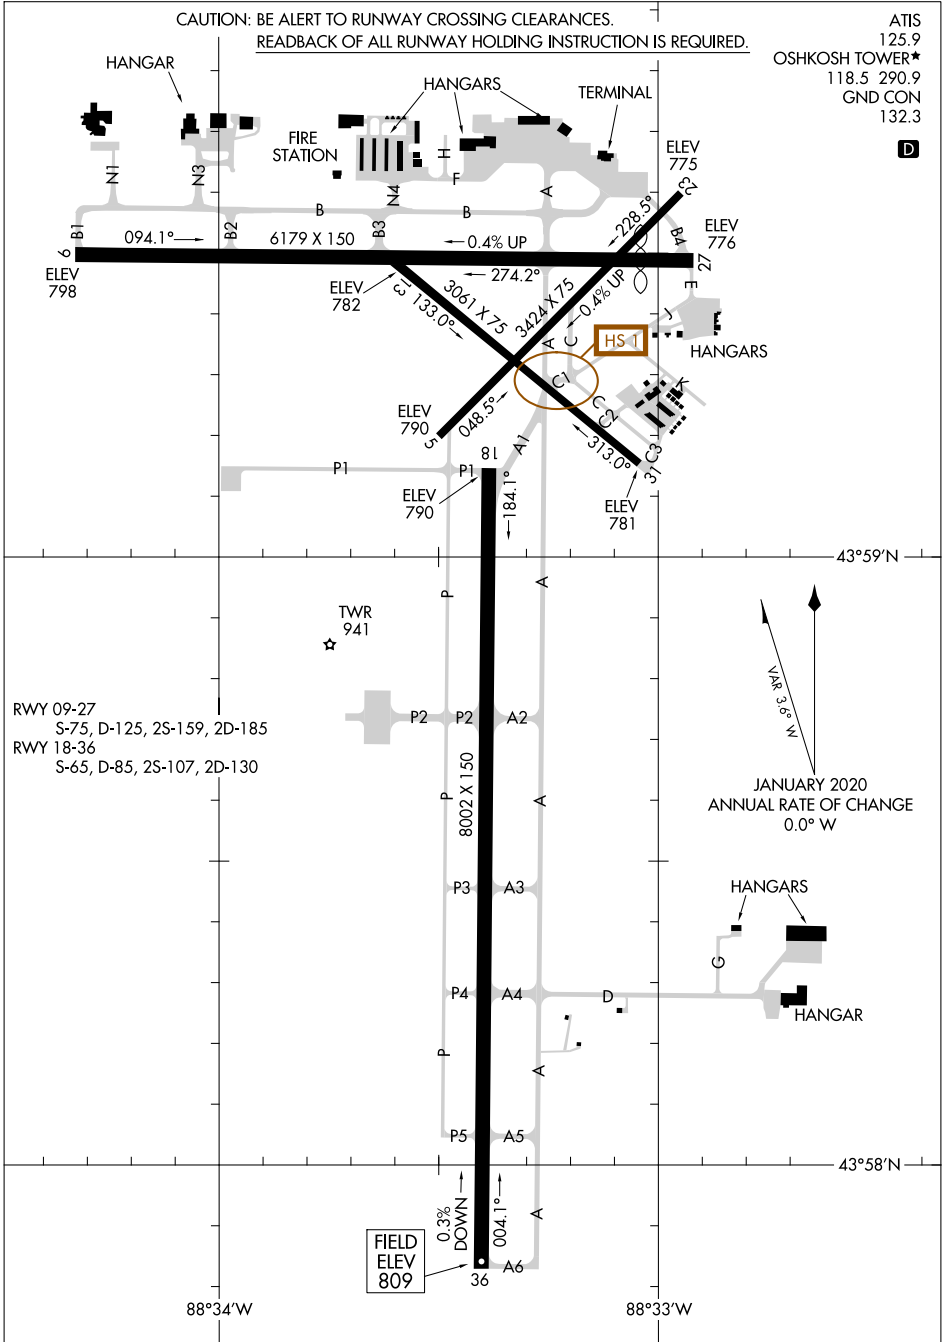

AIRPORT DIAGRAM

WITTMAN RGNL (OSH)
OSHKOSH, WISCONSIN

AL-730 (FAA)

CAUTION: BE ALERT TO RUNWAY CROSSING CLEARANCES.

READBACK OF ALL RUNWAY HOLDING INSTRUCTION IS REQUIRED.

ATIS 125.9
OSHKOSH TOWER* 118.5 290.9
GND CON 132.3

D

EC-3, 20 FEB 2025 to 20 MAR 2025

EC-3, 20 FEB 2025 to 20 MAR 2025